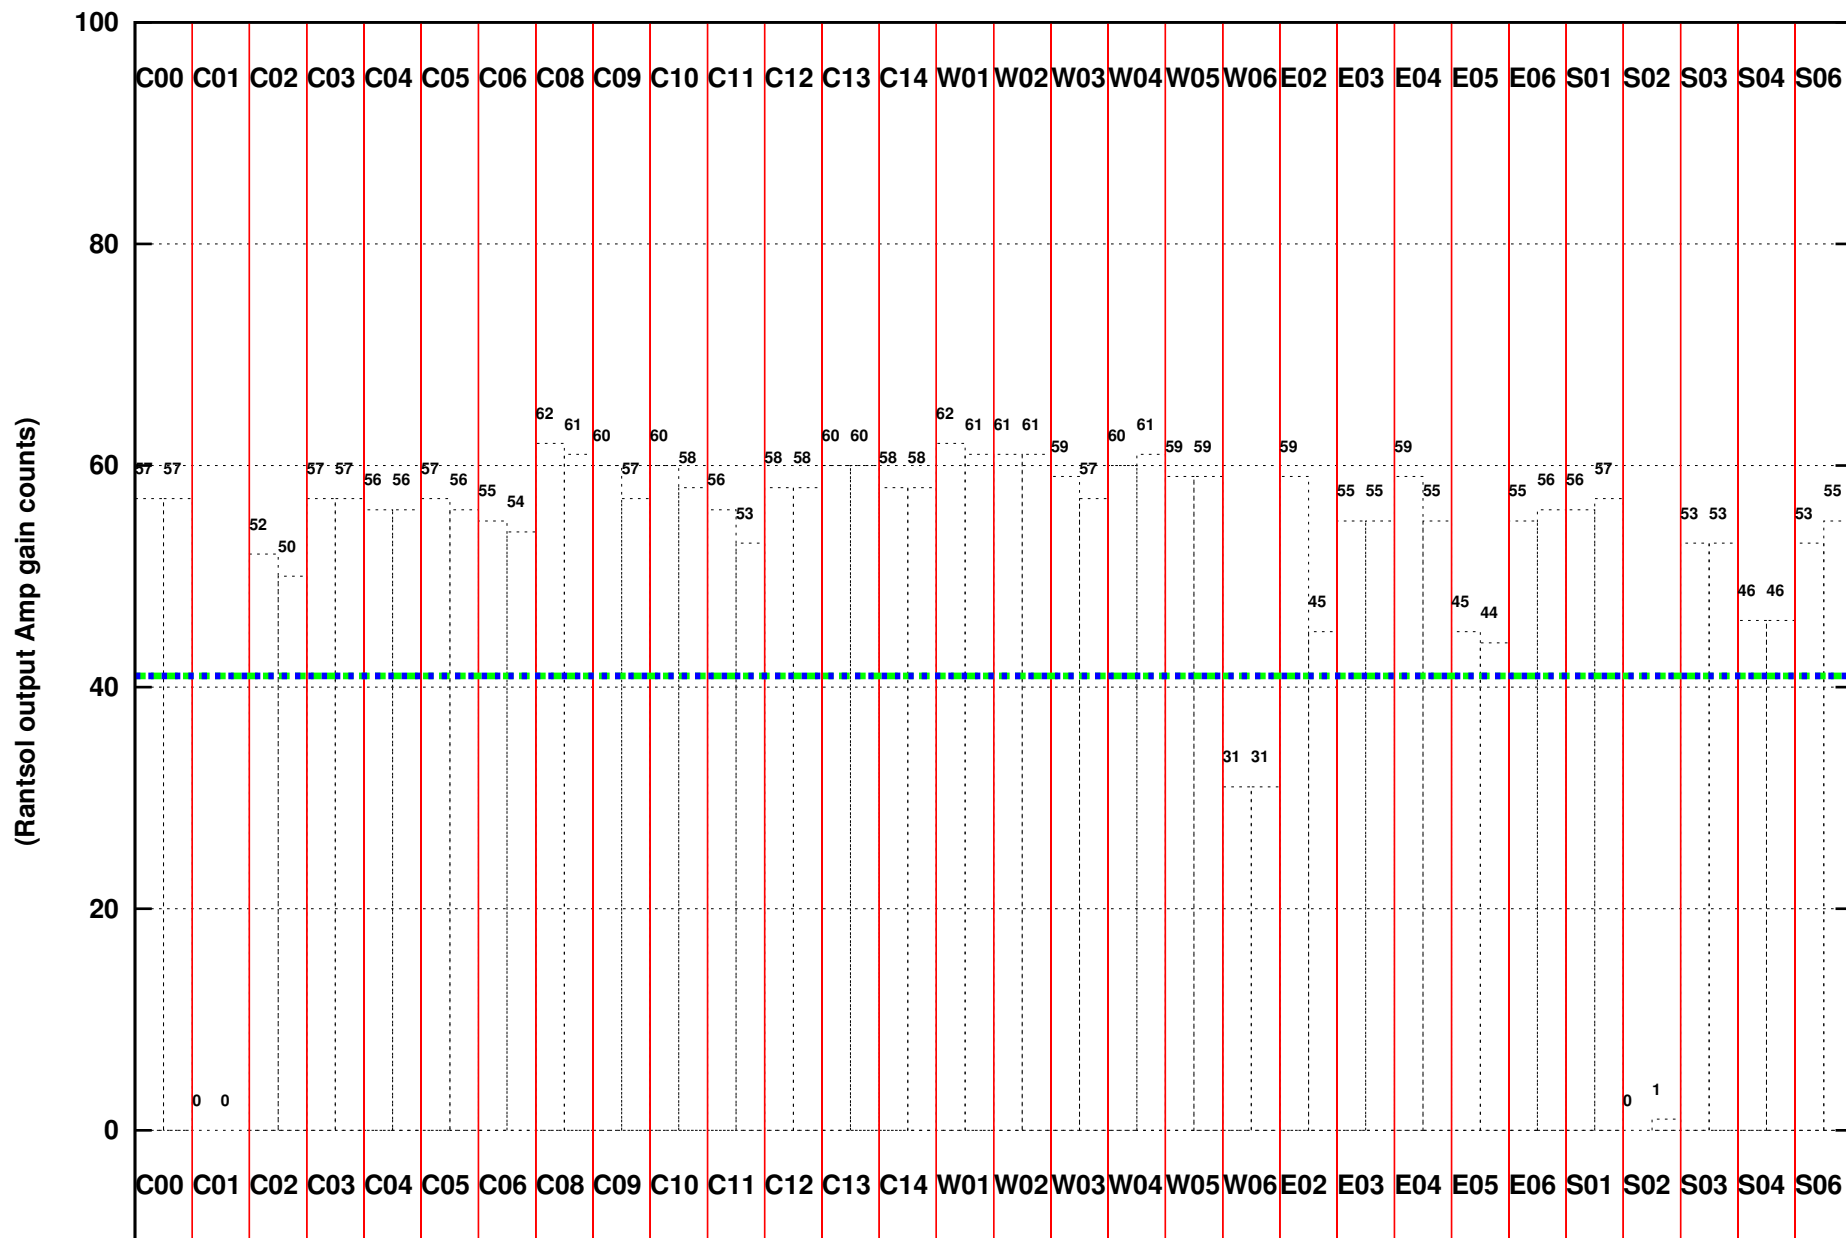

FRINGE STATUS (Rf:550.000,550.000 MHz., LO1:0.000,0.000 MHz., LO4/5:550.000,550.000 MHz.)

(File:/gwbifrddata1/21oct/35_040_21oct2018_gwb.lta, scan:0, chan:1024, Src:3C286, Date:21Oct2018 11:51:05)