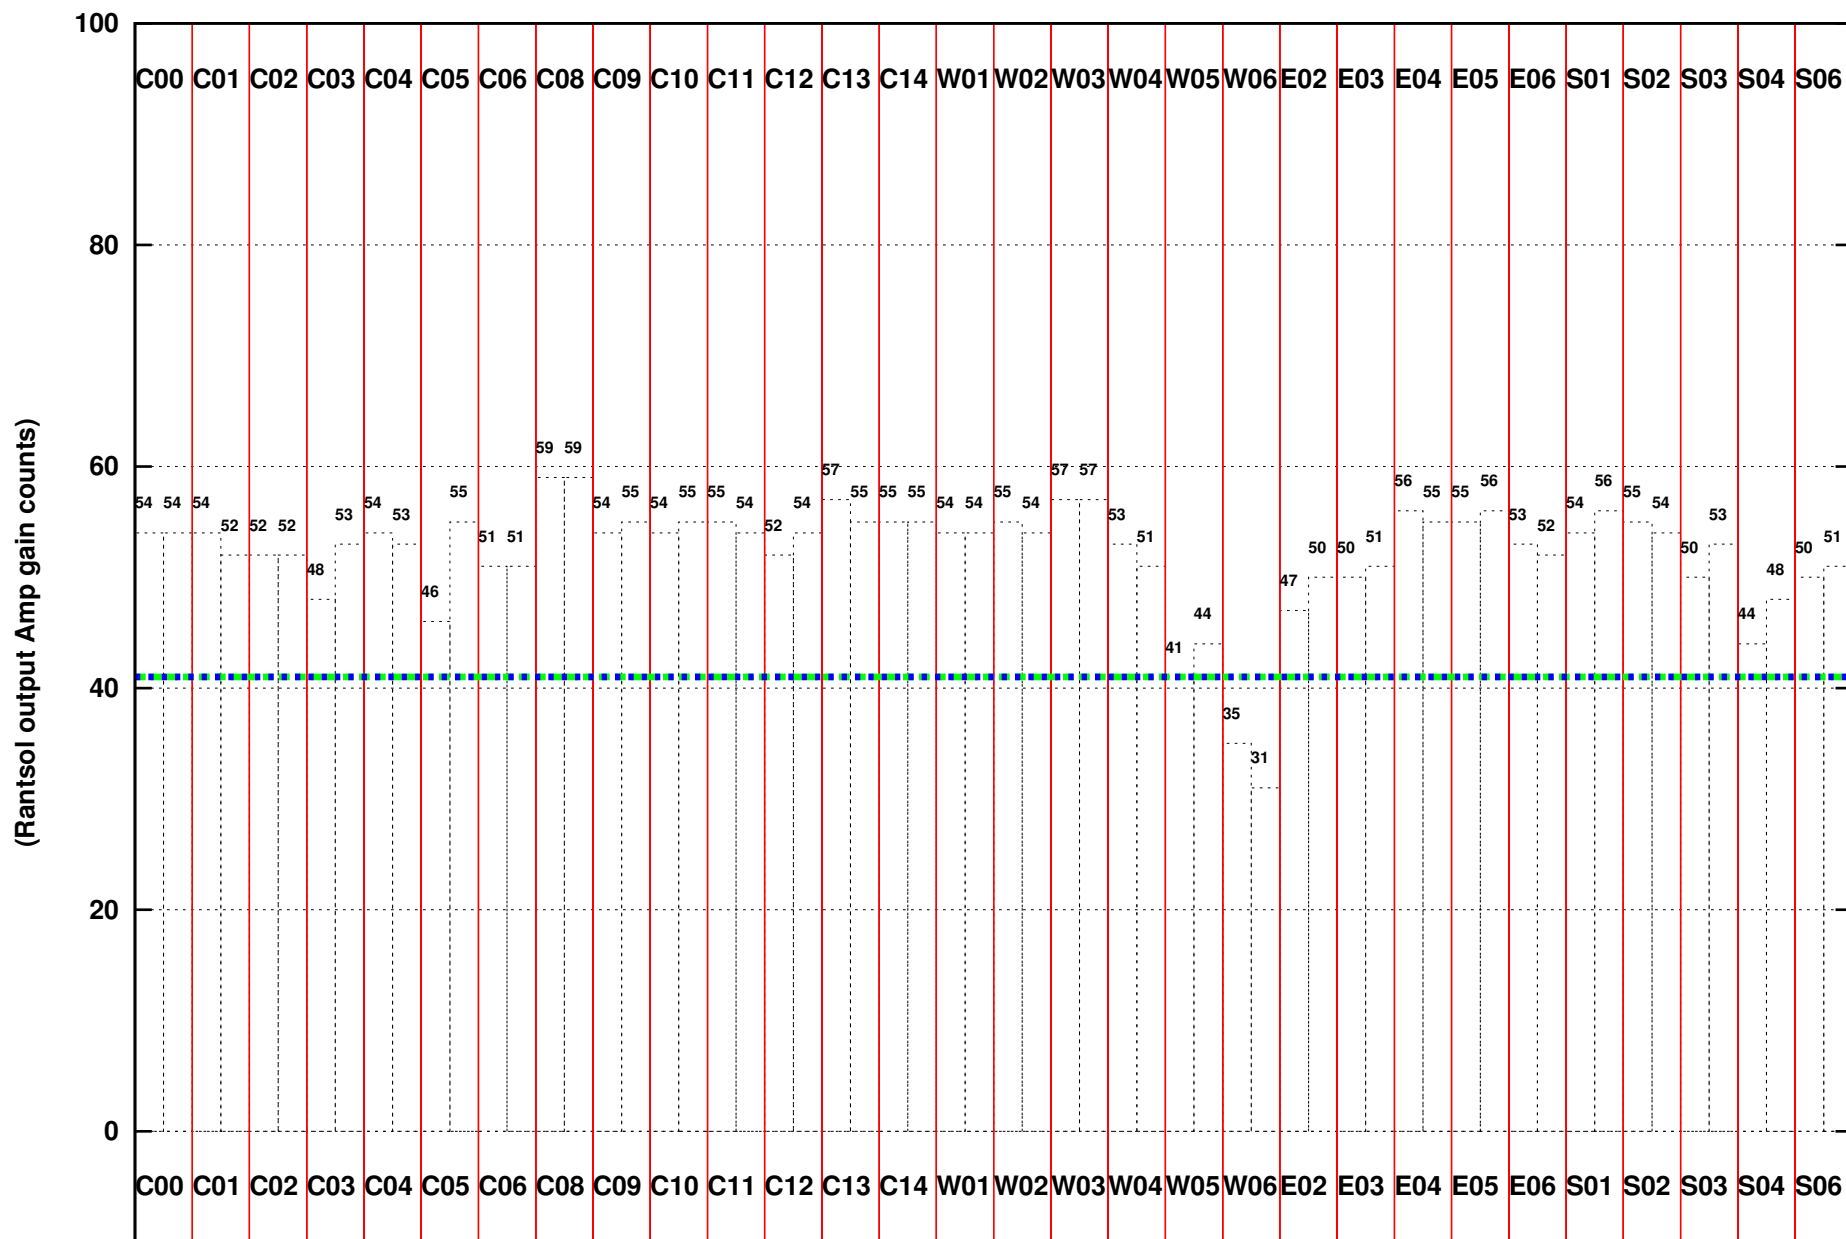

FRINGE STATUS (Rf:500.000,500.000 MHz., LO1:0.000,0.000 MHz., LO4/5:500.000,500.000 MHz.)

( File:/gwbifrddata1/03nov/35\_011\_03nov2018\_gwb.lta, scan:0, chan:1024, Src:3C147, Date:03Nov2018 03:18:25)