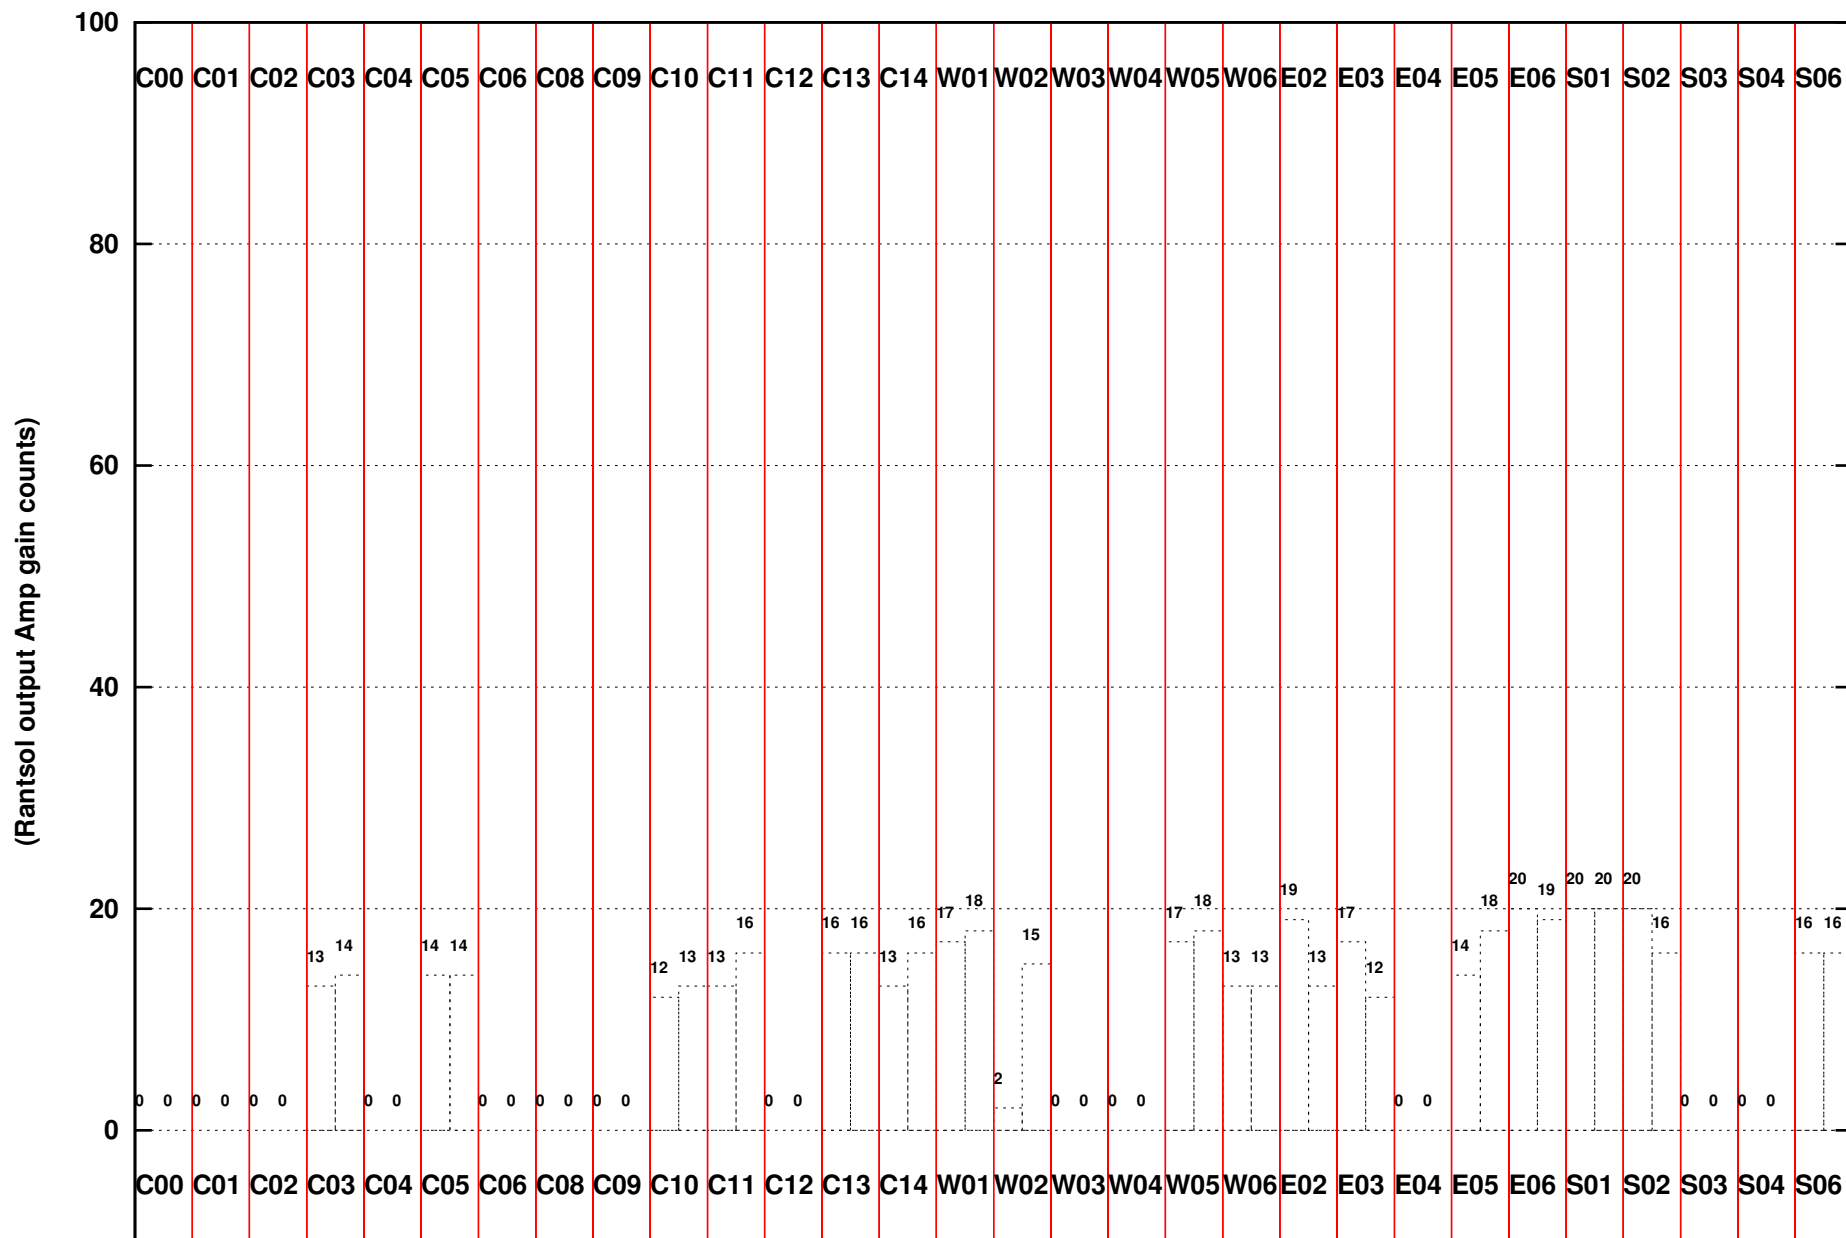

FRINGE STATUS (Rf:1460.000,1460.000 MHz., LO1:0.000,0.000 MHz., LO4/5:1460.000,1460.000 MHz.)

( File:/gwbifrddata/05nov/35\_053C\_suba2\_1460\_05nov2018\_gwb.lta.3, scan:0, chan:2048, Src:2202+422, Date:05Nov2018 23:53:01)