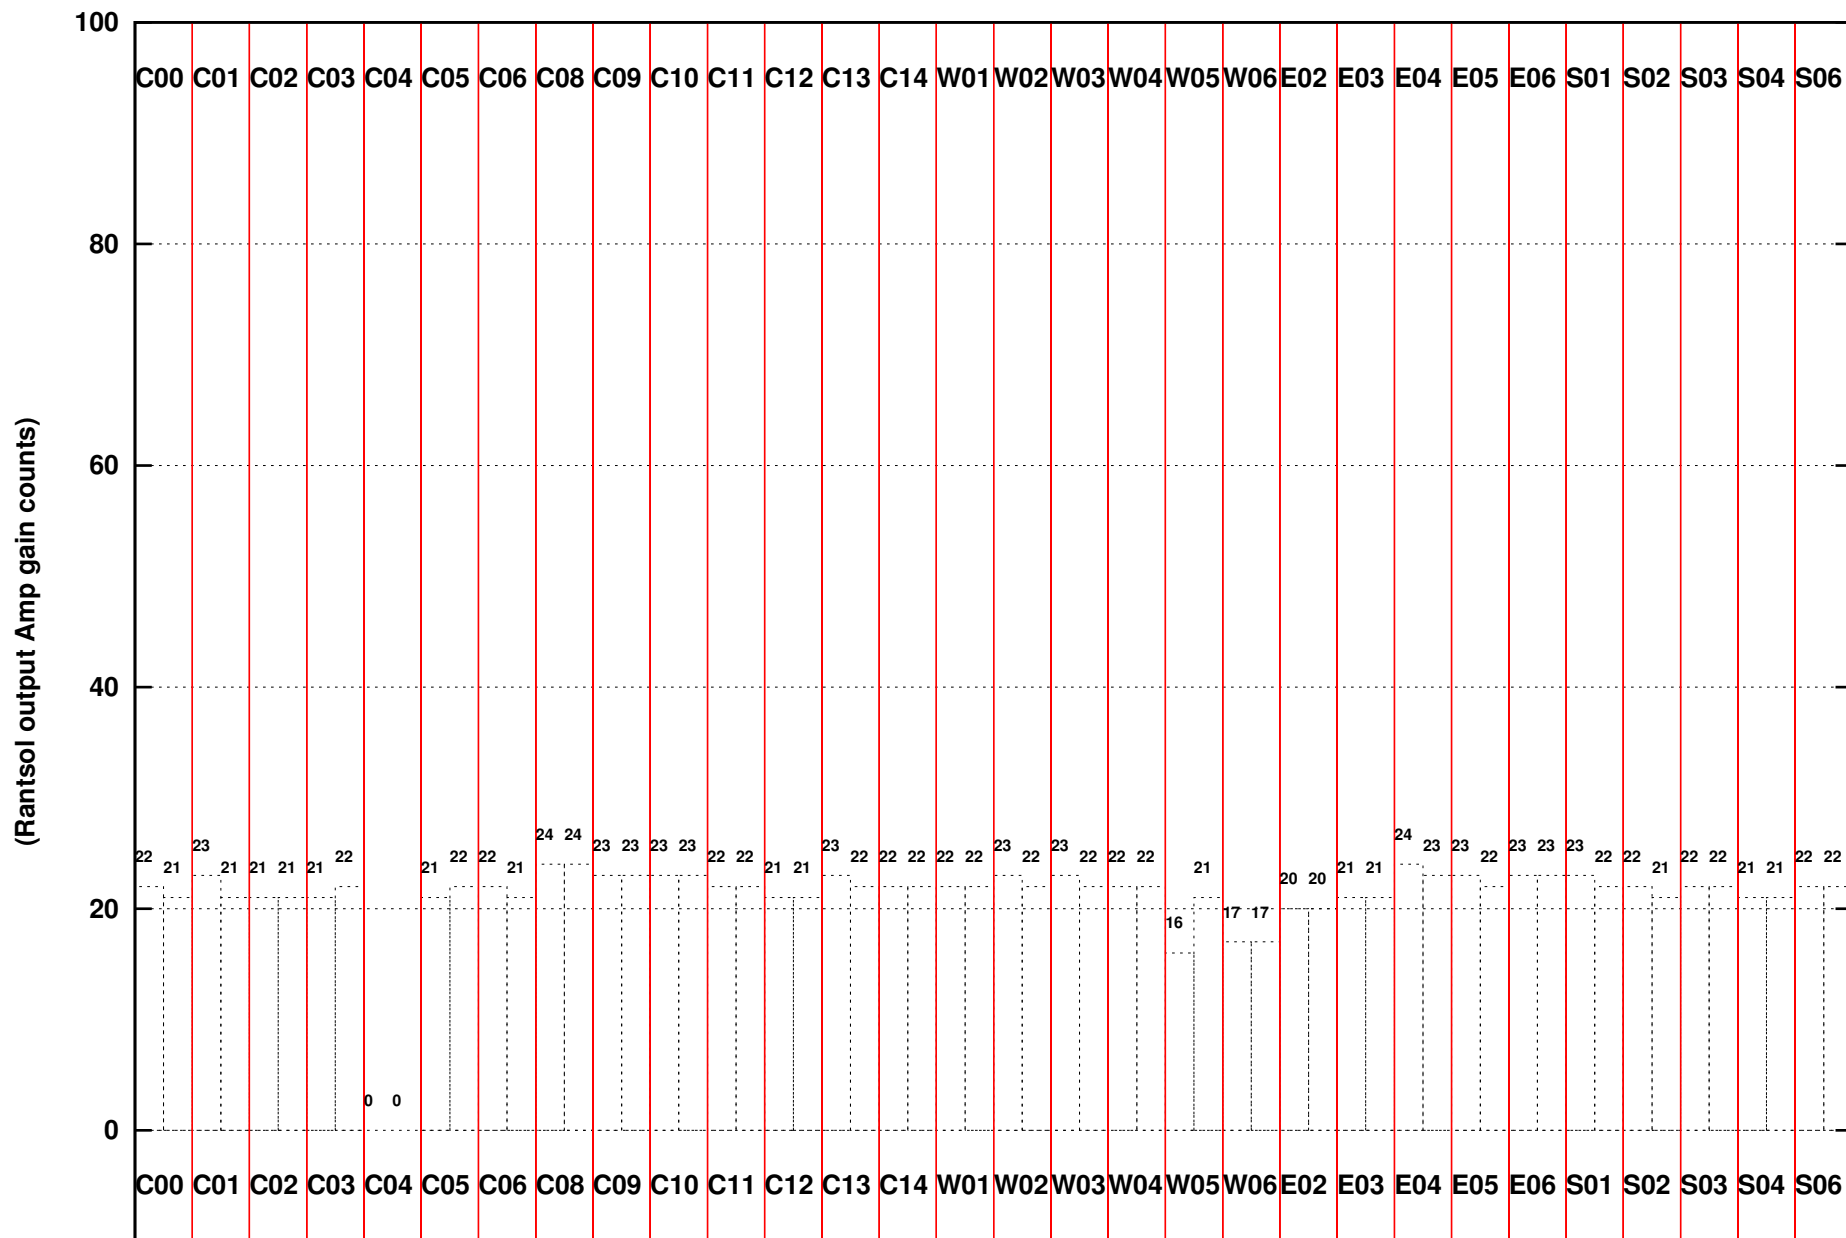

FRINGE STATUS (Rf:500.000,500.000 MHz., LO1:0.000,0.000 MHz., LO4/5:500.000,500.000 MHz.)

(File:/gwbifrddata2/10nov/35_069_10nov2018_gwb.lta, scan:0, chan:1024, Src:1822-096, Date:10Nov2018 12:56:33)