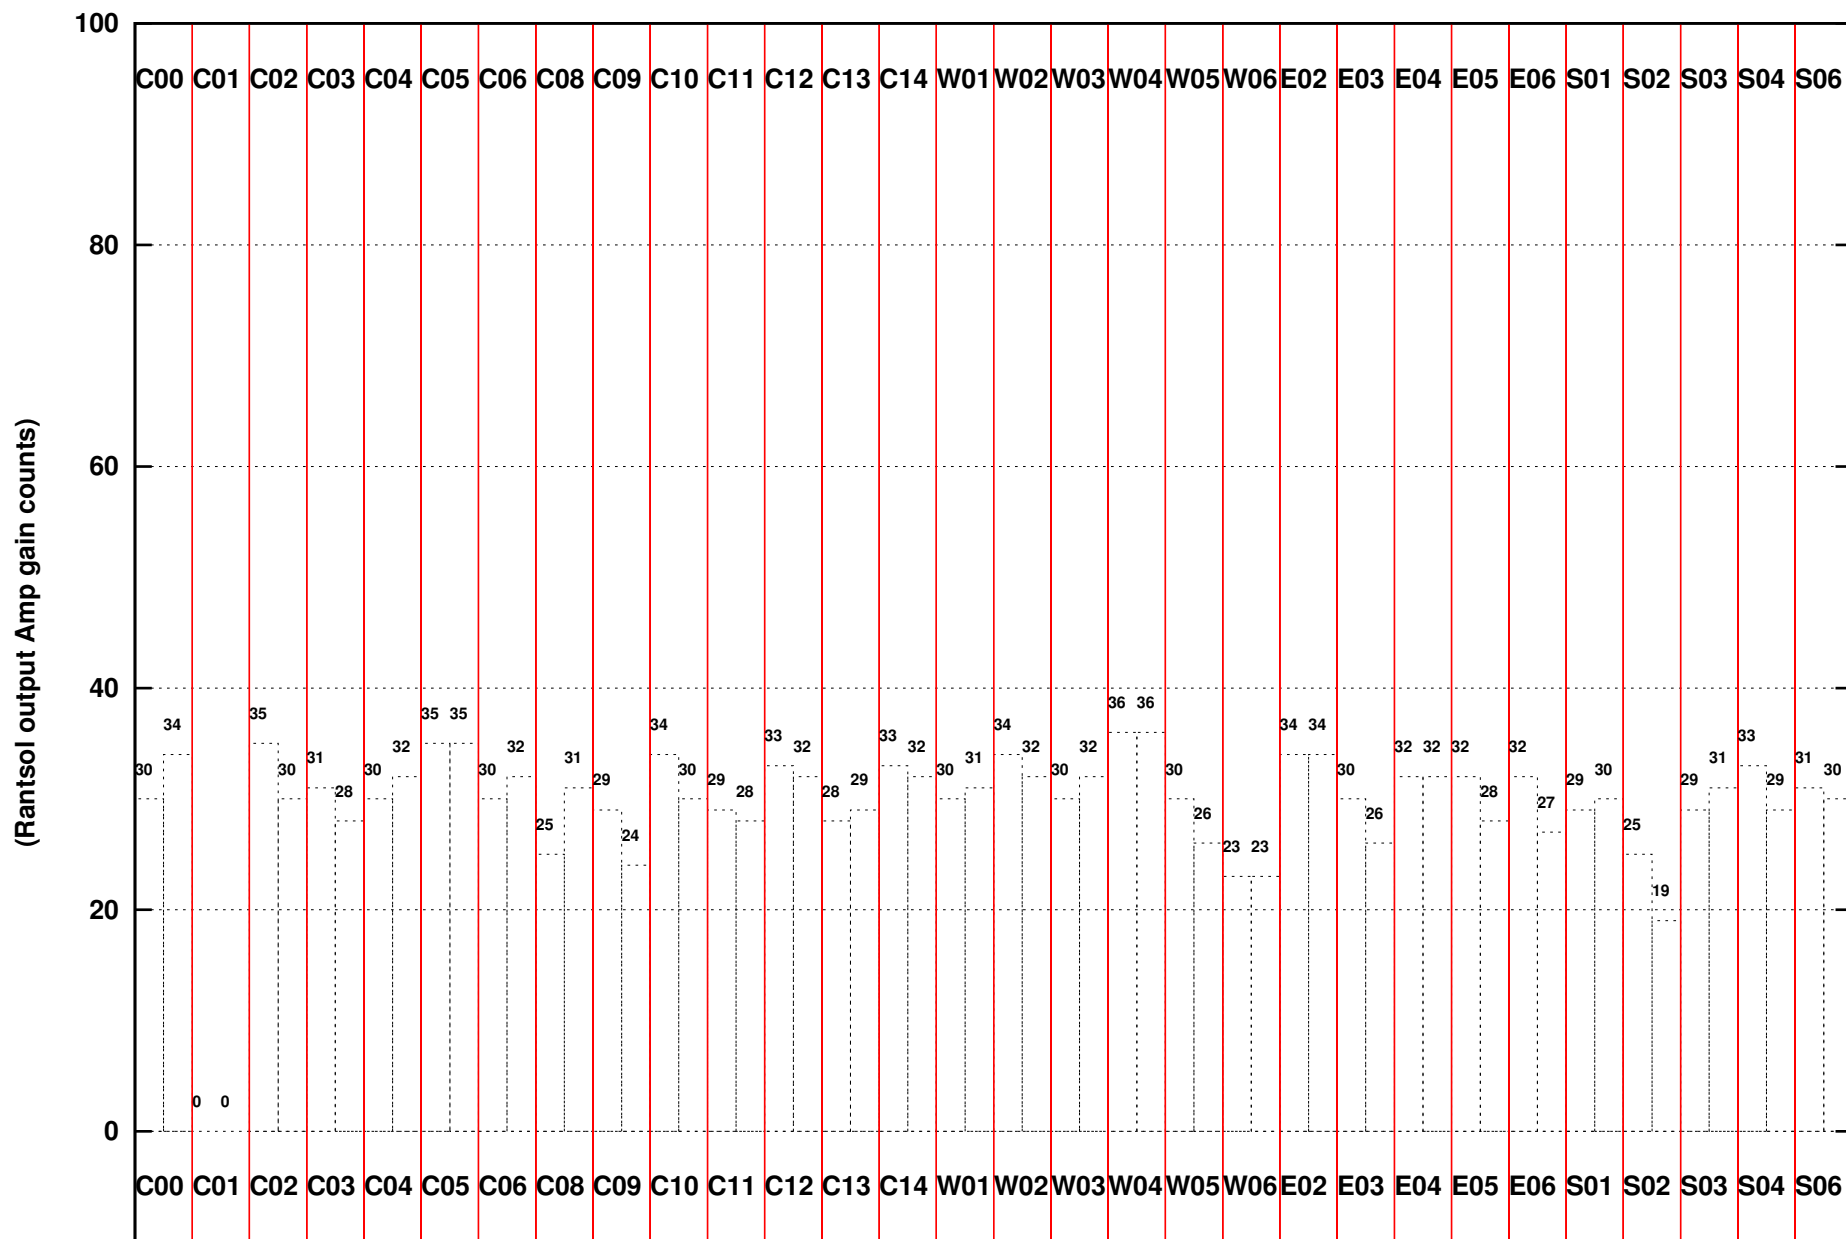

FRINGE STATUS (Rf:550.000,550.000 MHz., LO1:0.000,0.000 MHz., LO4/5:550.000,550.000 MHz.)

(File:/gwbifrddata2/17nov/ddtc031_17nov2018_gwb.lta, scan:0, chan:4096, Src:2225-049, Date:17Nov2018 18:24:21)