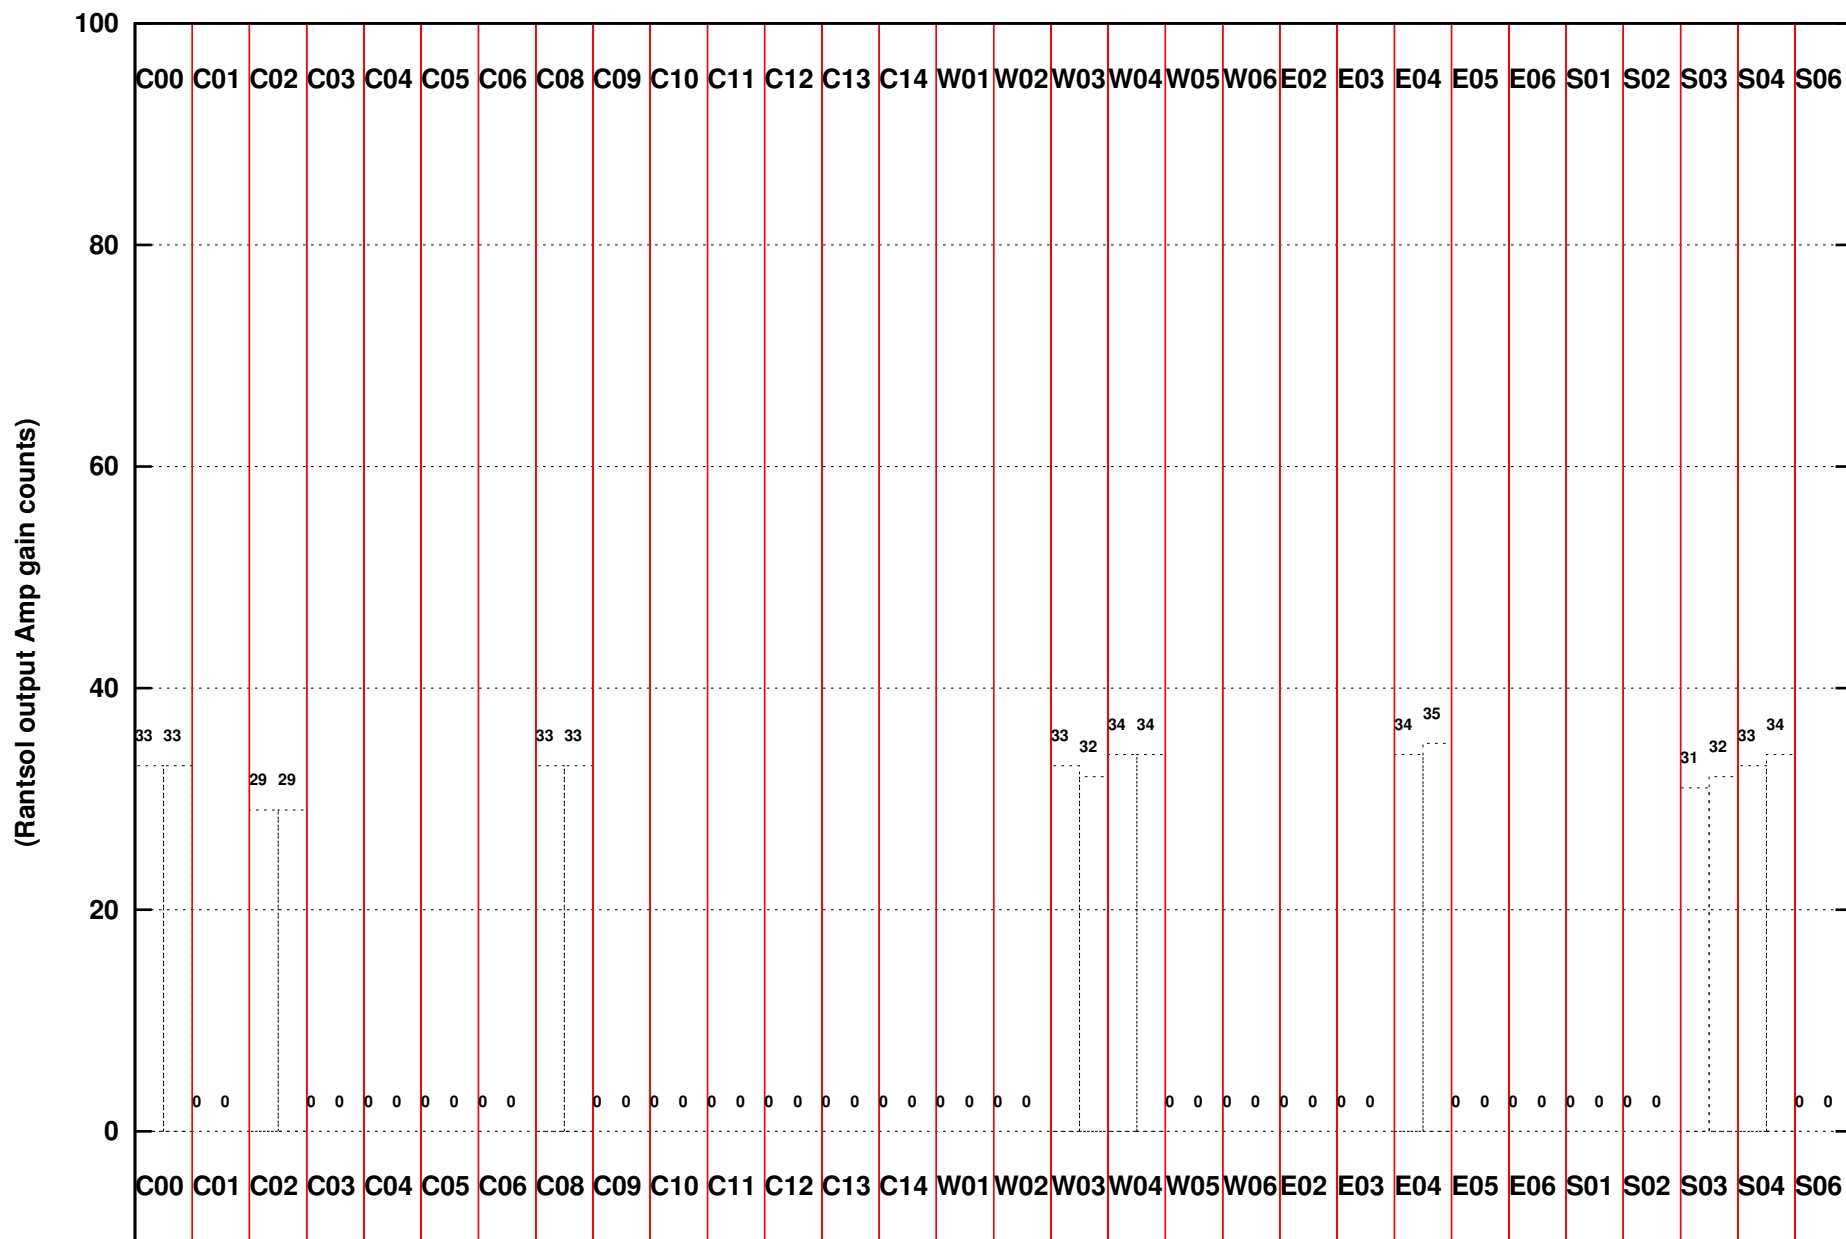

FRINGE STATUS (Rf:750.000,750.000 MHz., LO1:0.000,0.000 MHz., LO4/5:750.000,750.000 MHz.)

( File:/gwbifrddata1/18nov/35\_016\_band4\_18nov2018\_gwb.lta.3, scan:0, chan:512, Src:1822-096, Date:18Nov2018 17:21:53)