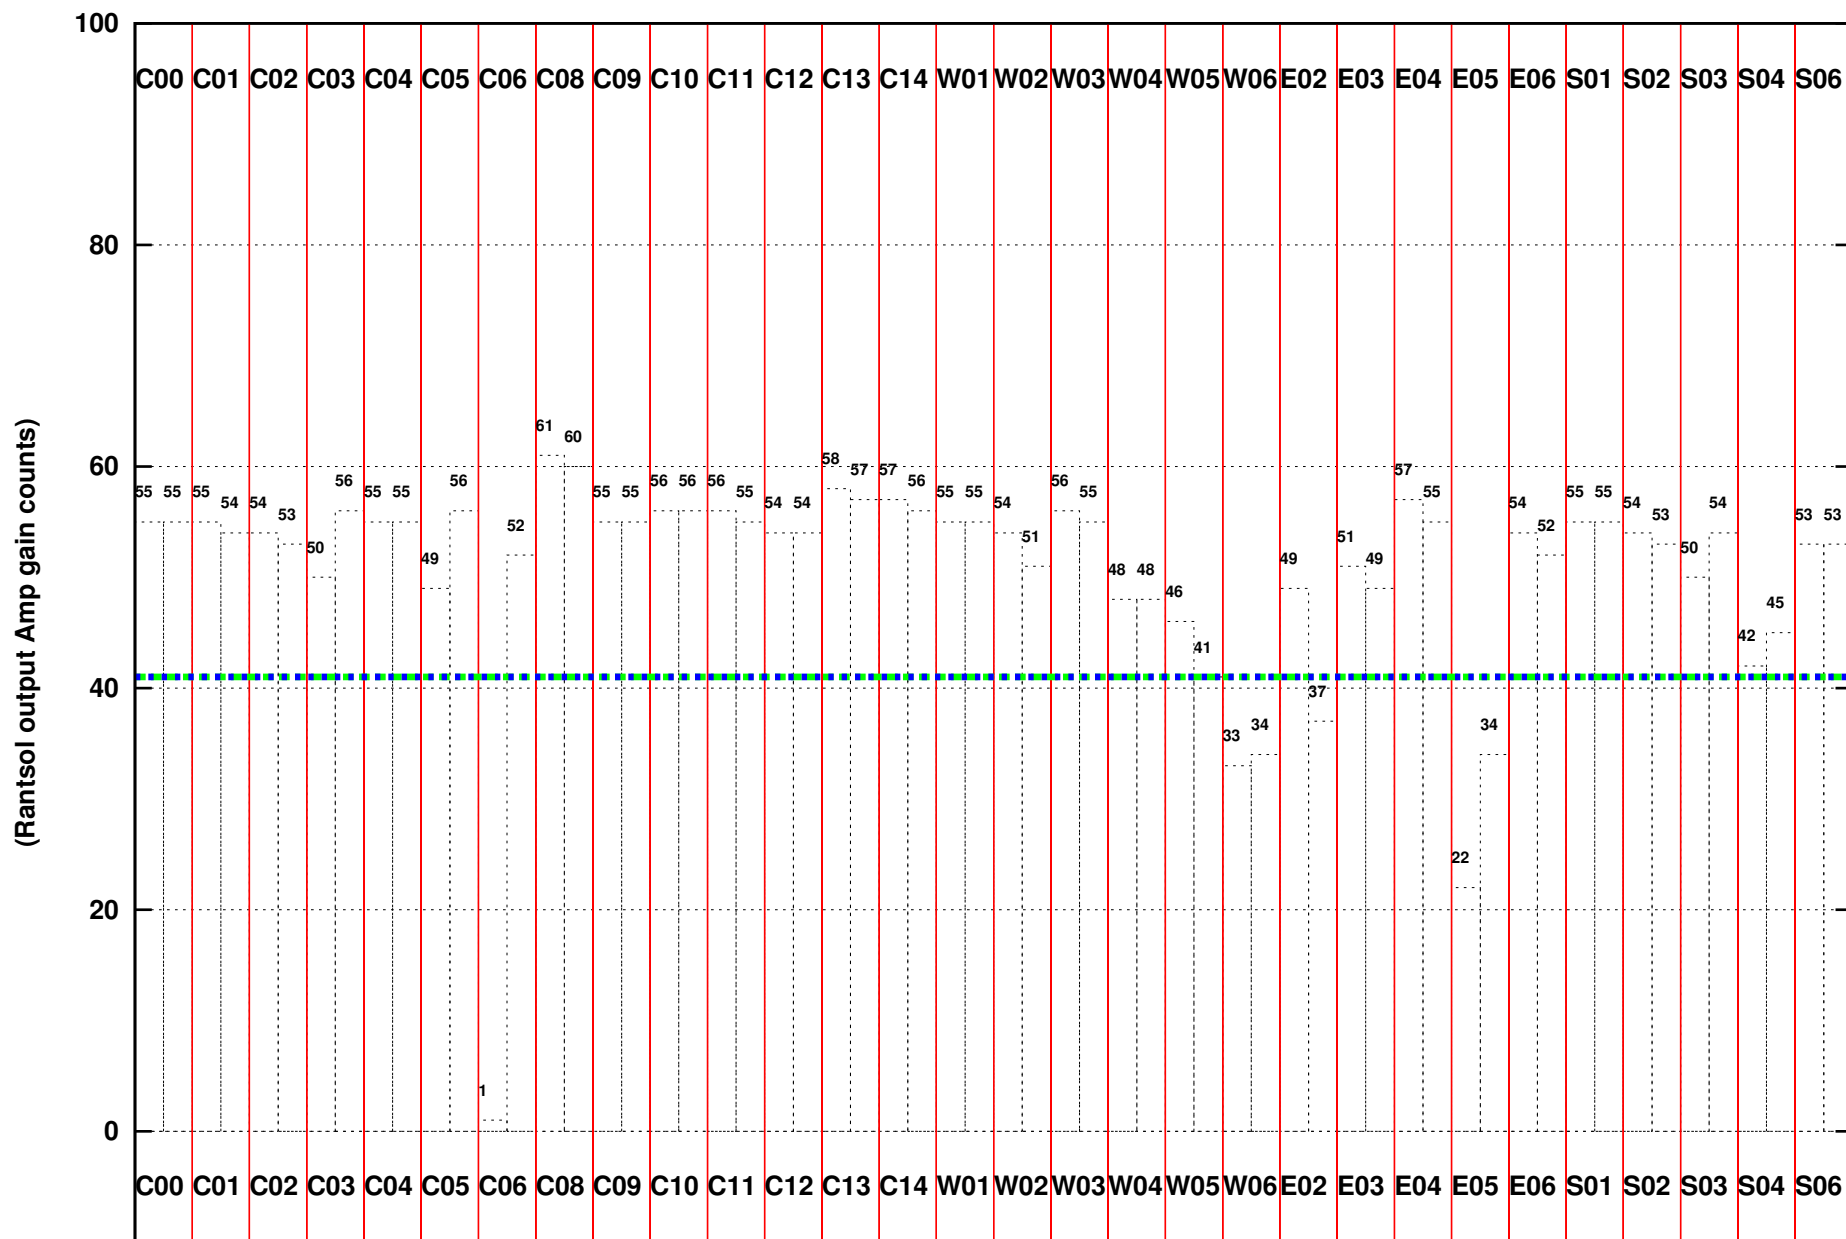

FRINGE STATUS (Rf:500.000,500.000 MHz., LO1:0.000,0.000 MHz., LO4/5:500.000,500.000 MHz.)

(File:/gwbifrddata1/19nov/35_060_19nov2018_gwb.lta, scan:0, chan:4096, Src:3C48, Date:19Nov2018 23:14:49)