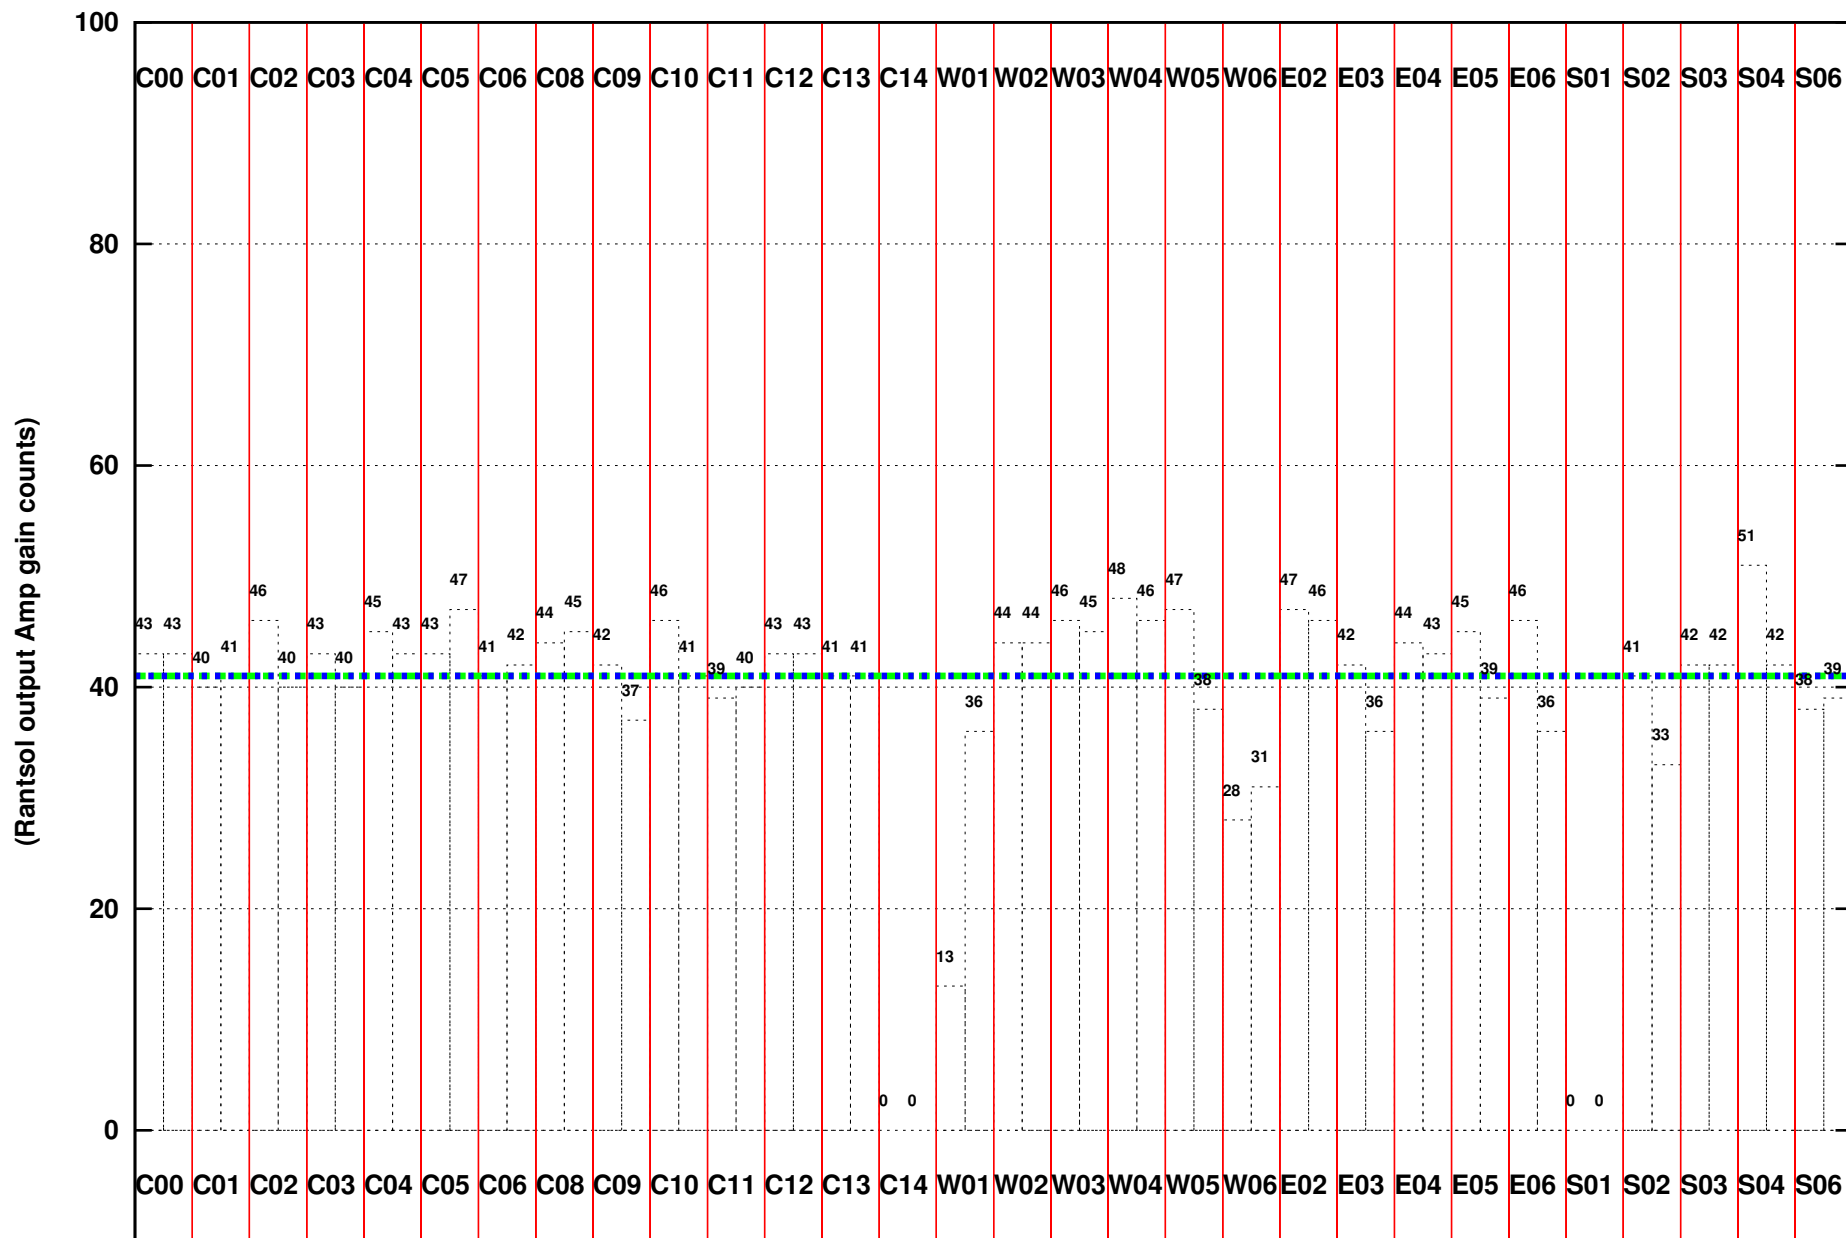

FRINGE STATUS (Rf:550.000,550.000 MHz., LO1:0.000,0.000 MHz., LO4/5:550.000,550.000 MHz.)

(File:/gwbifrddata2/23nov/35_042_23nov2018_gwb.lta, scan:0, chan:2048, Src:3C286, Date:23Nov2018 05:09:31)