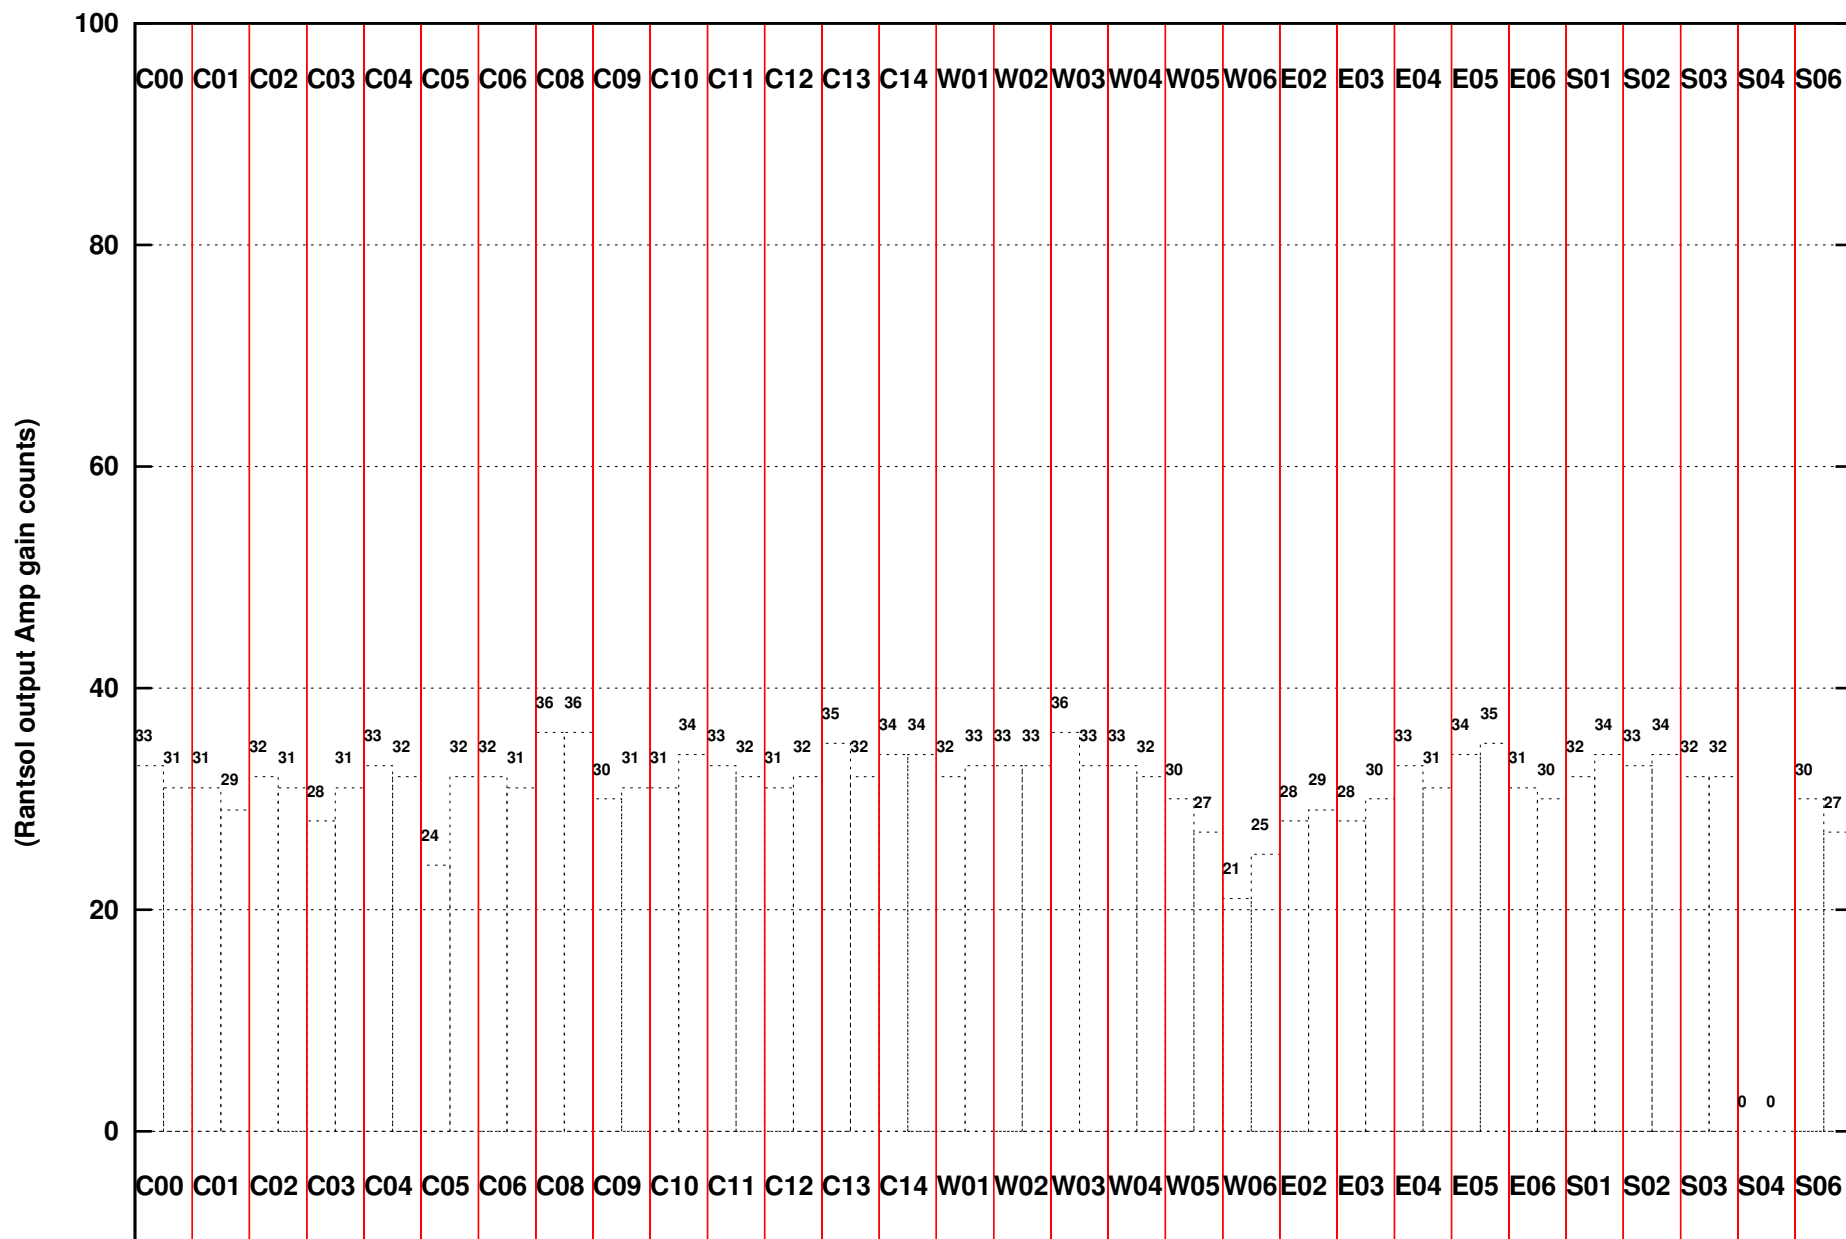

FRINGE STATUS (Rf:500.000,500.000 MHz., LO1:0.000,0.000 MHz., LO4/5:500.000,500.000 MHz.)

(File:/gwbifrddata1/05dec/35_069_05dec2018_gwb.lta, scan:0, chan:1024, Src:1154-350, Date:05Dec2018 08:27:58)