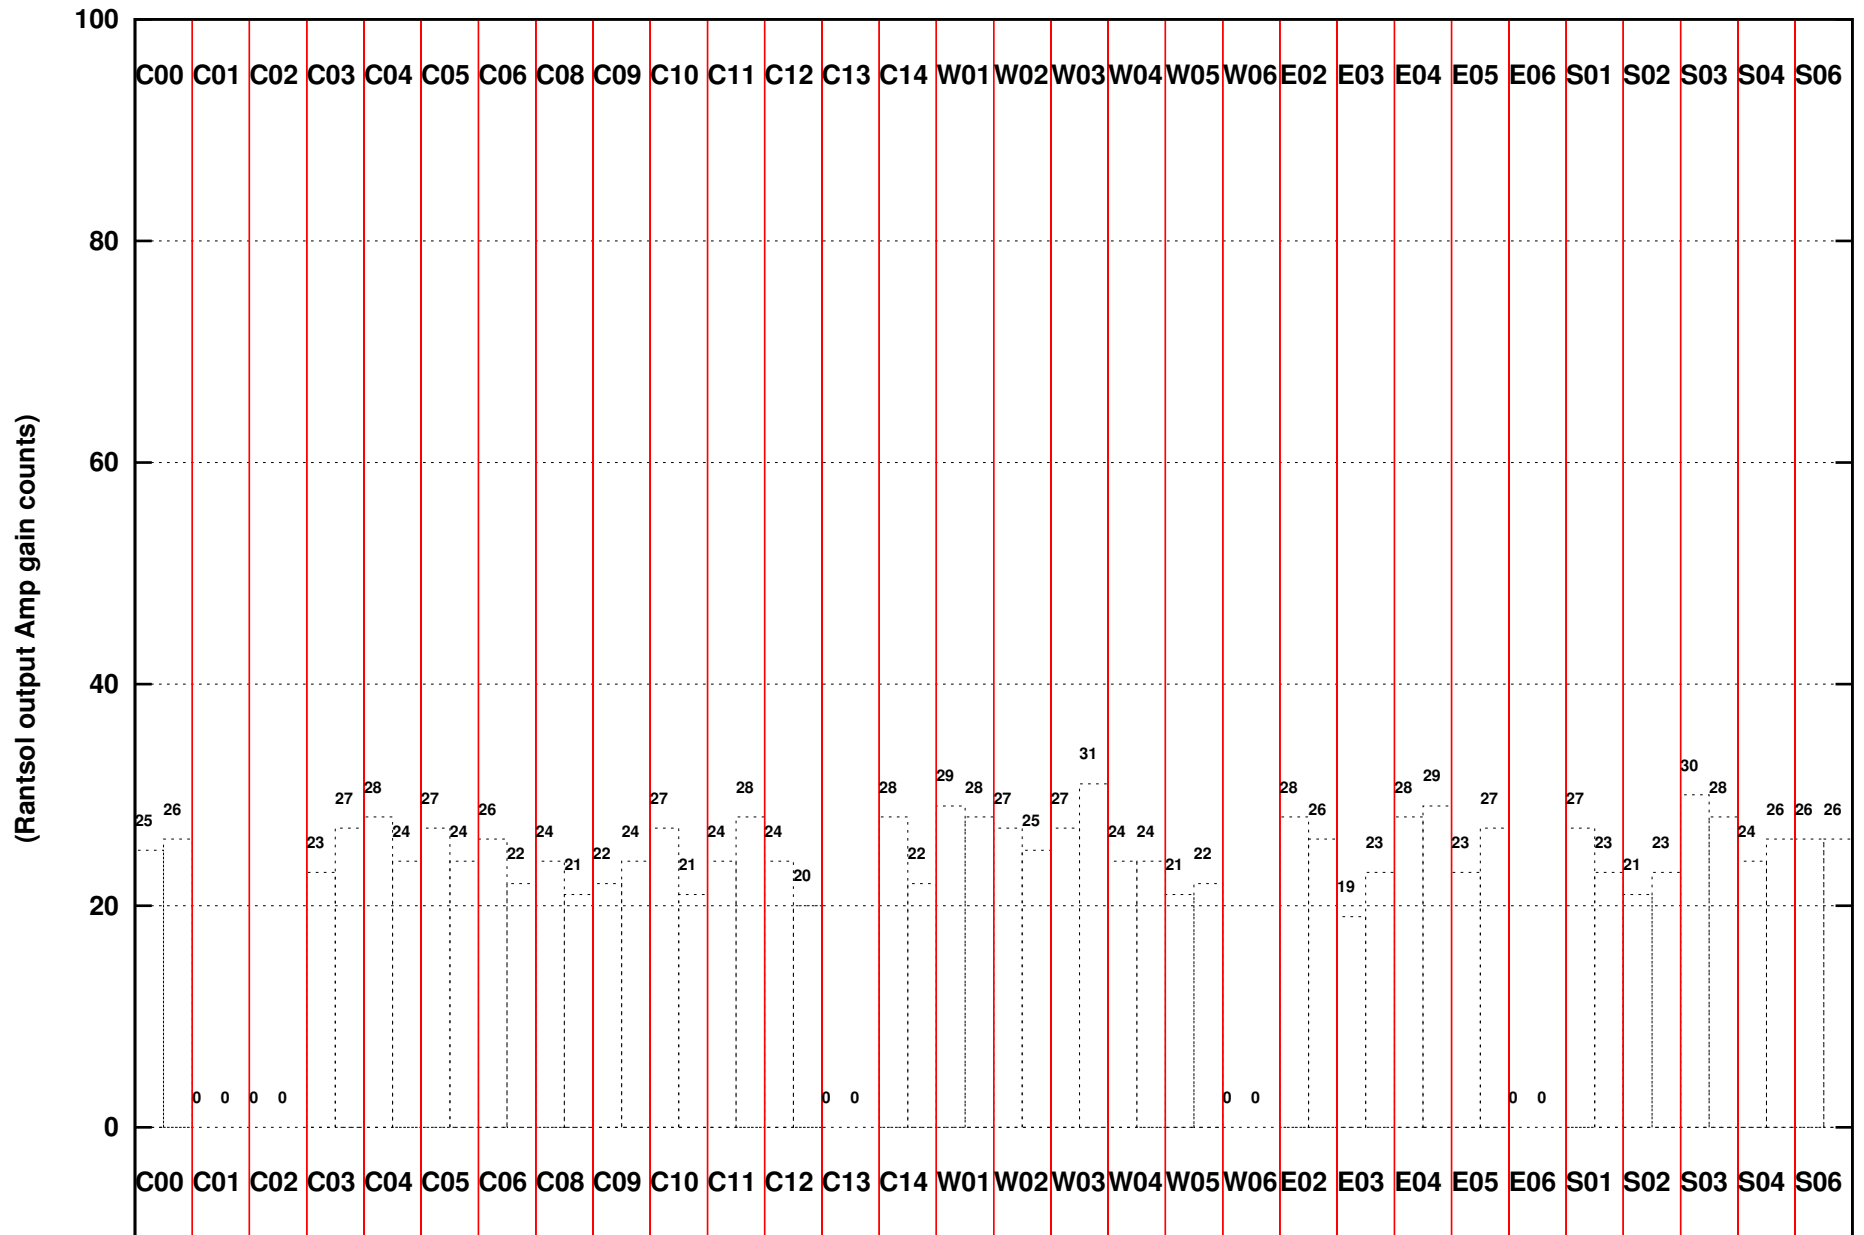

FRINGE STATUS (Rf:1460.000,1460.000 MHz., LO1:0.000,0.000 MHz., LO4/5:1460.000,1460.000 MHz.)

(File:/gwbifrddata1/14dec/35_069_14dec2018_1460_gwb.lta, scan:0, chan:2048, Src:1822-096, Date:14Dec2018 12:30:37)