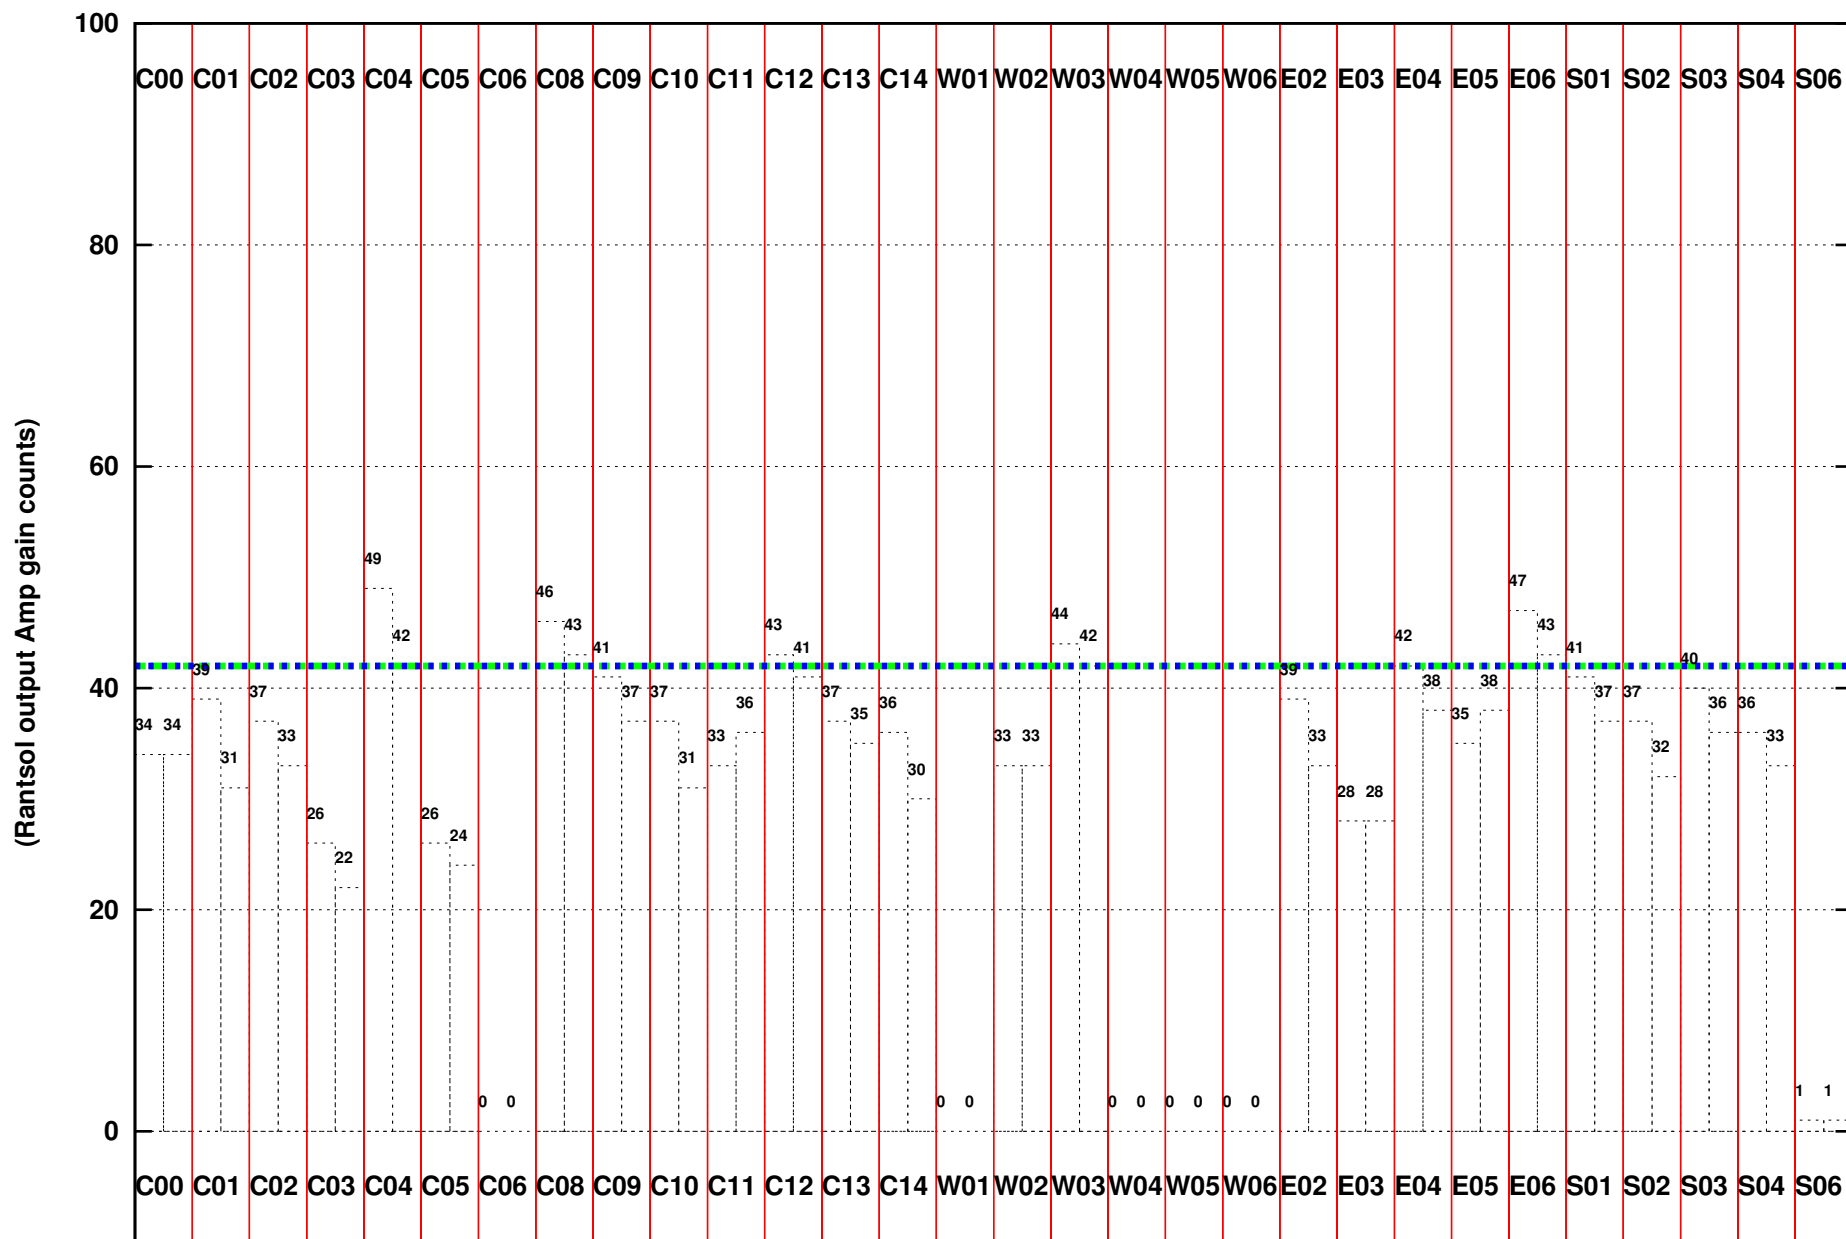

FRINGE STATUS (Rf:1450.000,1450.000 MHz., LO1:0.000,0.000 MHz., LO4/5:1450.000,1450.000 MHz.)

( File:/gwbifrddata/08jan/ddtc033\_08jan2019\_gwb.lta, scan:0, chan:2048, Src:3C286, Date:08Jan2019 09:30:35)