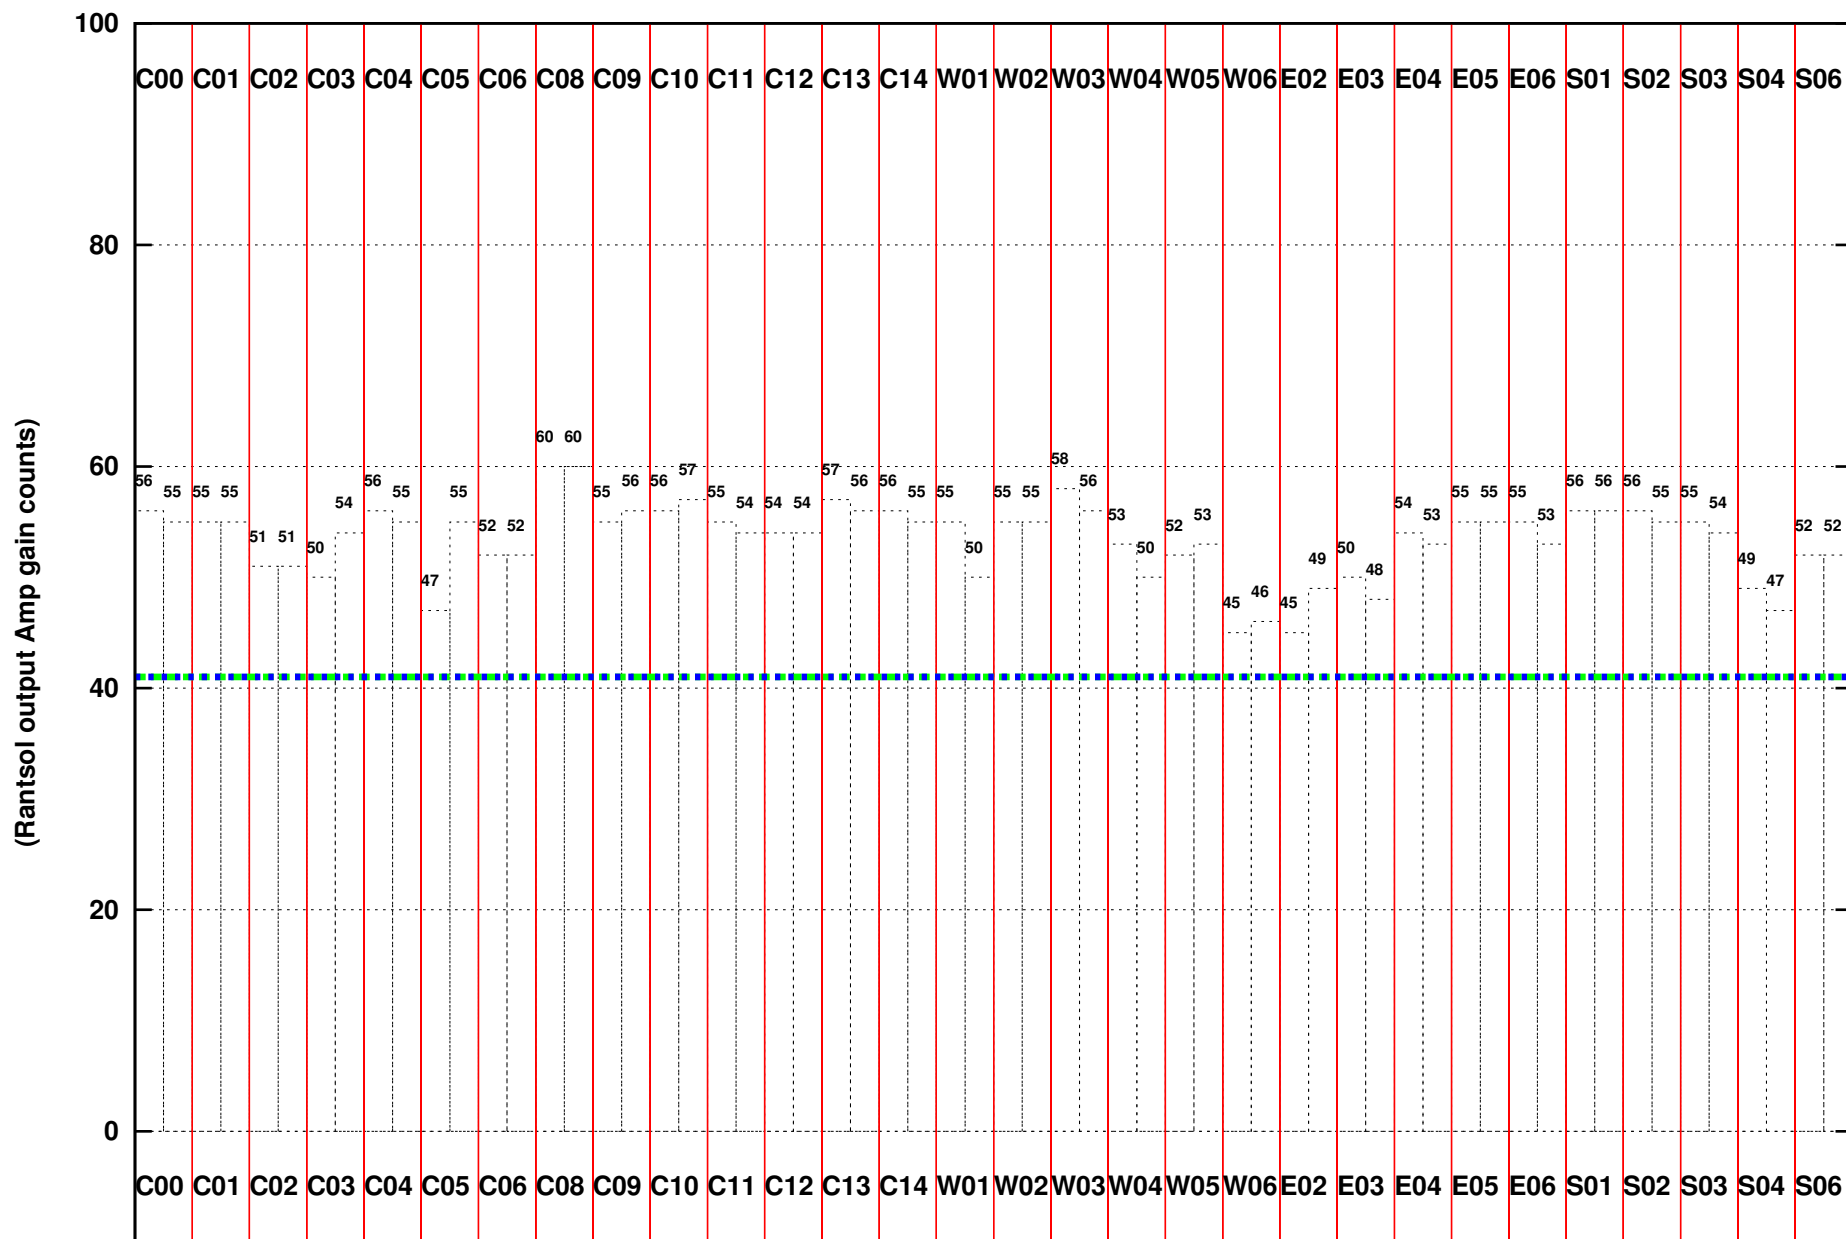

FRINGE STATUS (Rf:500.000,500.000 MHz., LO1:0.000,0.000 MHz., LO4/5:500.000,500.000 MHz.)

( File:/gwbifdata1/11feb/35\_113\_11feb2019\_gwb.lta, scan:0, chan:512, Src:3C48, Date:11Feb2019 22:02:11)