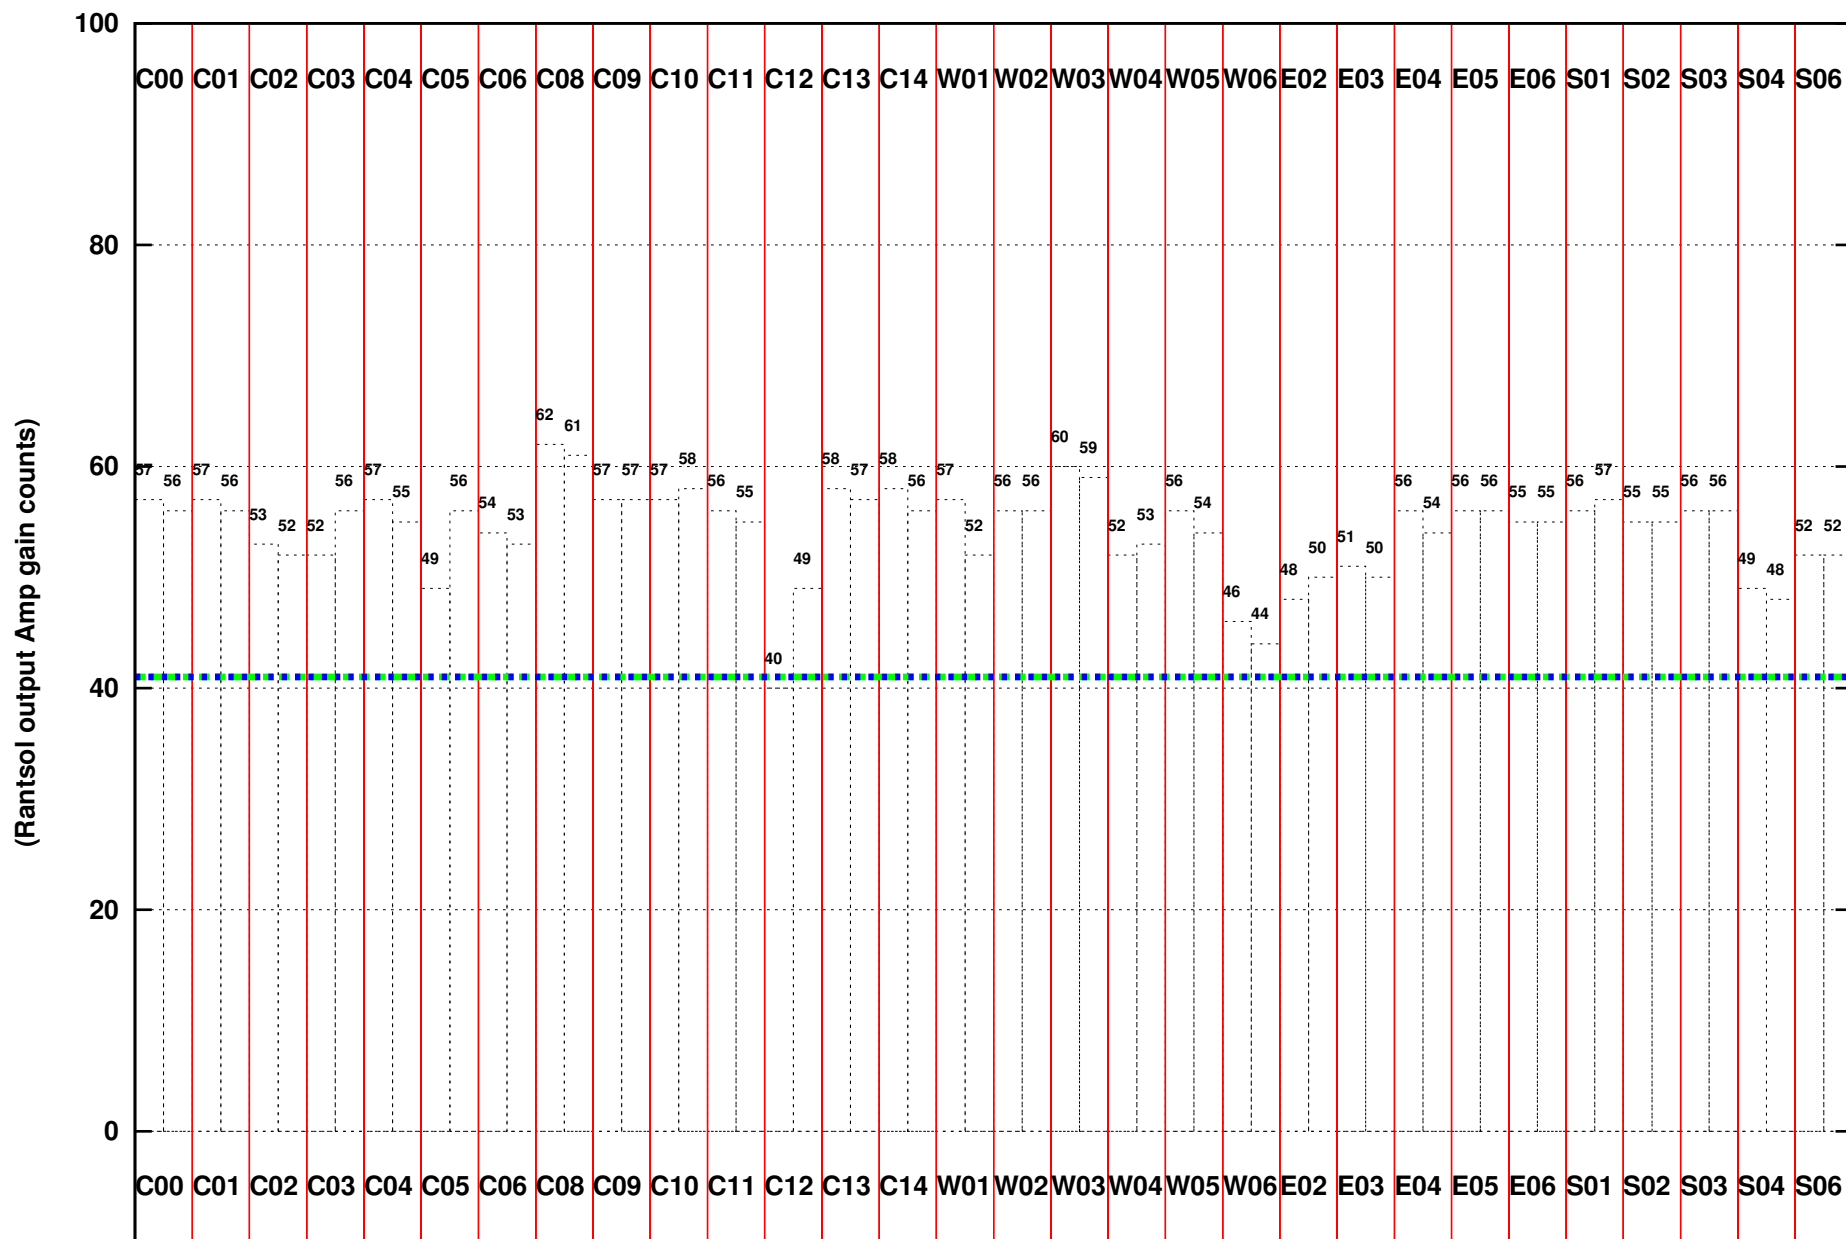

FRINGE STATUS (Rf:500.000,500.000 MHz., LO1:0.000,0.000 MHz., LO4/5:500.000,500.000 MHz.)

(File:/gwbifrd1/22feb/35_113_22feb2019_gwb.lta, scan:0, chan:512, Src:3C48, Date:22Feb2019 21:02:04)