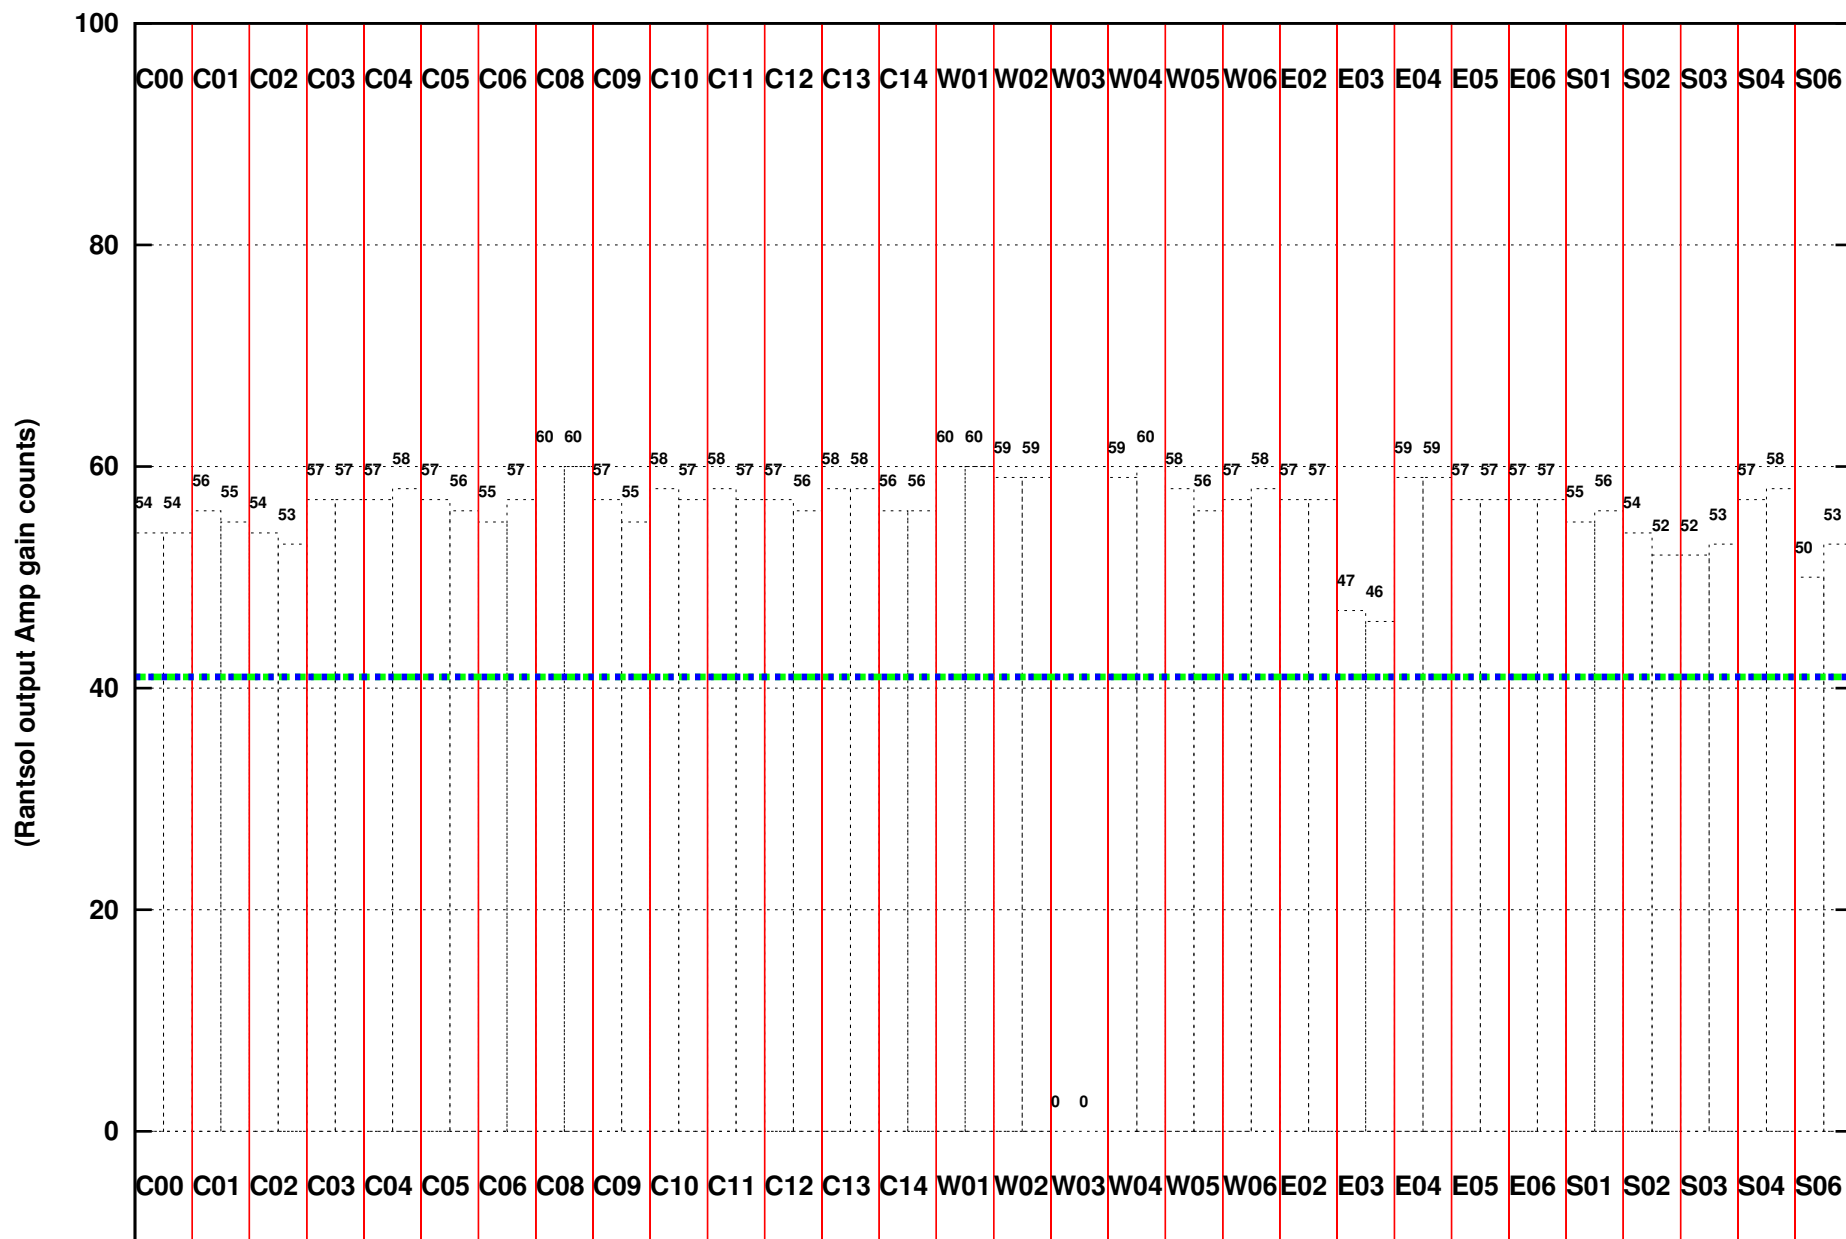

FRINGE STATUS (Rf:550.000,550.000 MHz., LO1:0.000,0.000 MHz., LO4/5:550.000,550.000 MHz.)

( File:/gwbifrddata/24feb/35\_039\_24feb2019\_gwb.lta, scan:0, chan:1024, Src:3C147, Date:24Feb2019 20:48:07)