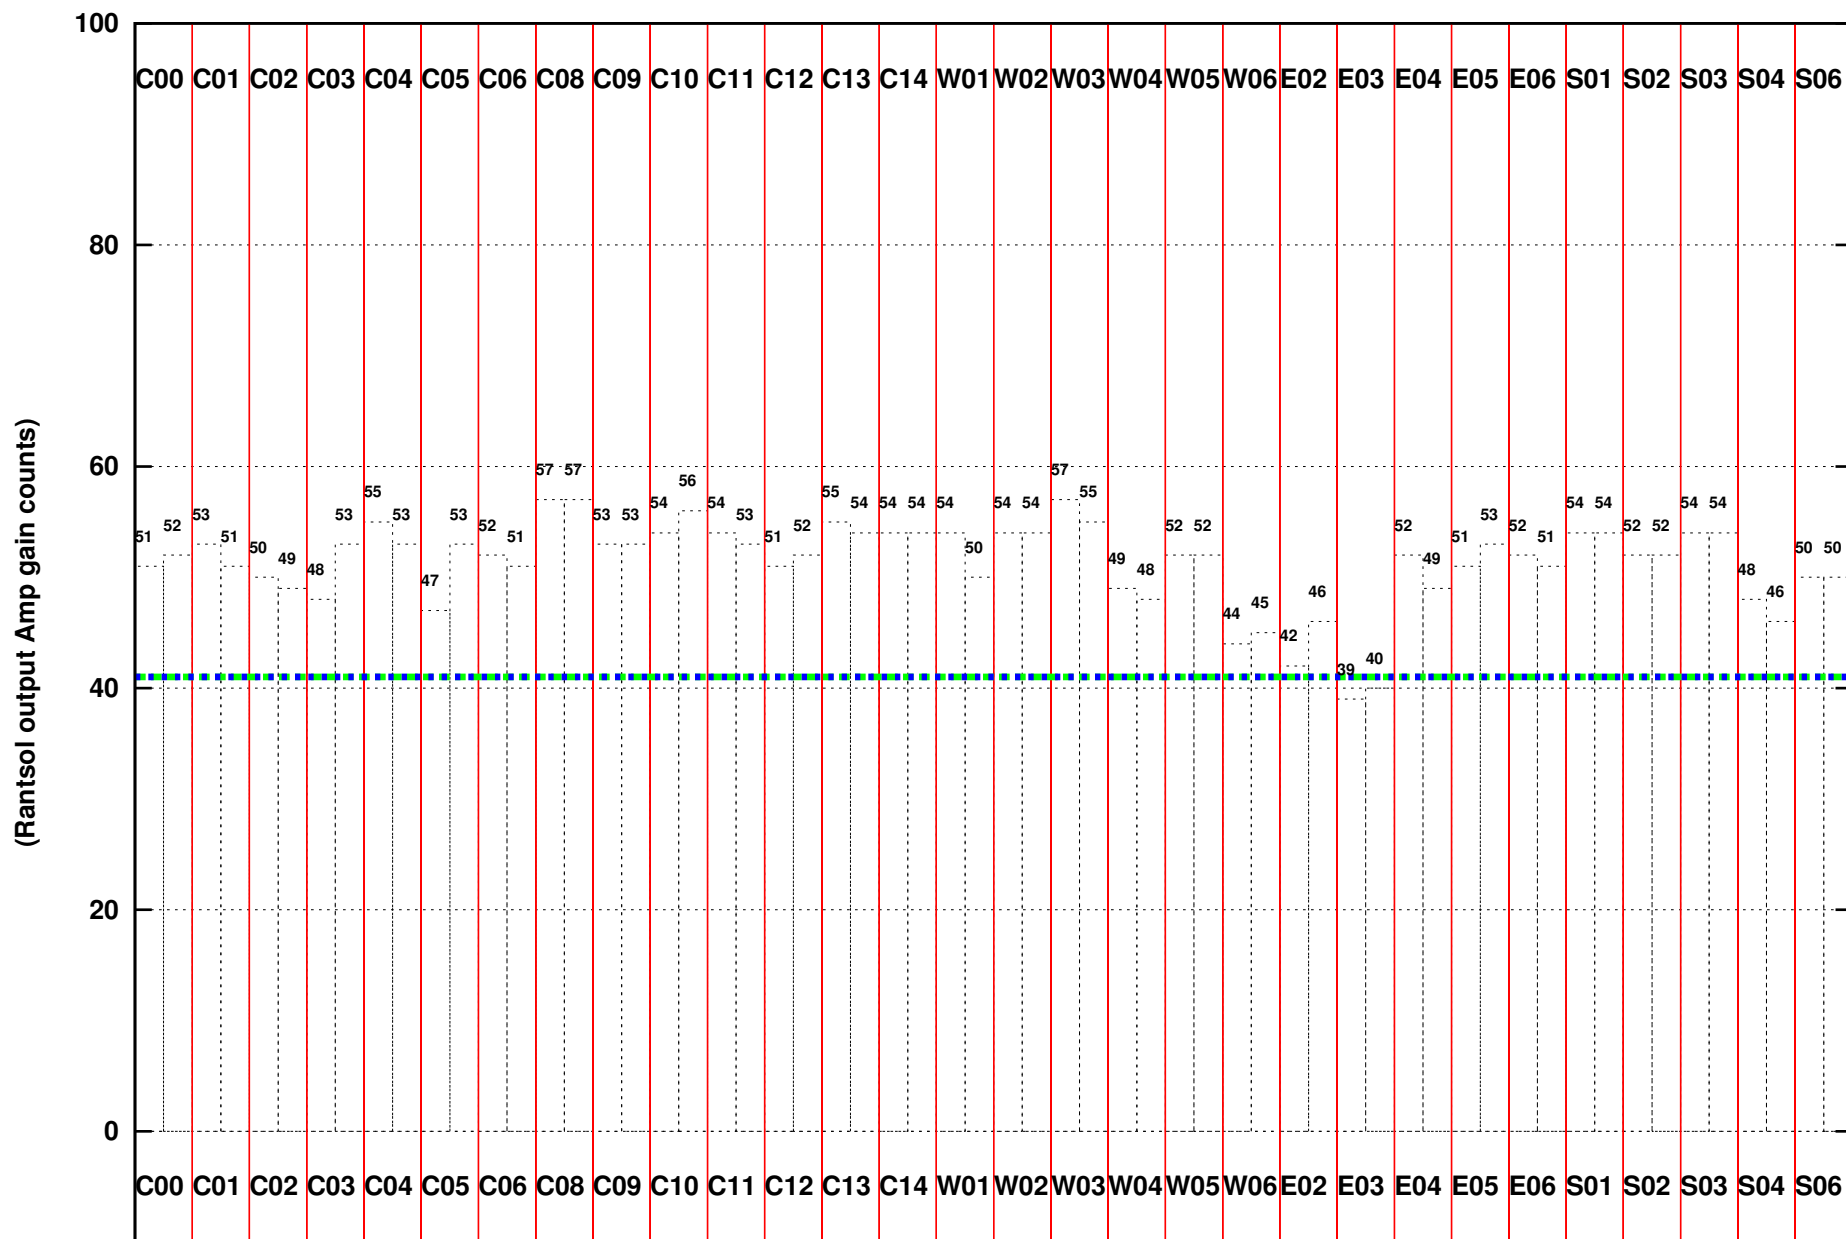

FRINGE STATUS (Rf:500.000,500.000 MHz., LO1:0.000,0.000 MHz., LO4/5:500.000,500.000 MHz.)

(File:/gwbifrddata1/02mar/35_113_02mar2019_gwb.lta, scan:0, chan:512, Src:3C147, Date:01Mar2019 23:56:12)