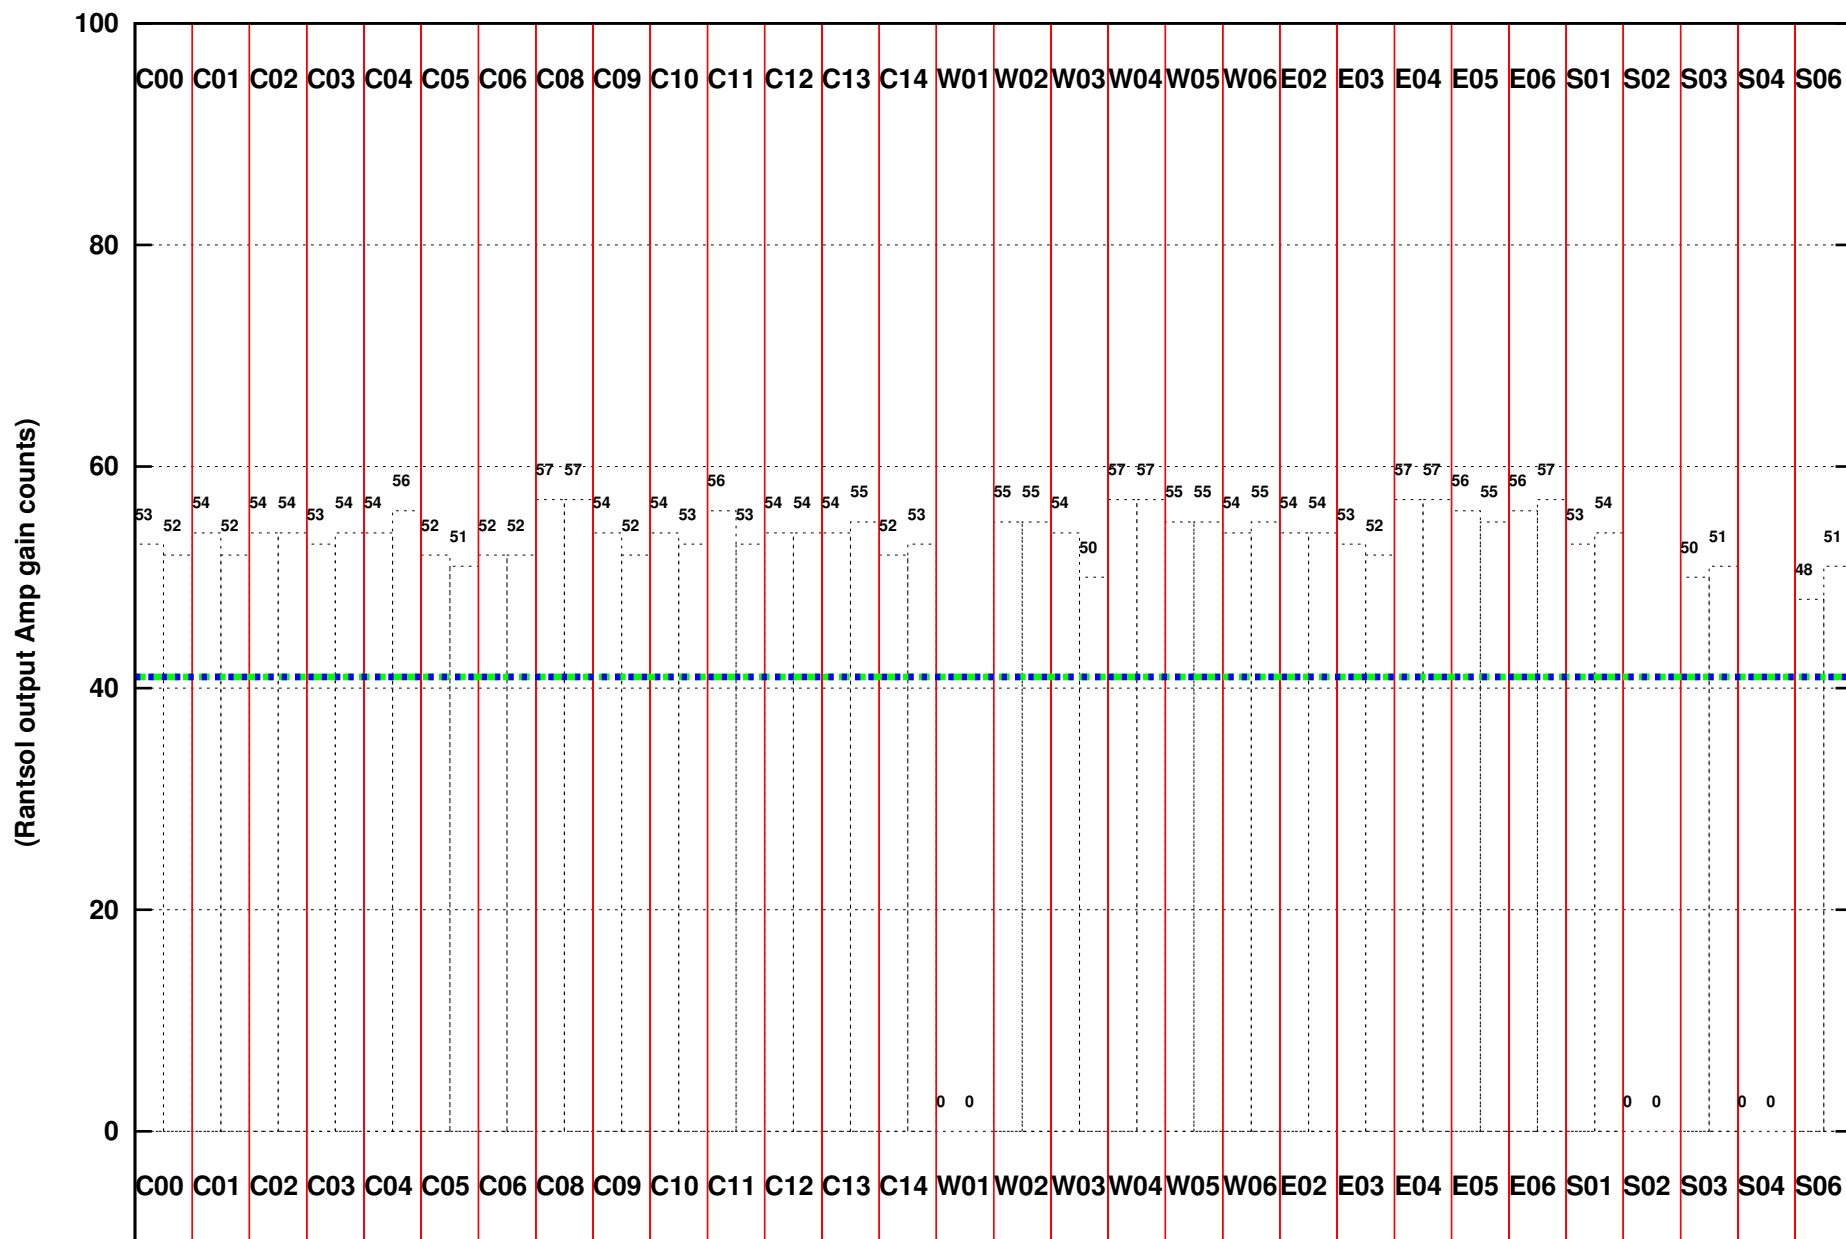

FRINGE STATUS (Rf:550.000,550.000 MHz., LO1:0.000,0.000 MHz., LO4/5:550.000,550.000 MHz.)

( File:/gwbifrddata/11mar/35\_039\_11mar2019\_gwb.lta, scan:0, chan:1024, Src:3C147, Date:11Mar2019 14:09:09)