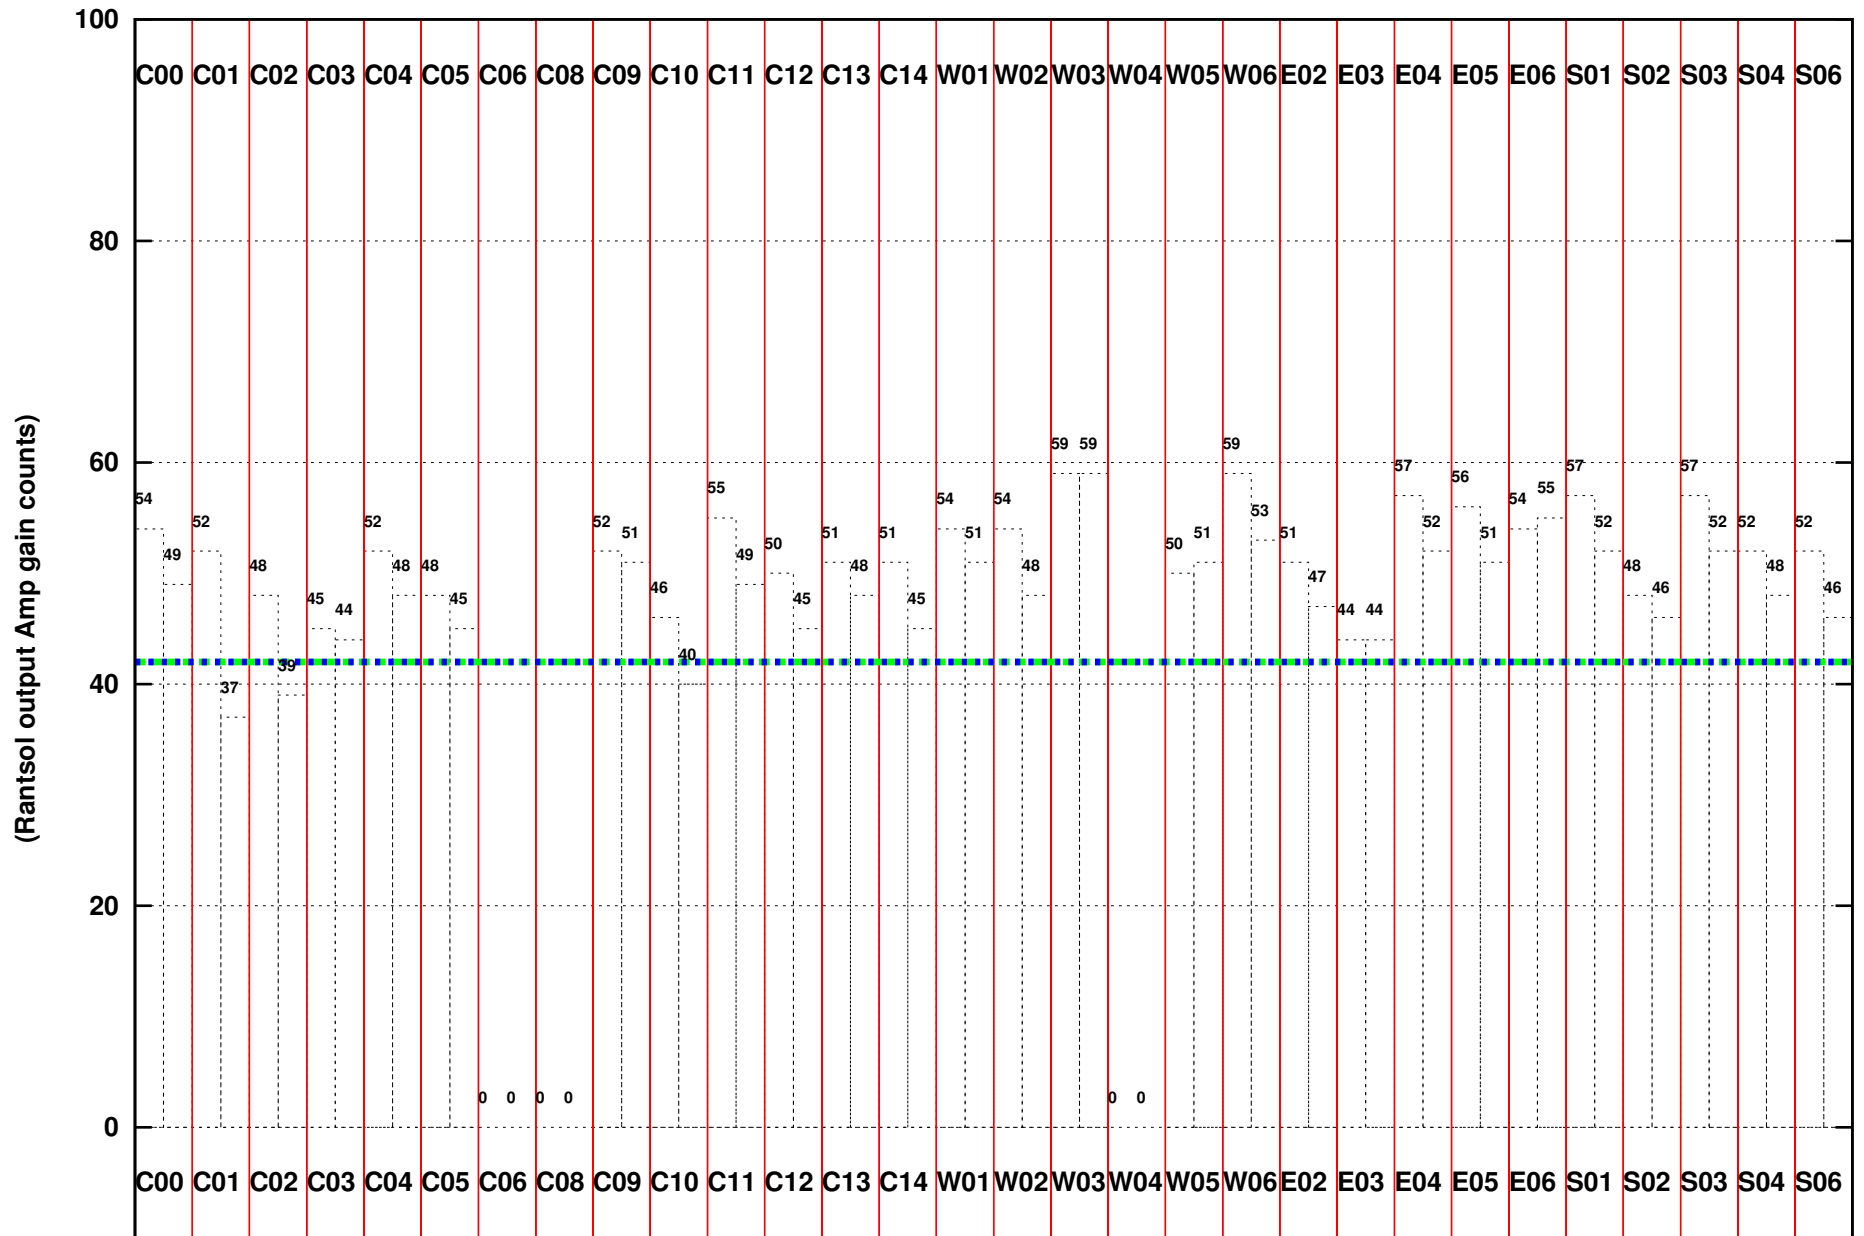

FRINGE STATUS (Rf:1500.000,1500.000 MHz., LO1:0.000,0.000 MHz., LO4/5:1500.000,1500.000 MHz.)

(File:/gwbifrddata/16mar/35_088_16mar2019.lta, scan:0, chan:1024, Src:3C286, Date:16Mar2019 05:15:27)