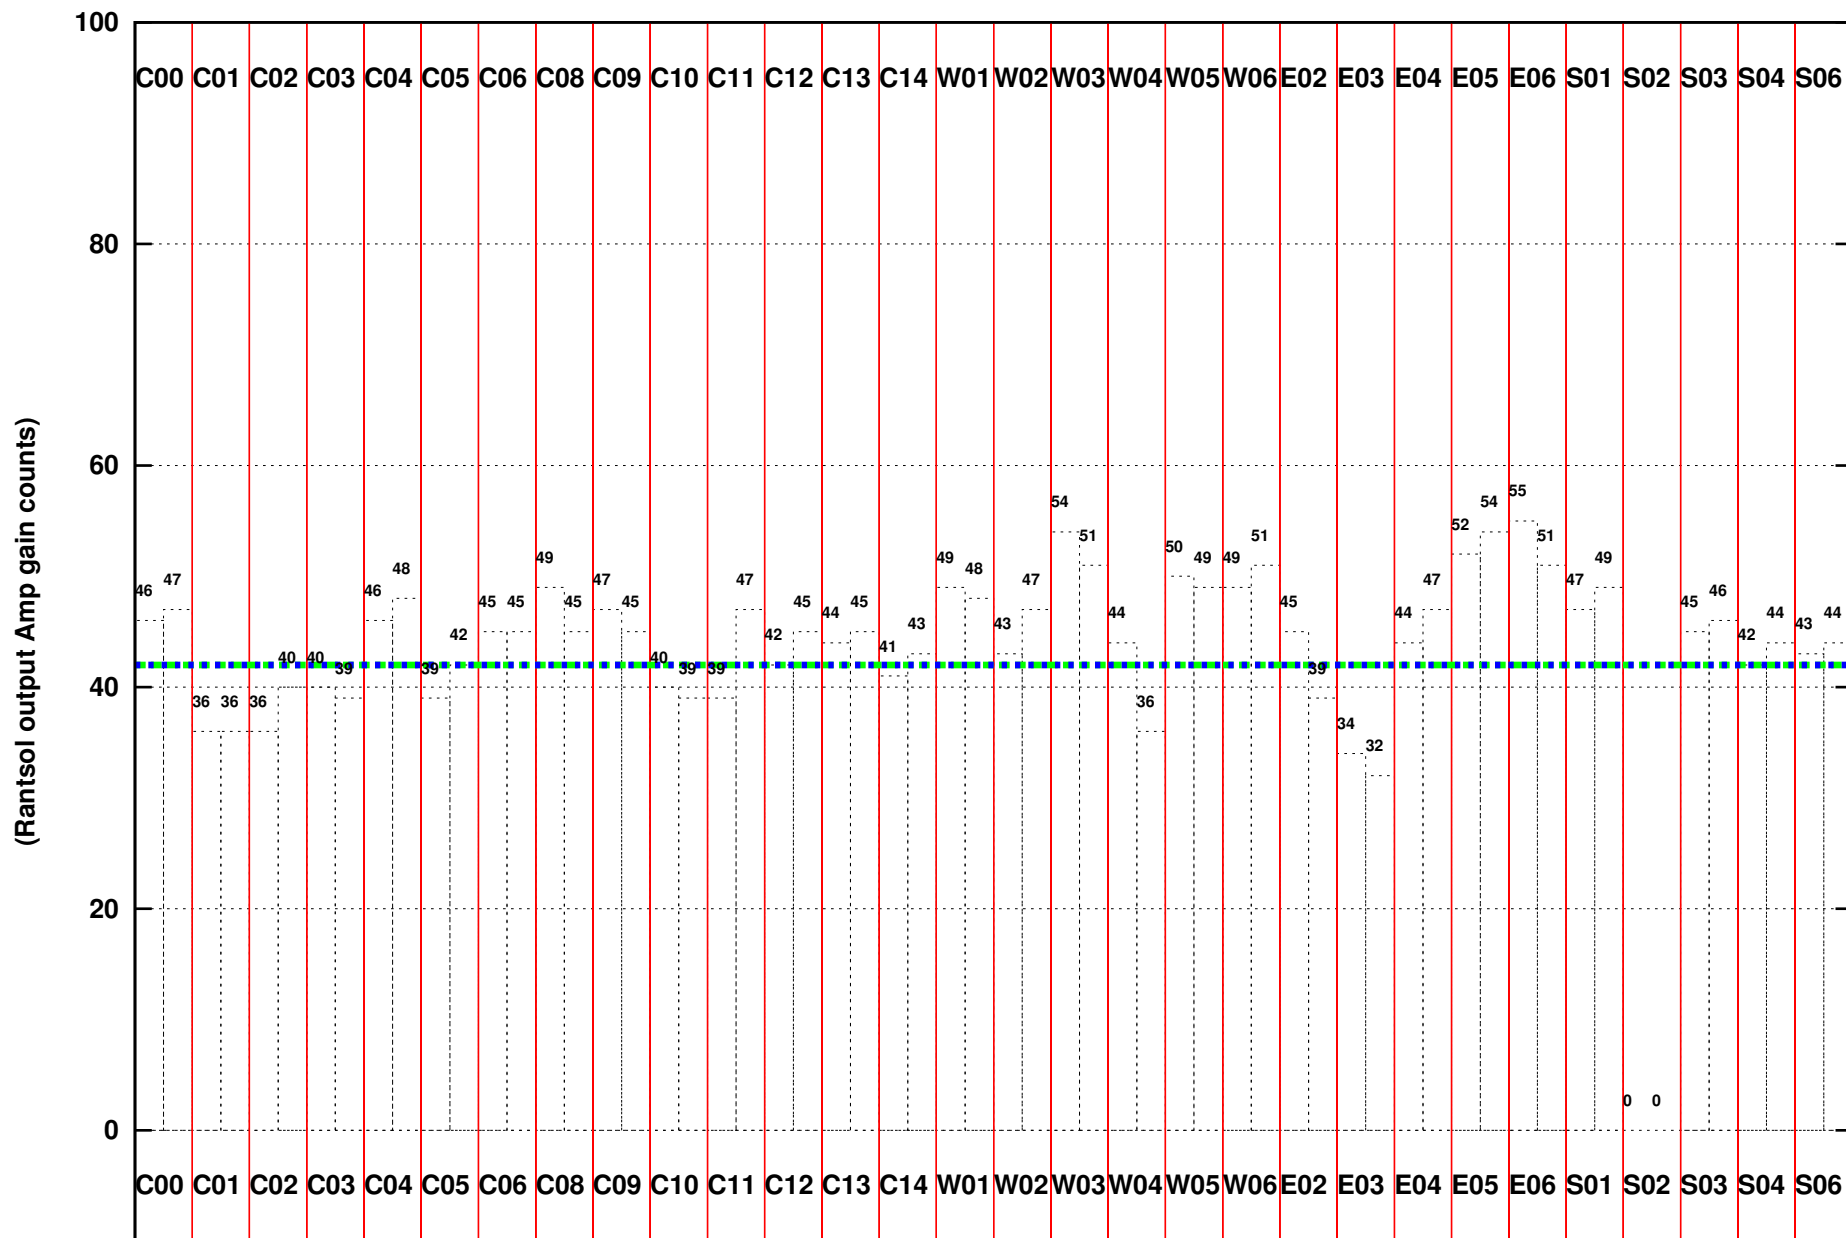

FRINGE STATUS (Rf:1371.000,1371.000 MHz., LO1:1320.000,1320.000 MHz., LO4/5:149.000,156.000 MHz.)

( File:/gsbifrddata1/23mar/35\_082\_23mar2019\_1390.lta, scan:0, chan:128, Src:3C48, Date:23Mar2019 10:42:56)