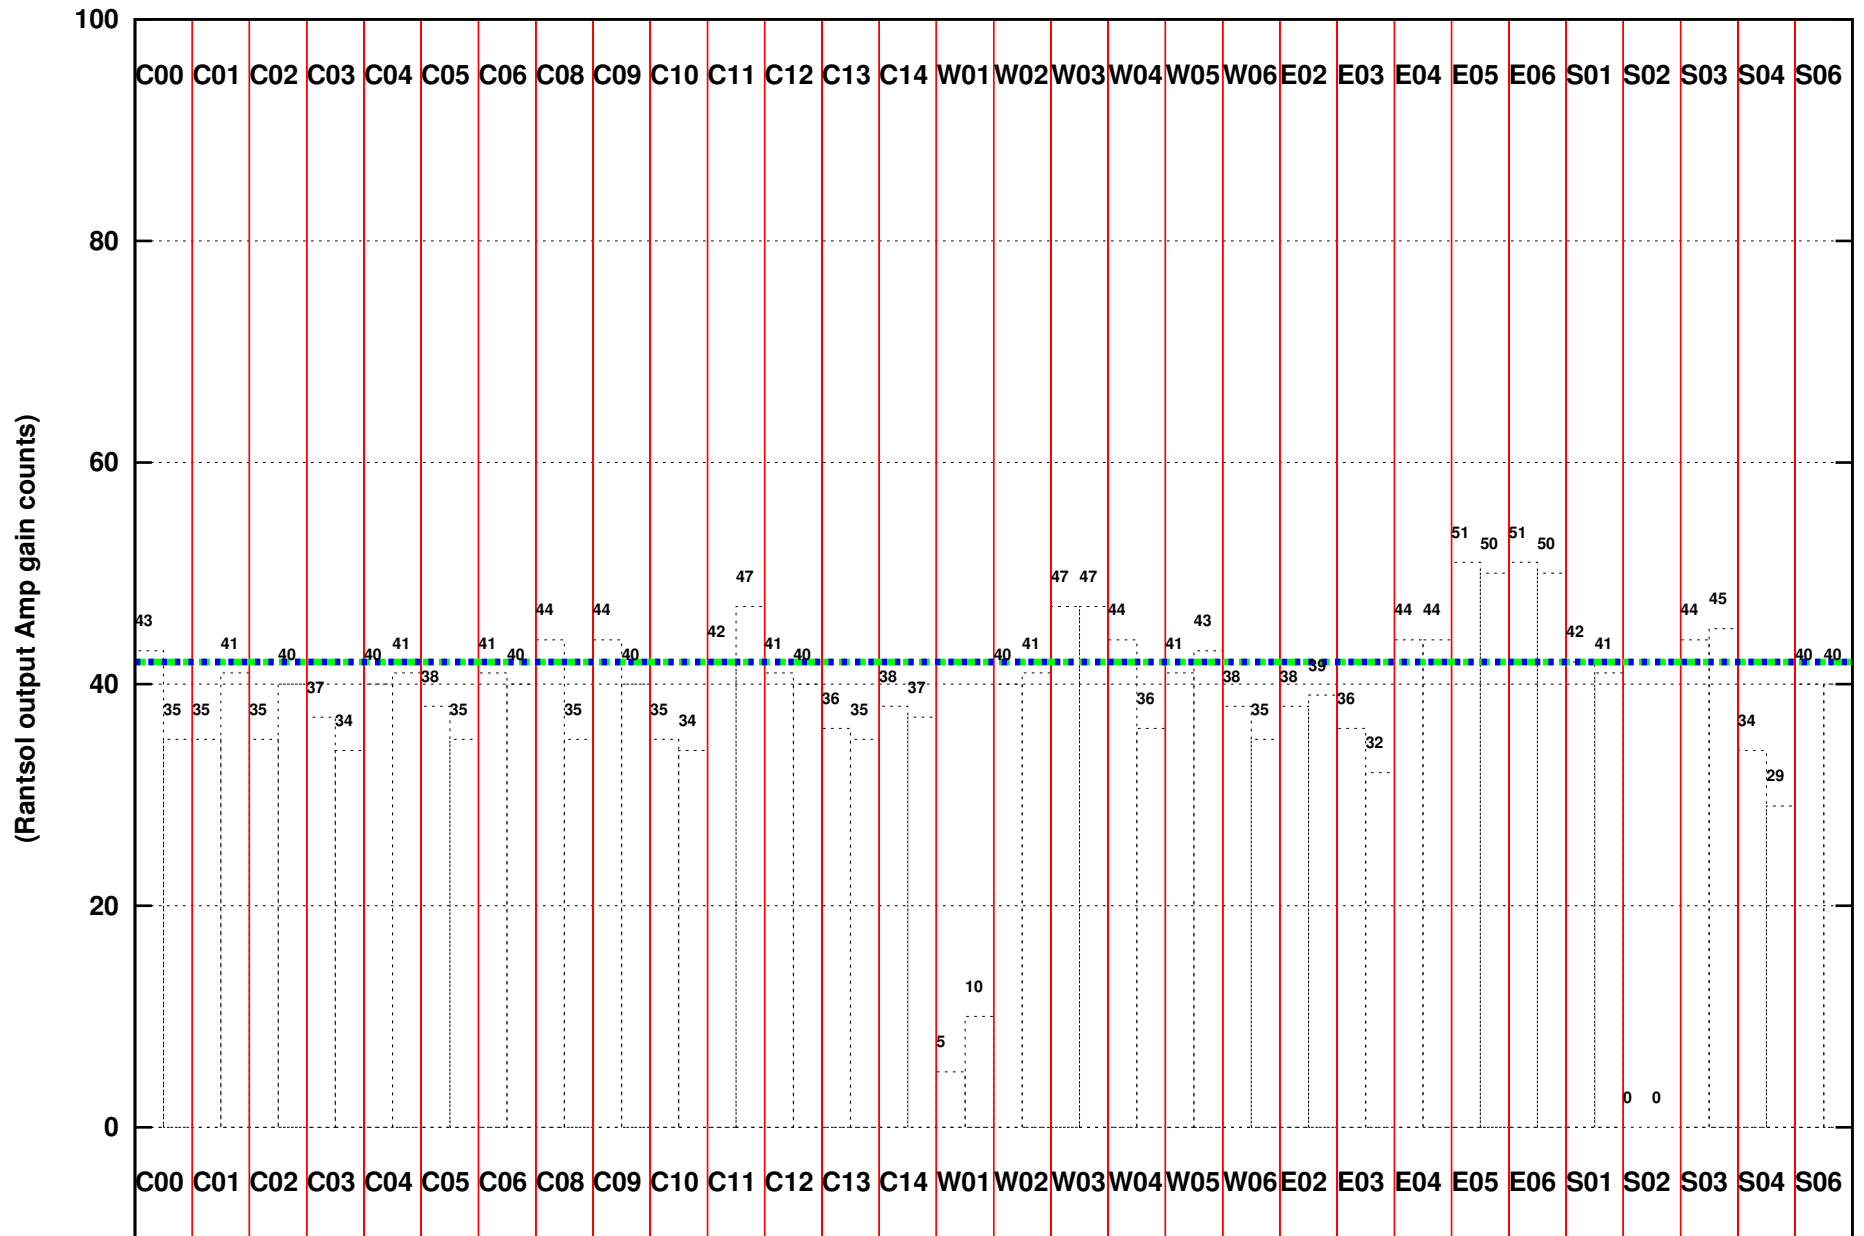

FRINGE STATUS (Rf:1325.000,1325.000 MHz., LO1:0.000,0.000 MHz., LO4/5:1325.000,1325.000 MHz.)

( File:/gwbifrddata2/23mar/35\_012\_23mar2019\_gwb.lta, scan:0, chan:8192, Src:3C147, Date:23Mar2019 14:16:00)