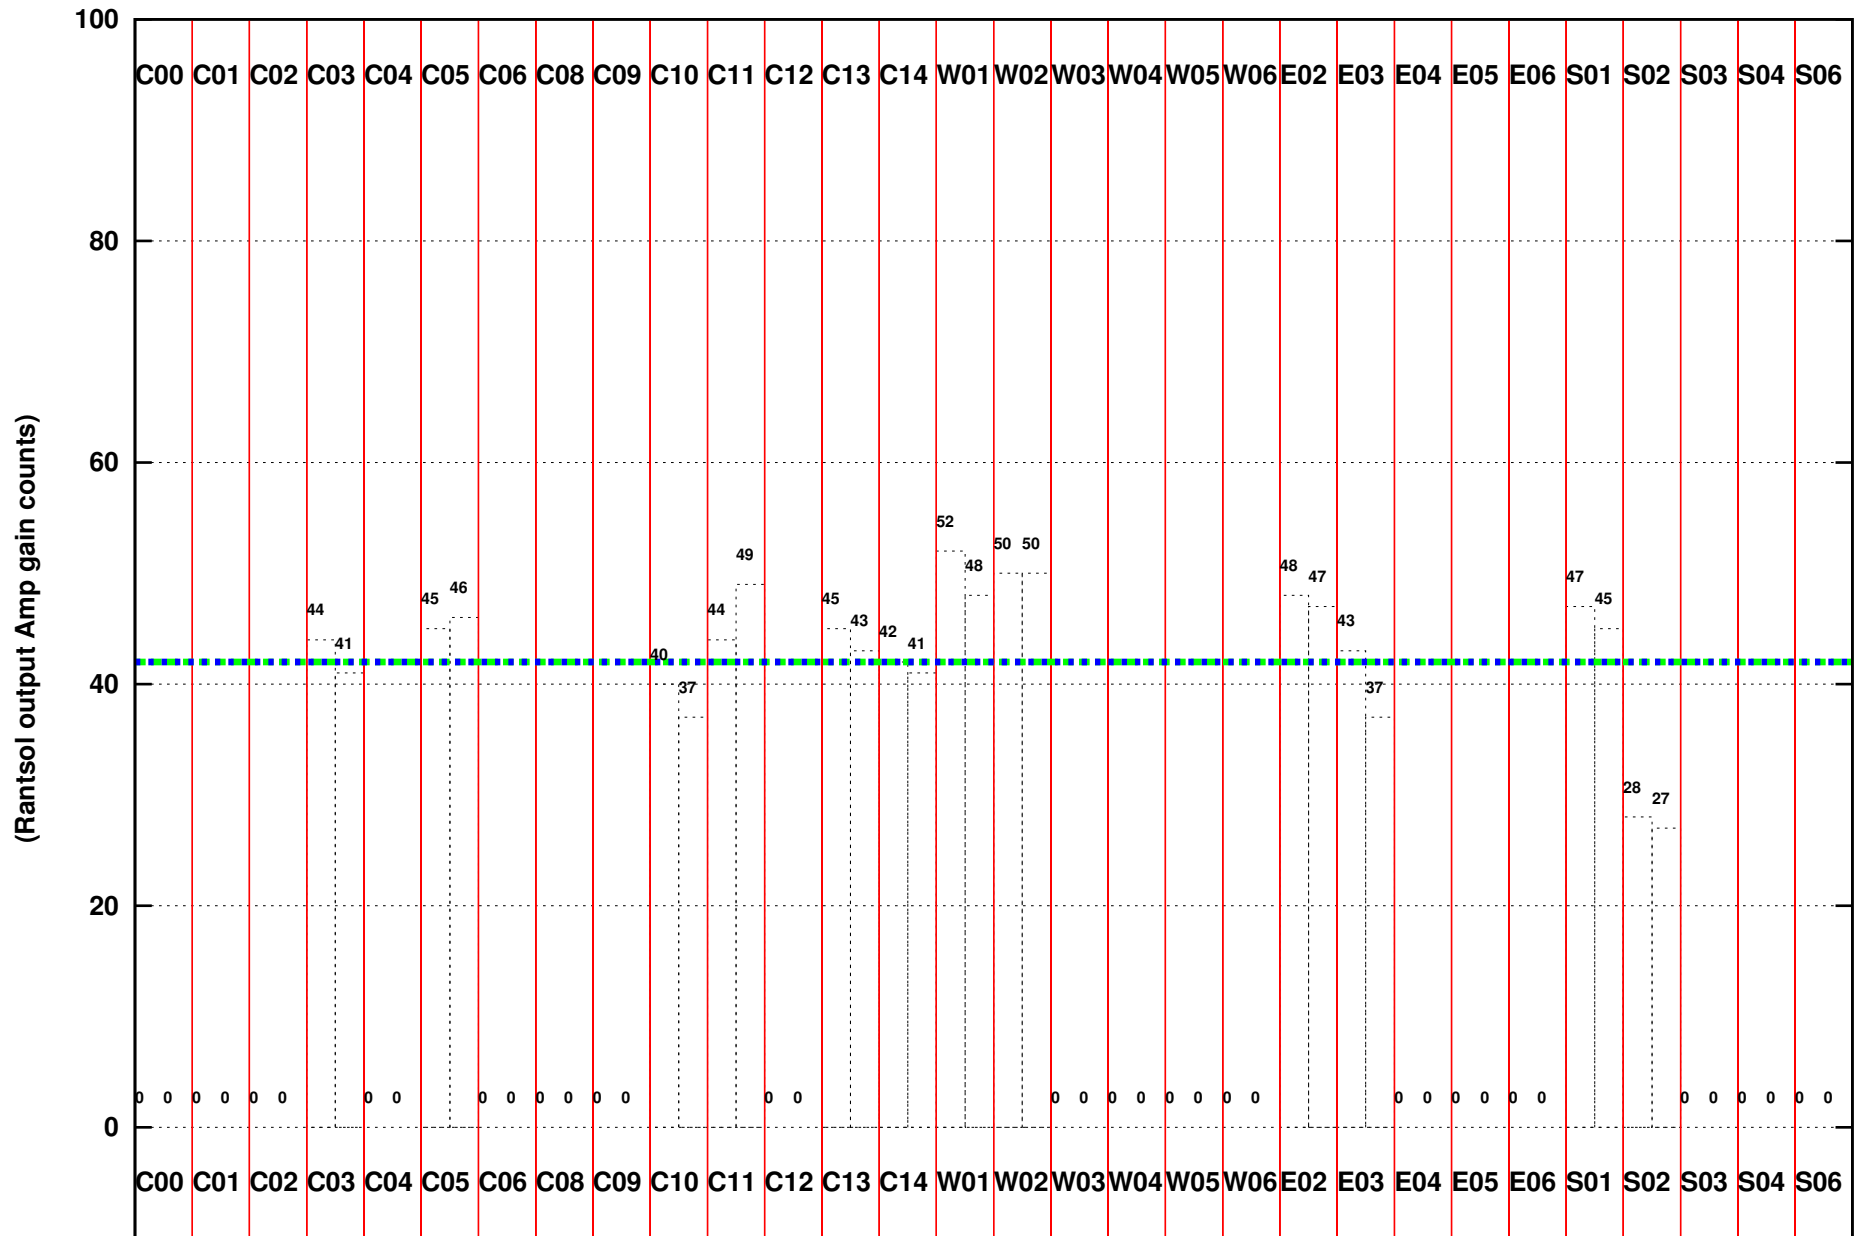

FRINGE STATUS (Rf:1460.000,1460.000 MHz., LO1:0.000,0.000 MHz., LO4/5:1460.000,1460.000 MHz.)

(File:/gwbifrddata2/25mar/35_016A_25mar2019_suba4_gwb.lta, scan:0, chan:512, Src:3C286, Date:25Mar2019 00:37:59)