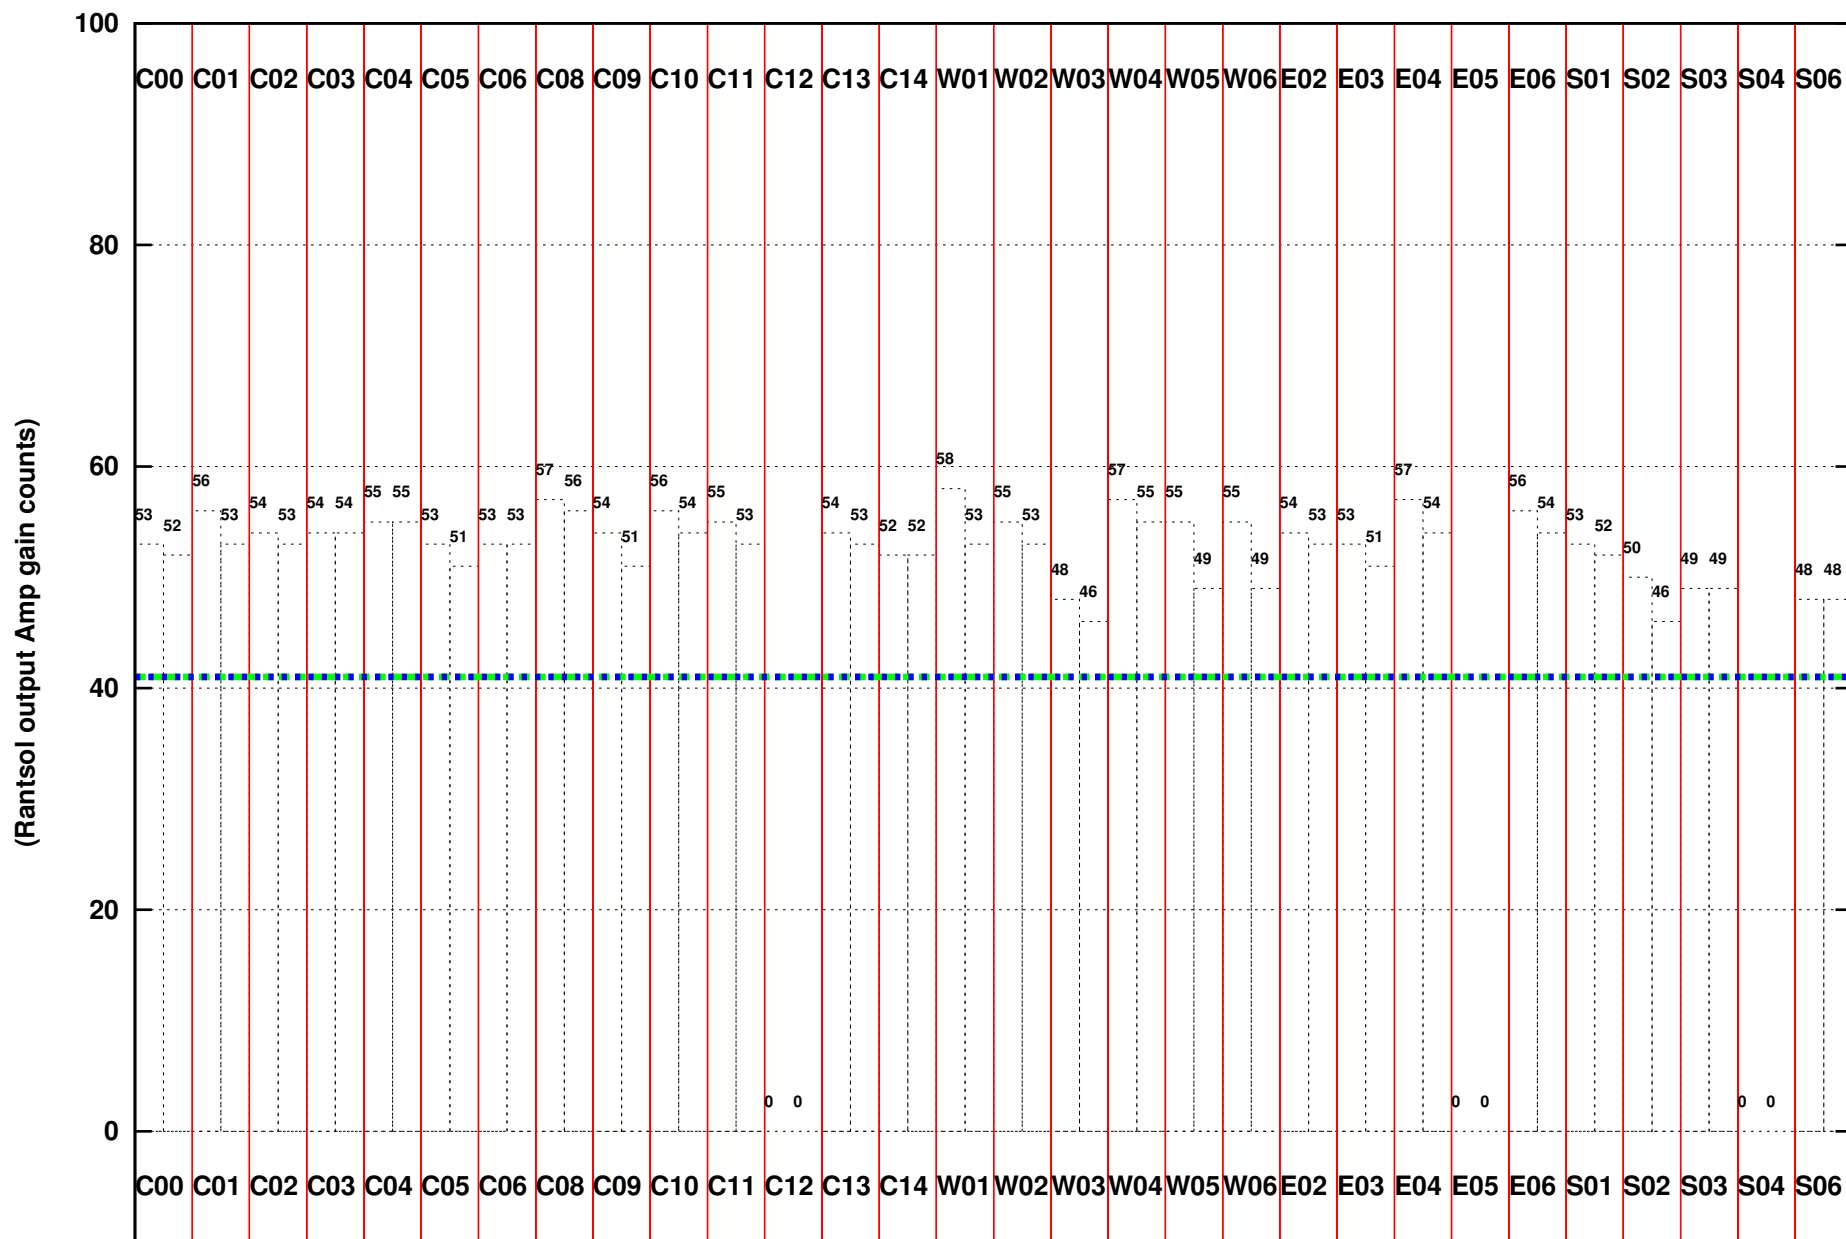

FRINGE STATUS (Rf:550.000,550.000 MHz., LO1:0.000,0.000 MHz., LO4/5:550.000,550.000 MHz.)

( File:/gwbifrddata/25mar/35\_039\_25mar2019\_gwb.lta, scan:0, chan:1024, Src:3C147, Date:25Mar2019 13:18:52)