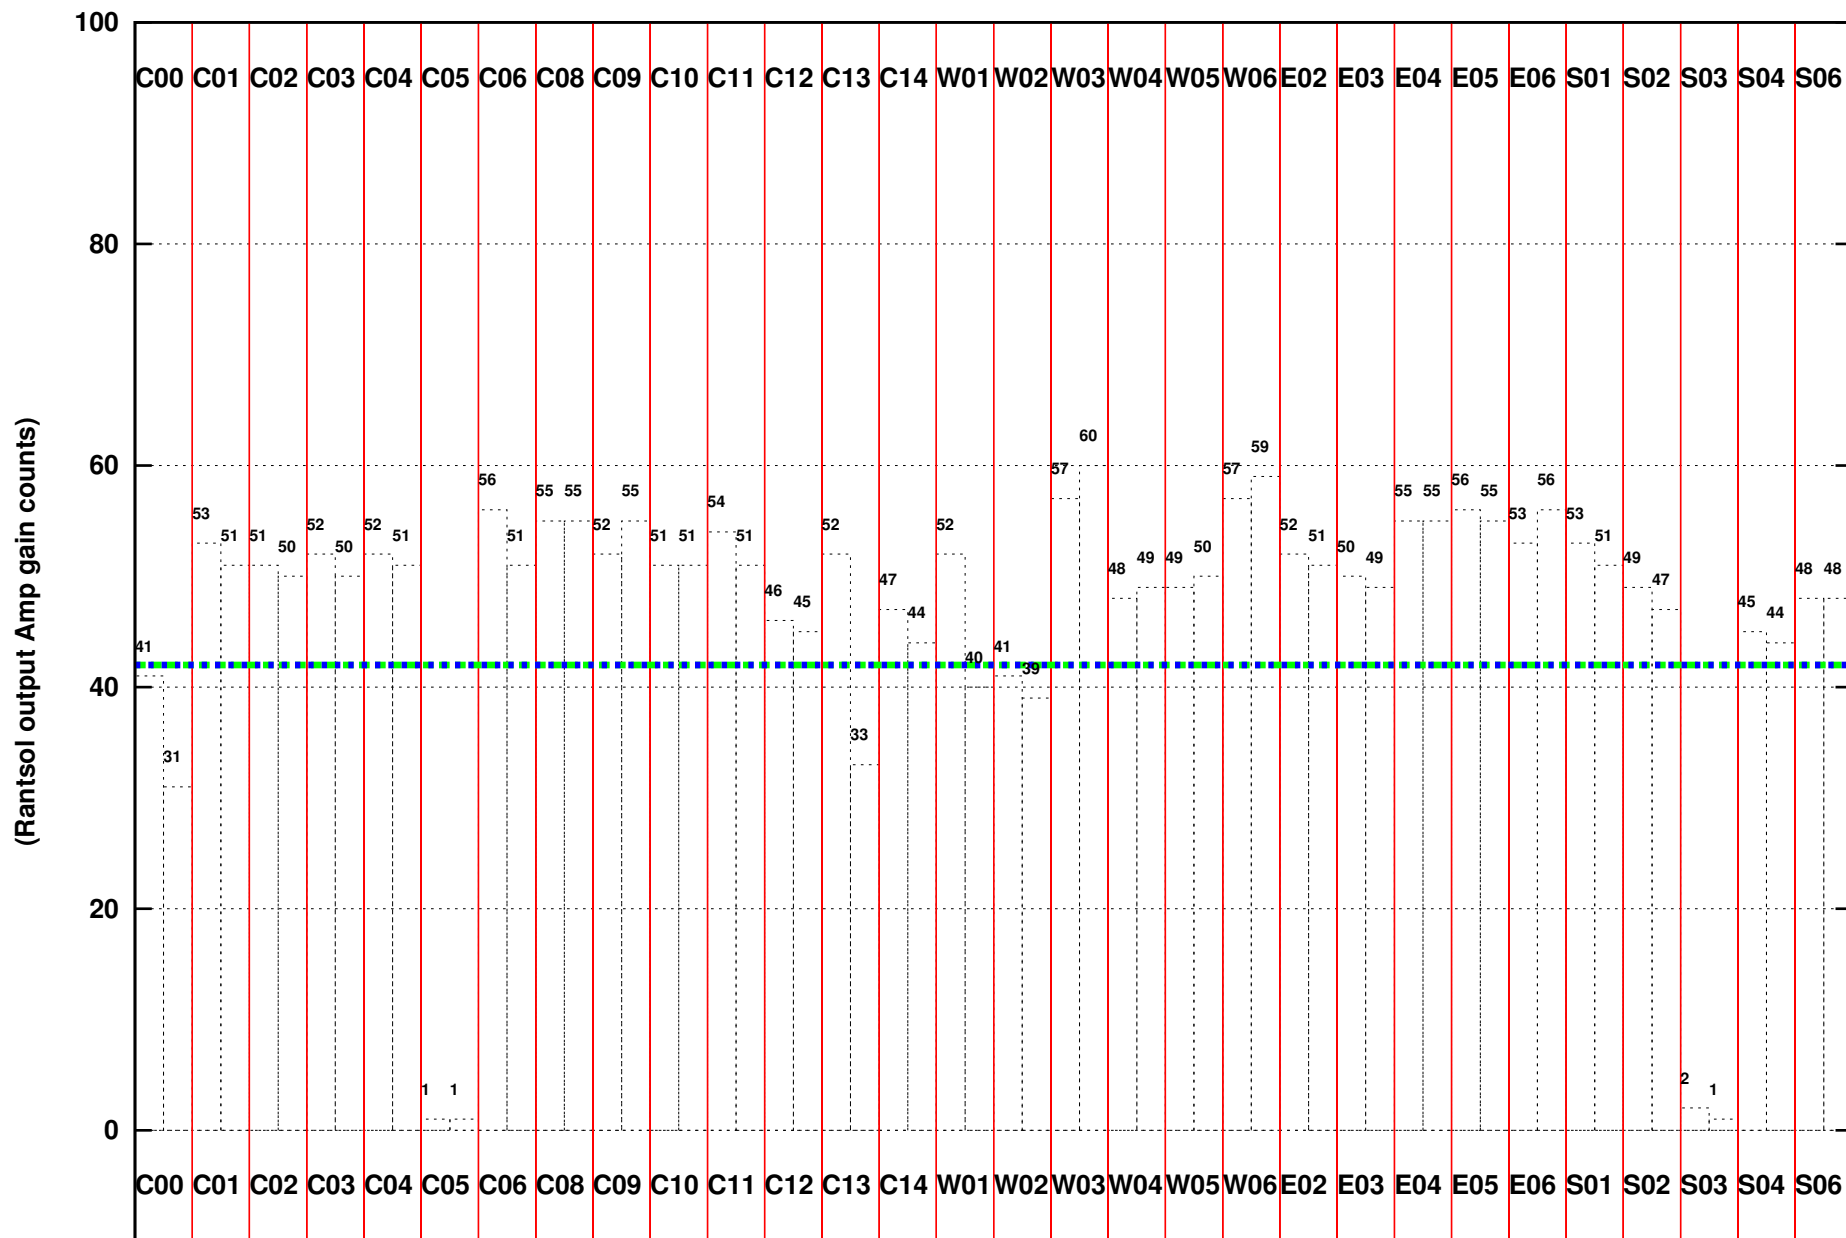

FRINGE STATUS (Rf:1460.000,1460.000 MHz., LO1:1460.000,1460.000 MHz., LO4/5:0.000,0.000 MHz.)

(File:/gwbifrd2/07may/44_107_07may2023_b5_gwb.lta.2, scan:0, chan:1024, Src:3C286, Date:07May2023 20:31:25)