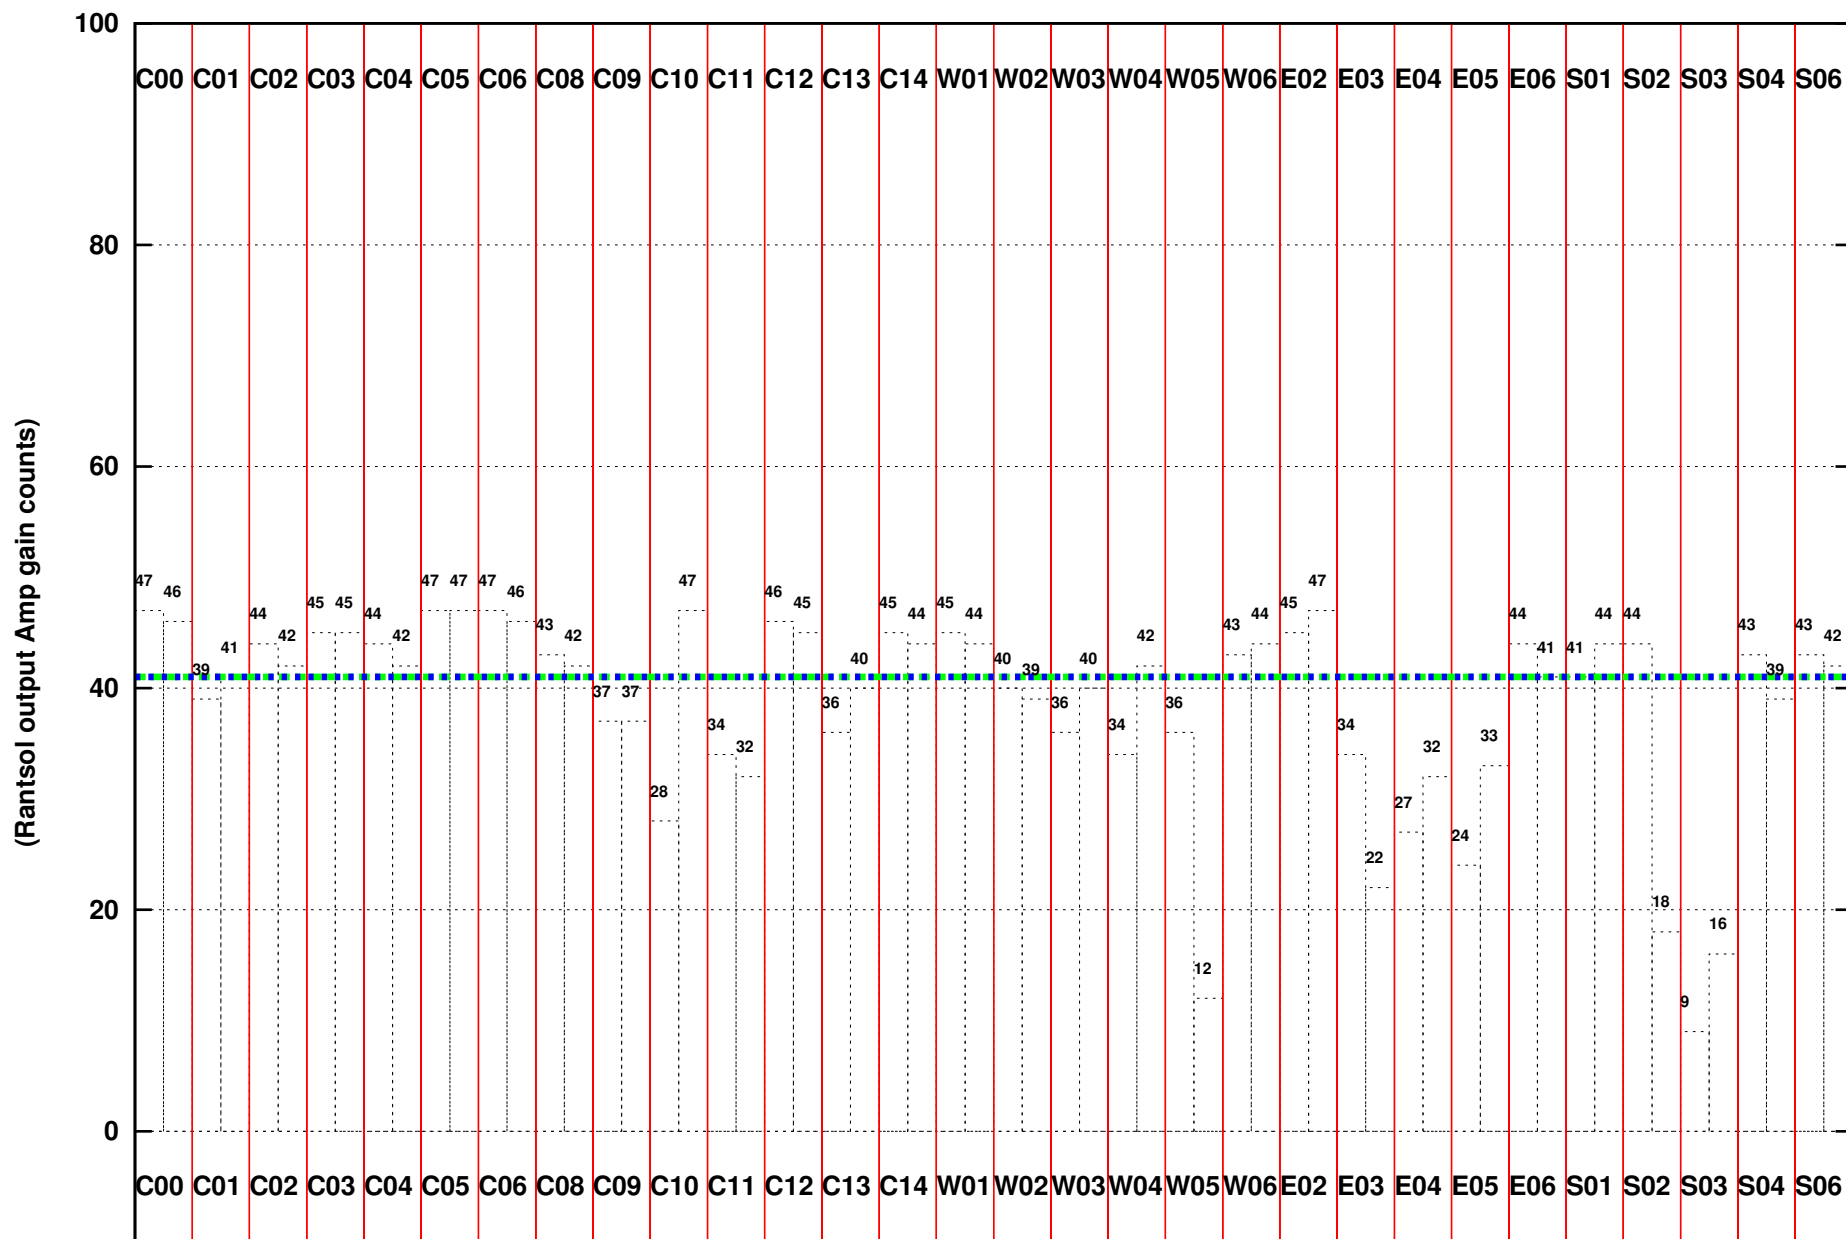

FRINGE STATUS (Rf:550.000,550.000 MHz., LO1:550.000,550.000 MHz., LO4/5:0.000,0.000 MHz.)

(File:/gwbifrddata2/08may/44_094_08may2023_b4_gwb.lta, scan:0, chan:1024, Src:3C286, Date:08May2023 21:13:03)