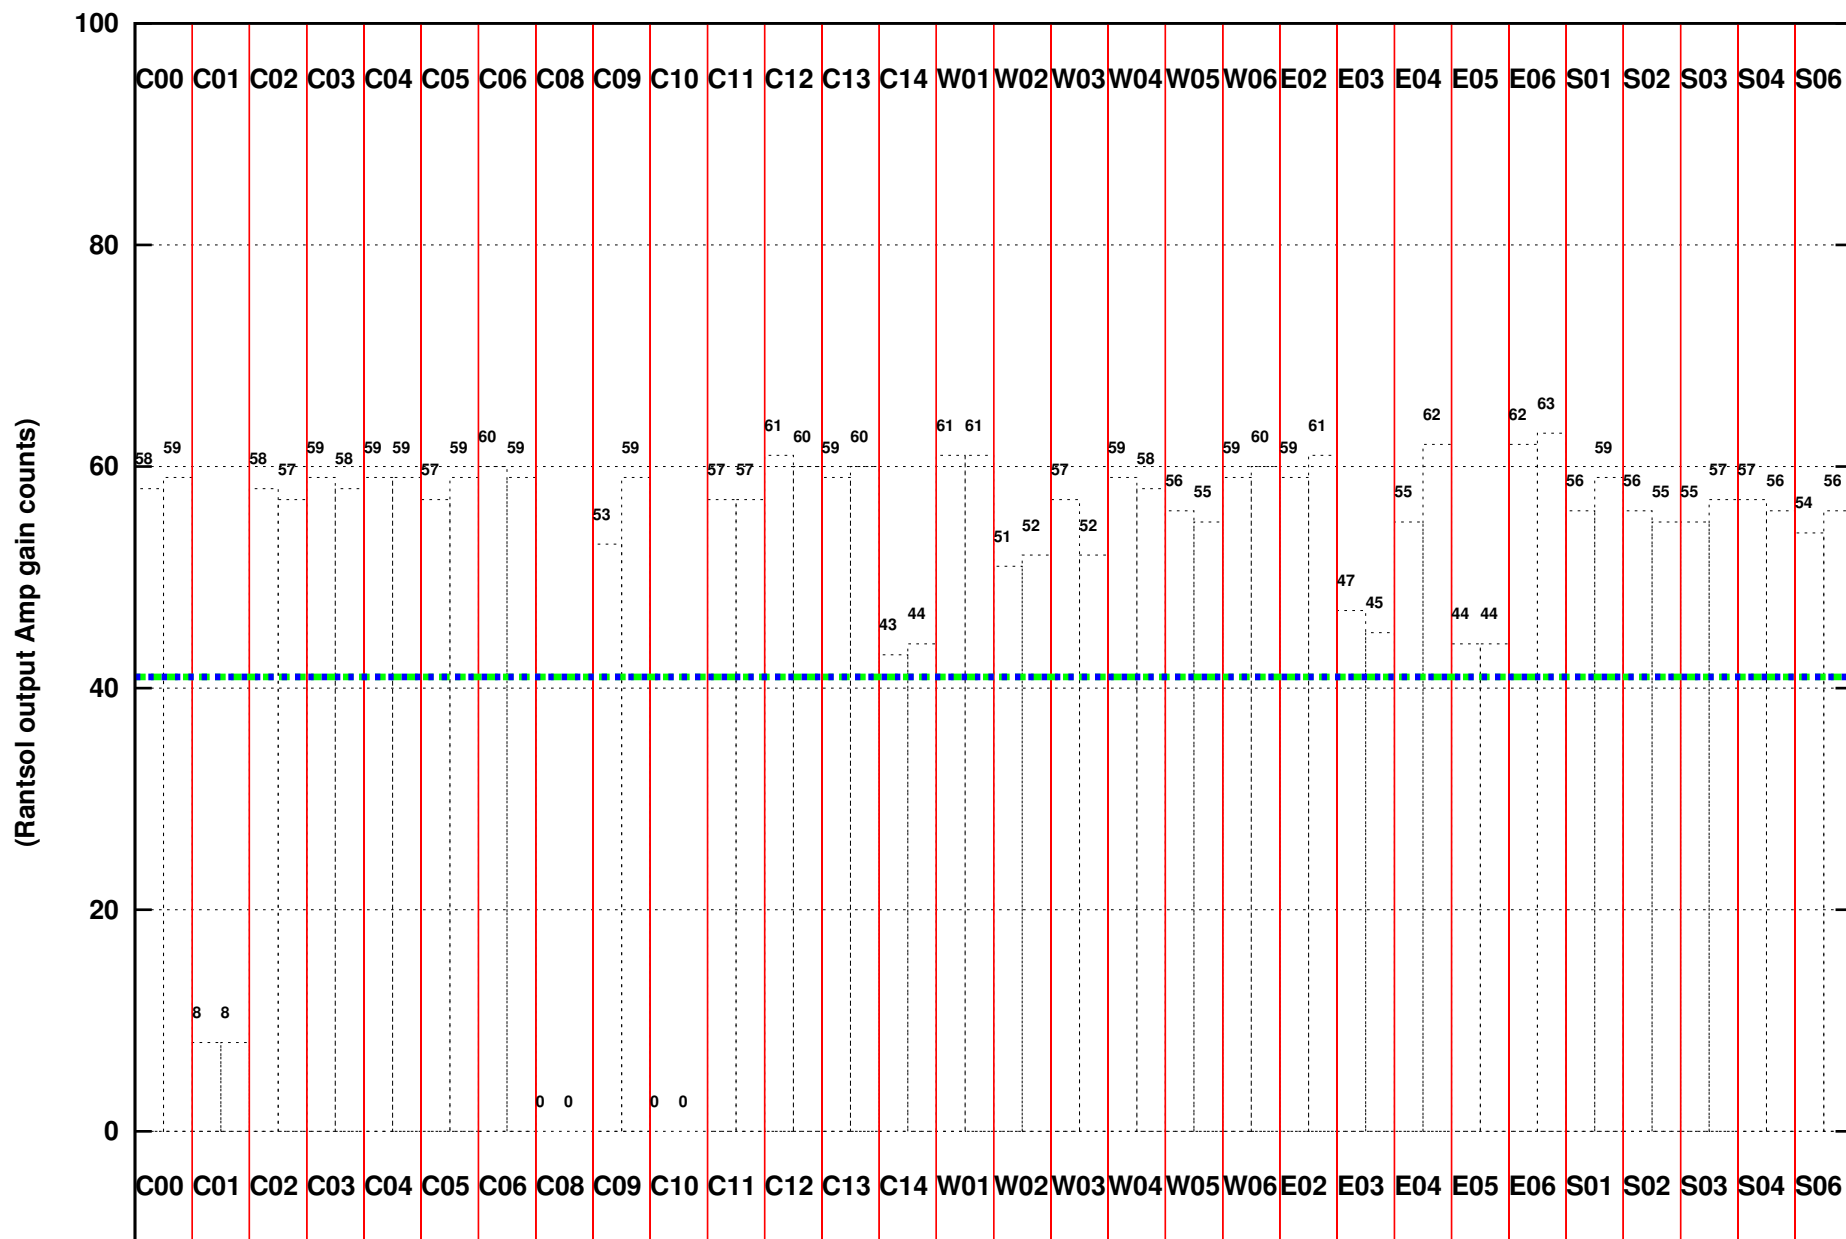

FRINGE STATUS (Rf:550.000,550.000 MHz., LO1:550.000,550.000 MHz., LO4/5:0.000,0.000 MHz.)

( File:/gwbifrddata1/10may/44\_107\_10may2023\_b4\_gwb.lta, scan:0, chan:1024, Src:3C286, Date:10May2023 03:27:16)