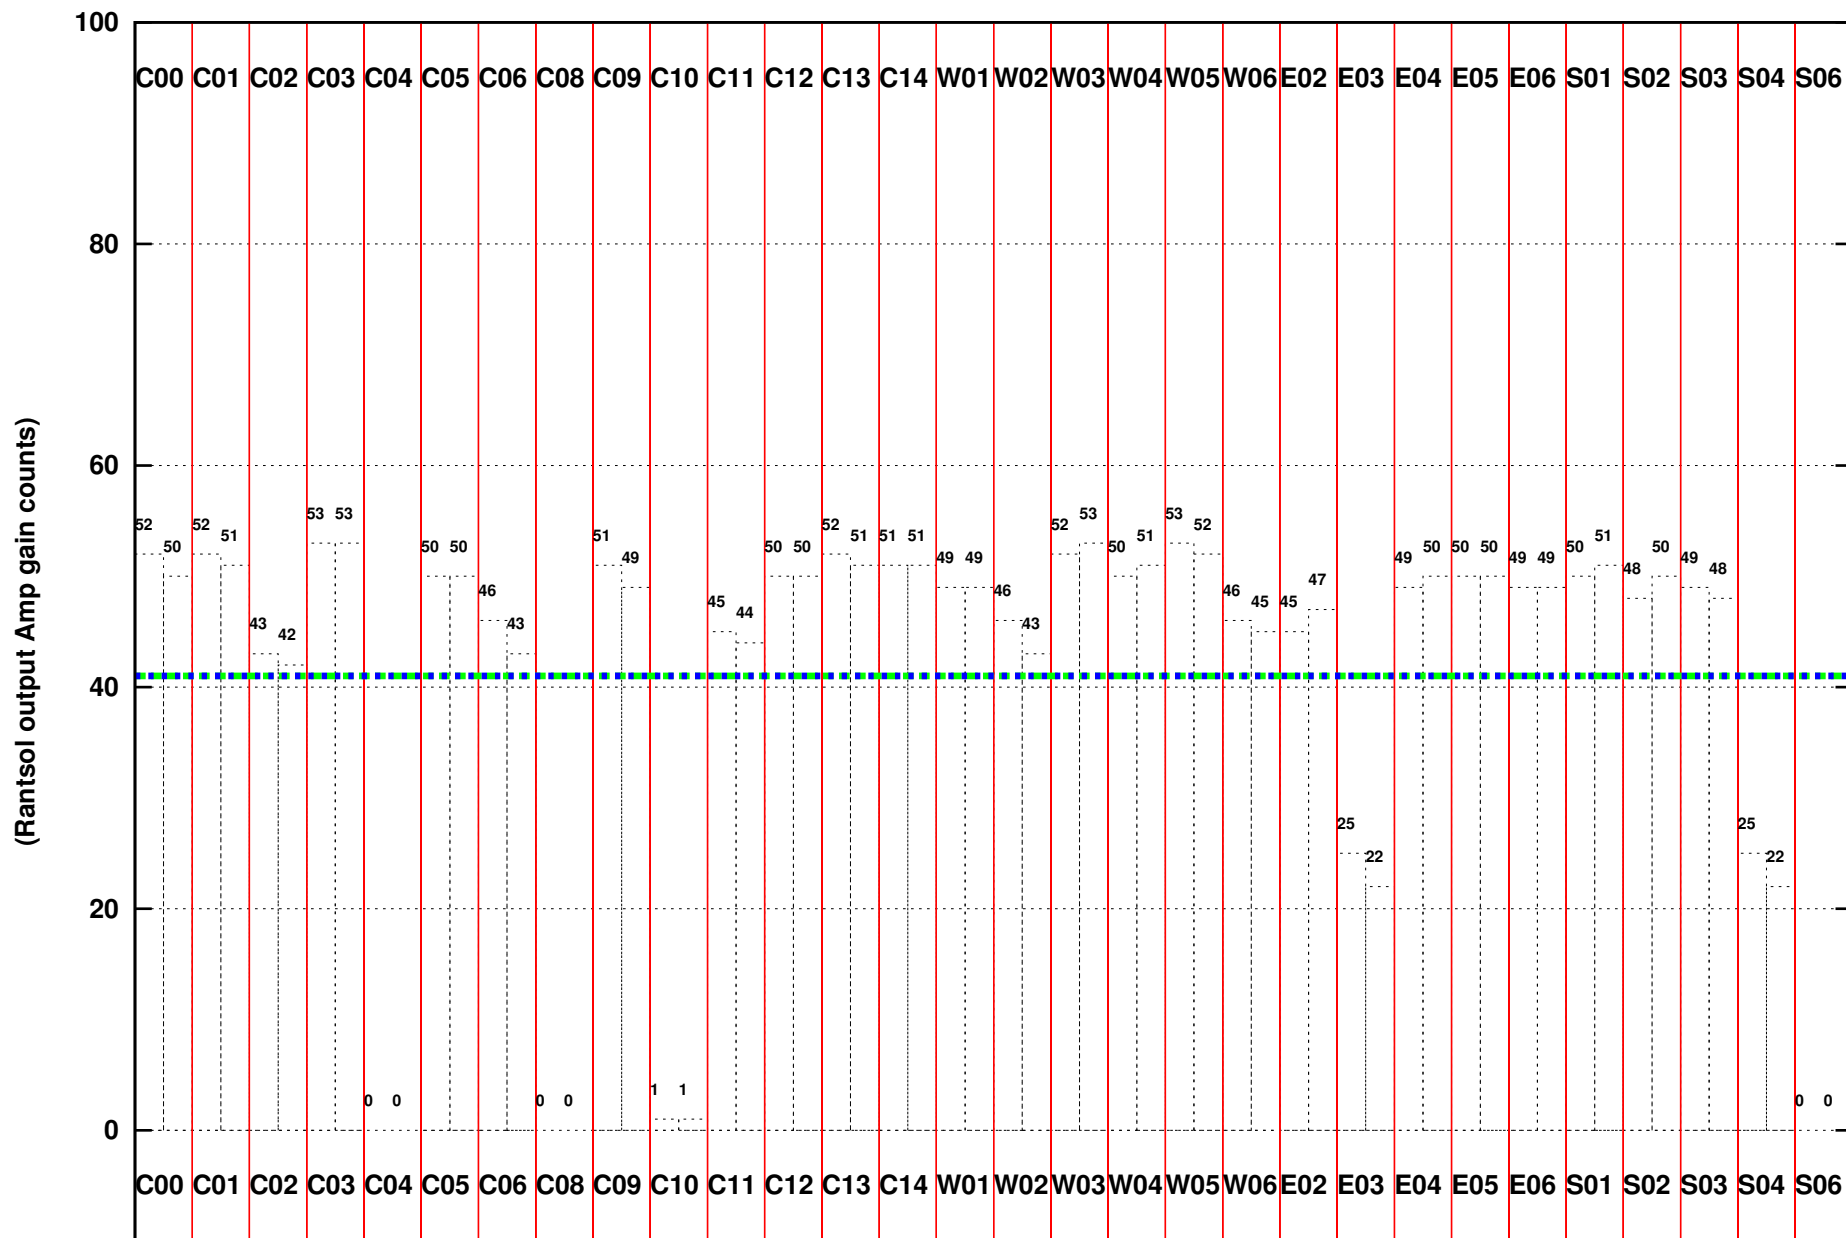

FRINGE STATUS (Rf:500.000,500.000 MHz., LO1:500.000,500.000 MHz., LO4/5:0.000,0.000 MHz.)

(File:/gwbifrddata1/11may/44_008_11may2023_b3_gwb.lta, scan:0, chan:1024, Src:3C147, Date:11May2023 18:34:21)