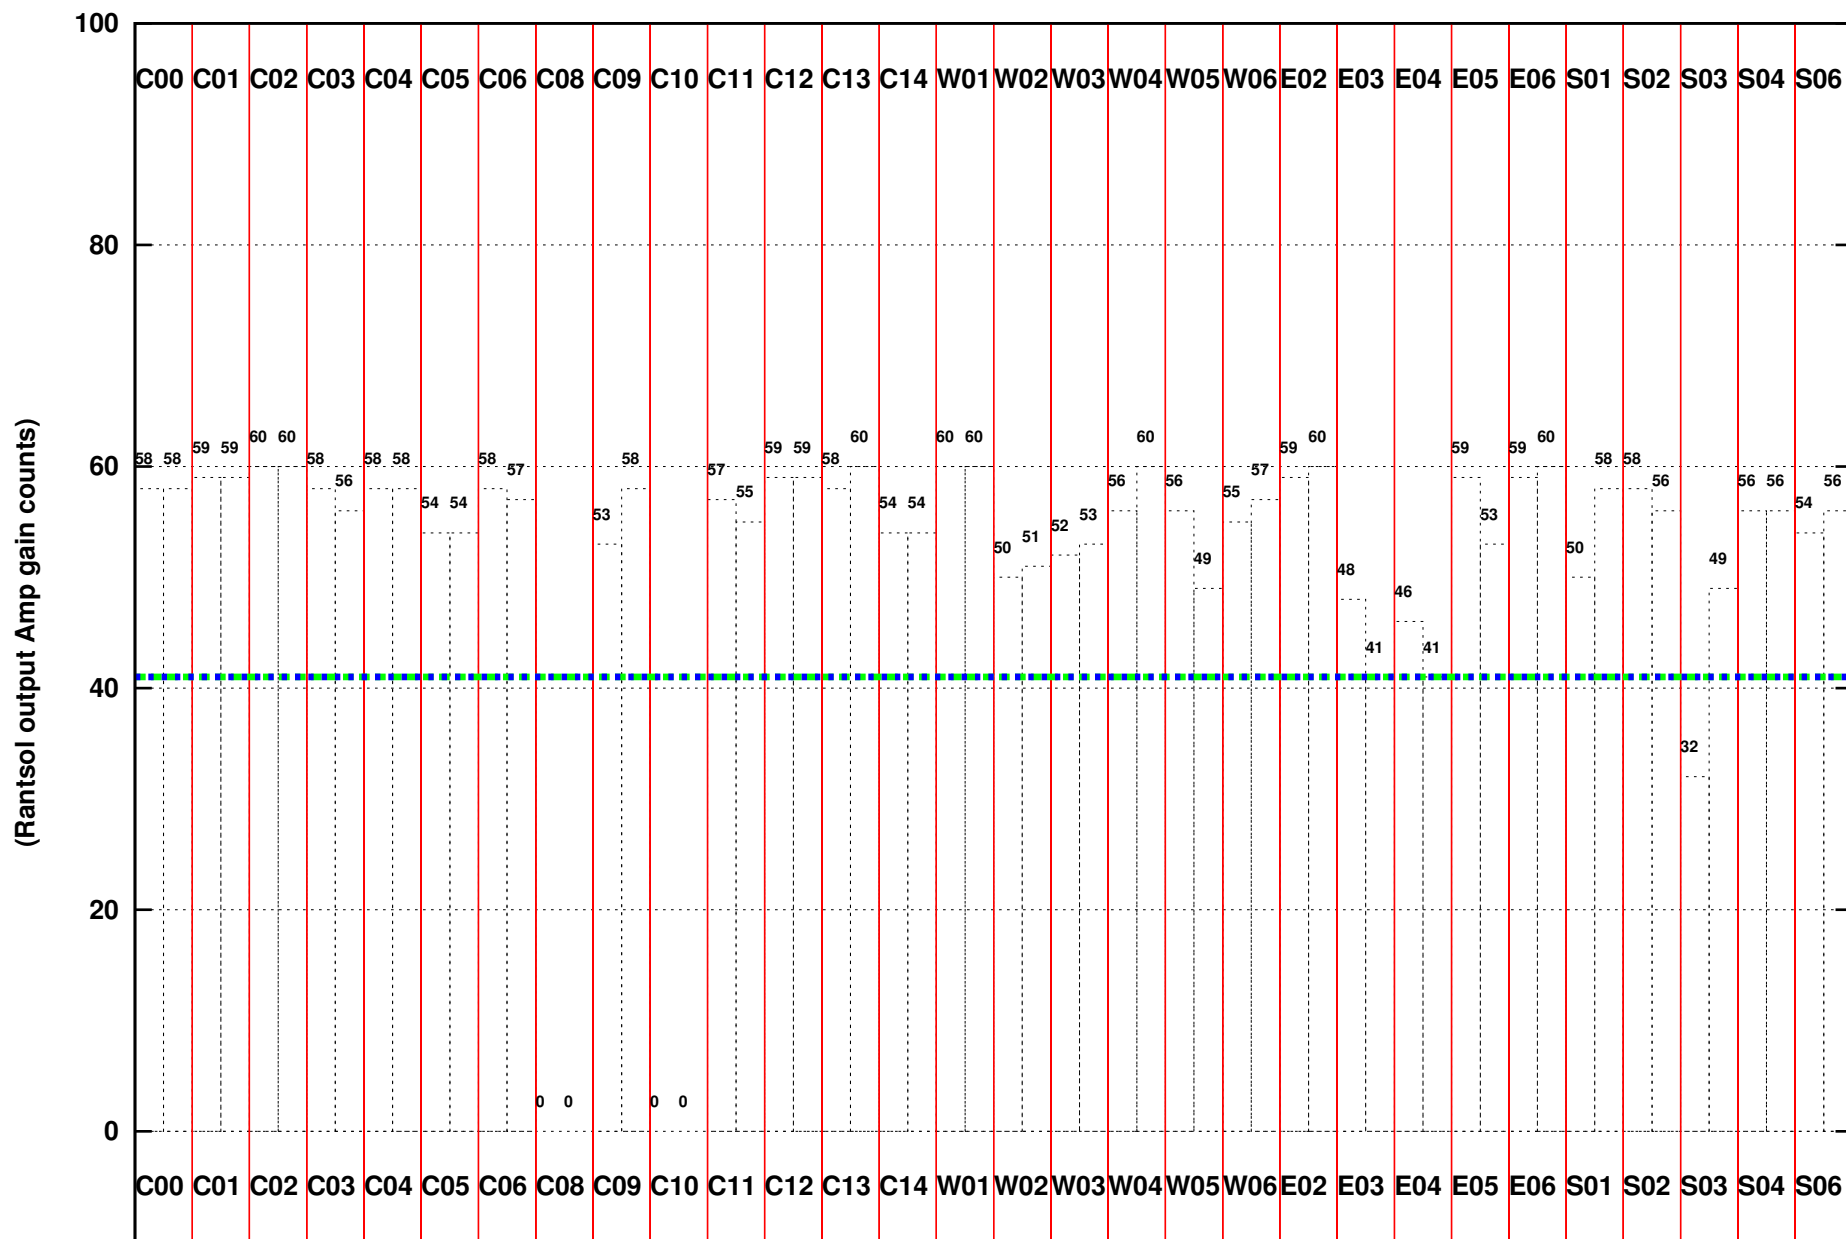

FRINGE STATUS (Rf:550.000,550.000 MHz., LO1:550.000,550.000 MHz., LO4/5:0.000,0.000 MHz.)

( File:/gwbifrdta1/11may/44\_107\_11may2023\_b4\_gwb.lta.1, scan:0, chan:1024, Src:3C286, Date:11May2023 21:38:40)