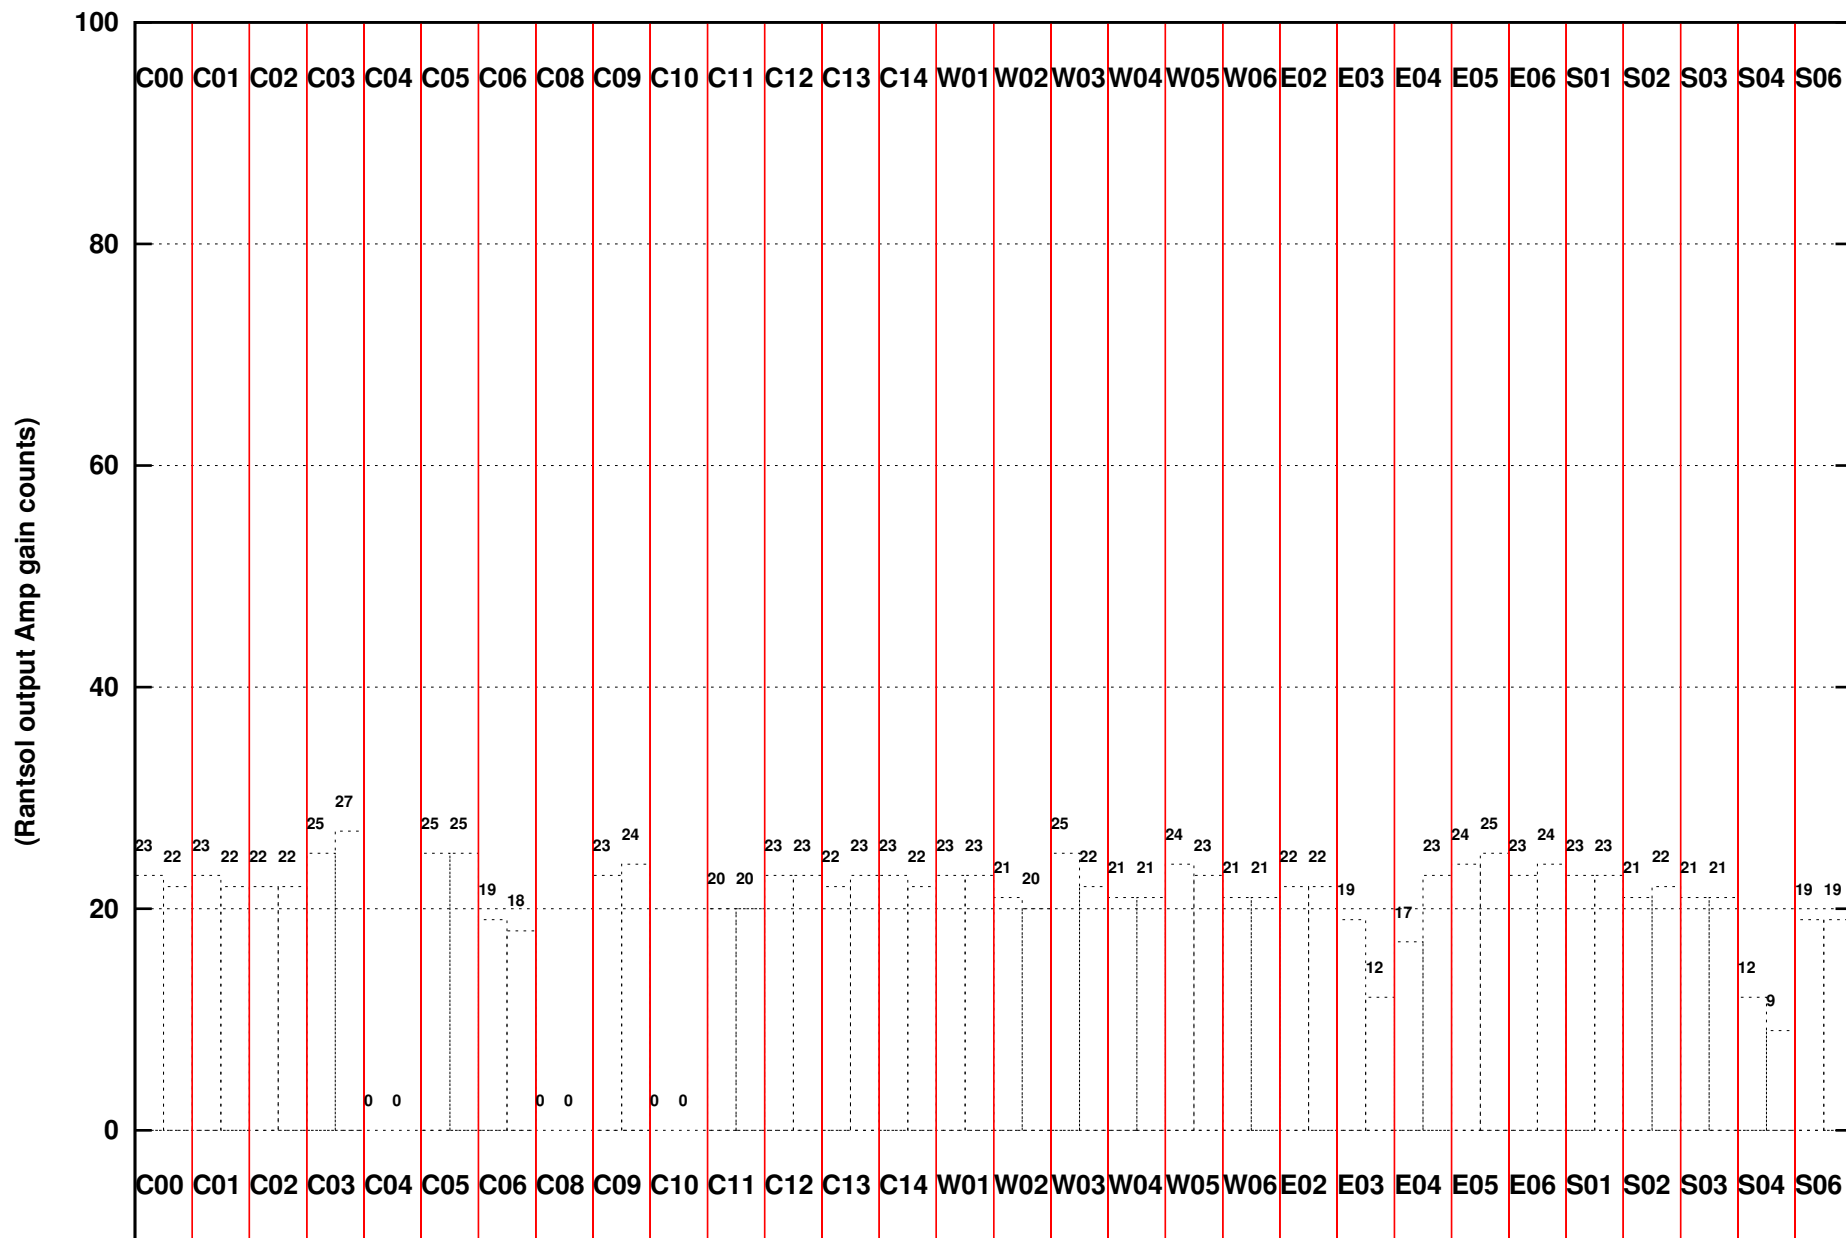

FRINGE STATUS (Rf:500.000,500.000 MHz., LO1:500.000,500.000 MHz., LO4/5:0.000,0.000 MHz.)

( File:/gwbifrddata/12may/44\_068\_12may2023\_band3\_gwb.lta, scan:0, chan:2048, Src:1526-138, Date:12May2023 03:36:52)