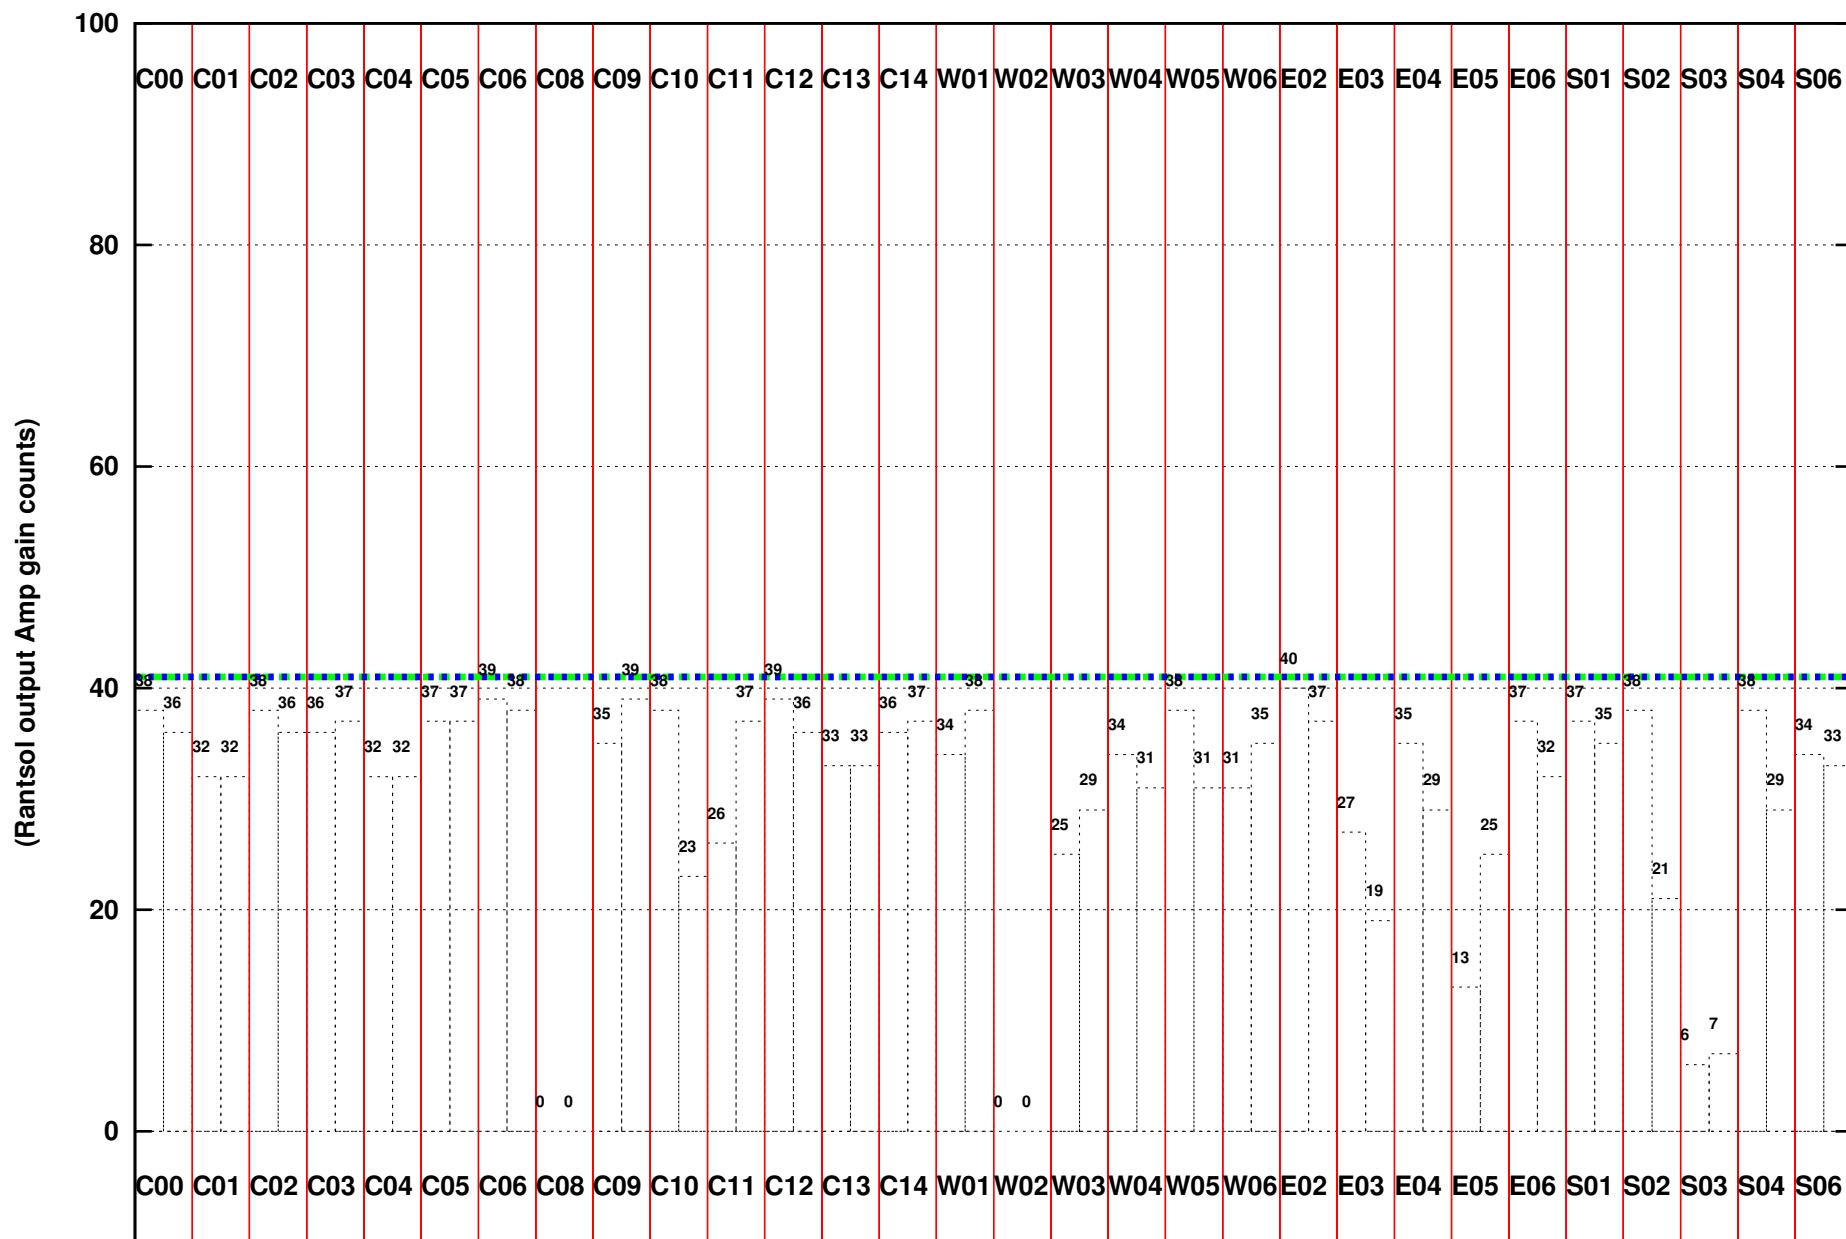

FRINGE STATUS (Rf:550.000,550.000 MHz., LO1:550.000,550.000 MHz., LO4/5:0.000,0.000 MHz.)

(File:/gwbifrddata2/13may/44_029_13may2023_b4_gwb.lta, scan:0, chan:2048, Src:3C147, Date:13May2023 15:18:46)