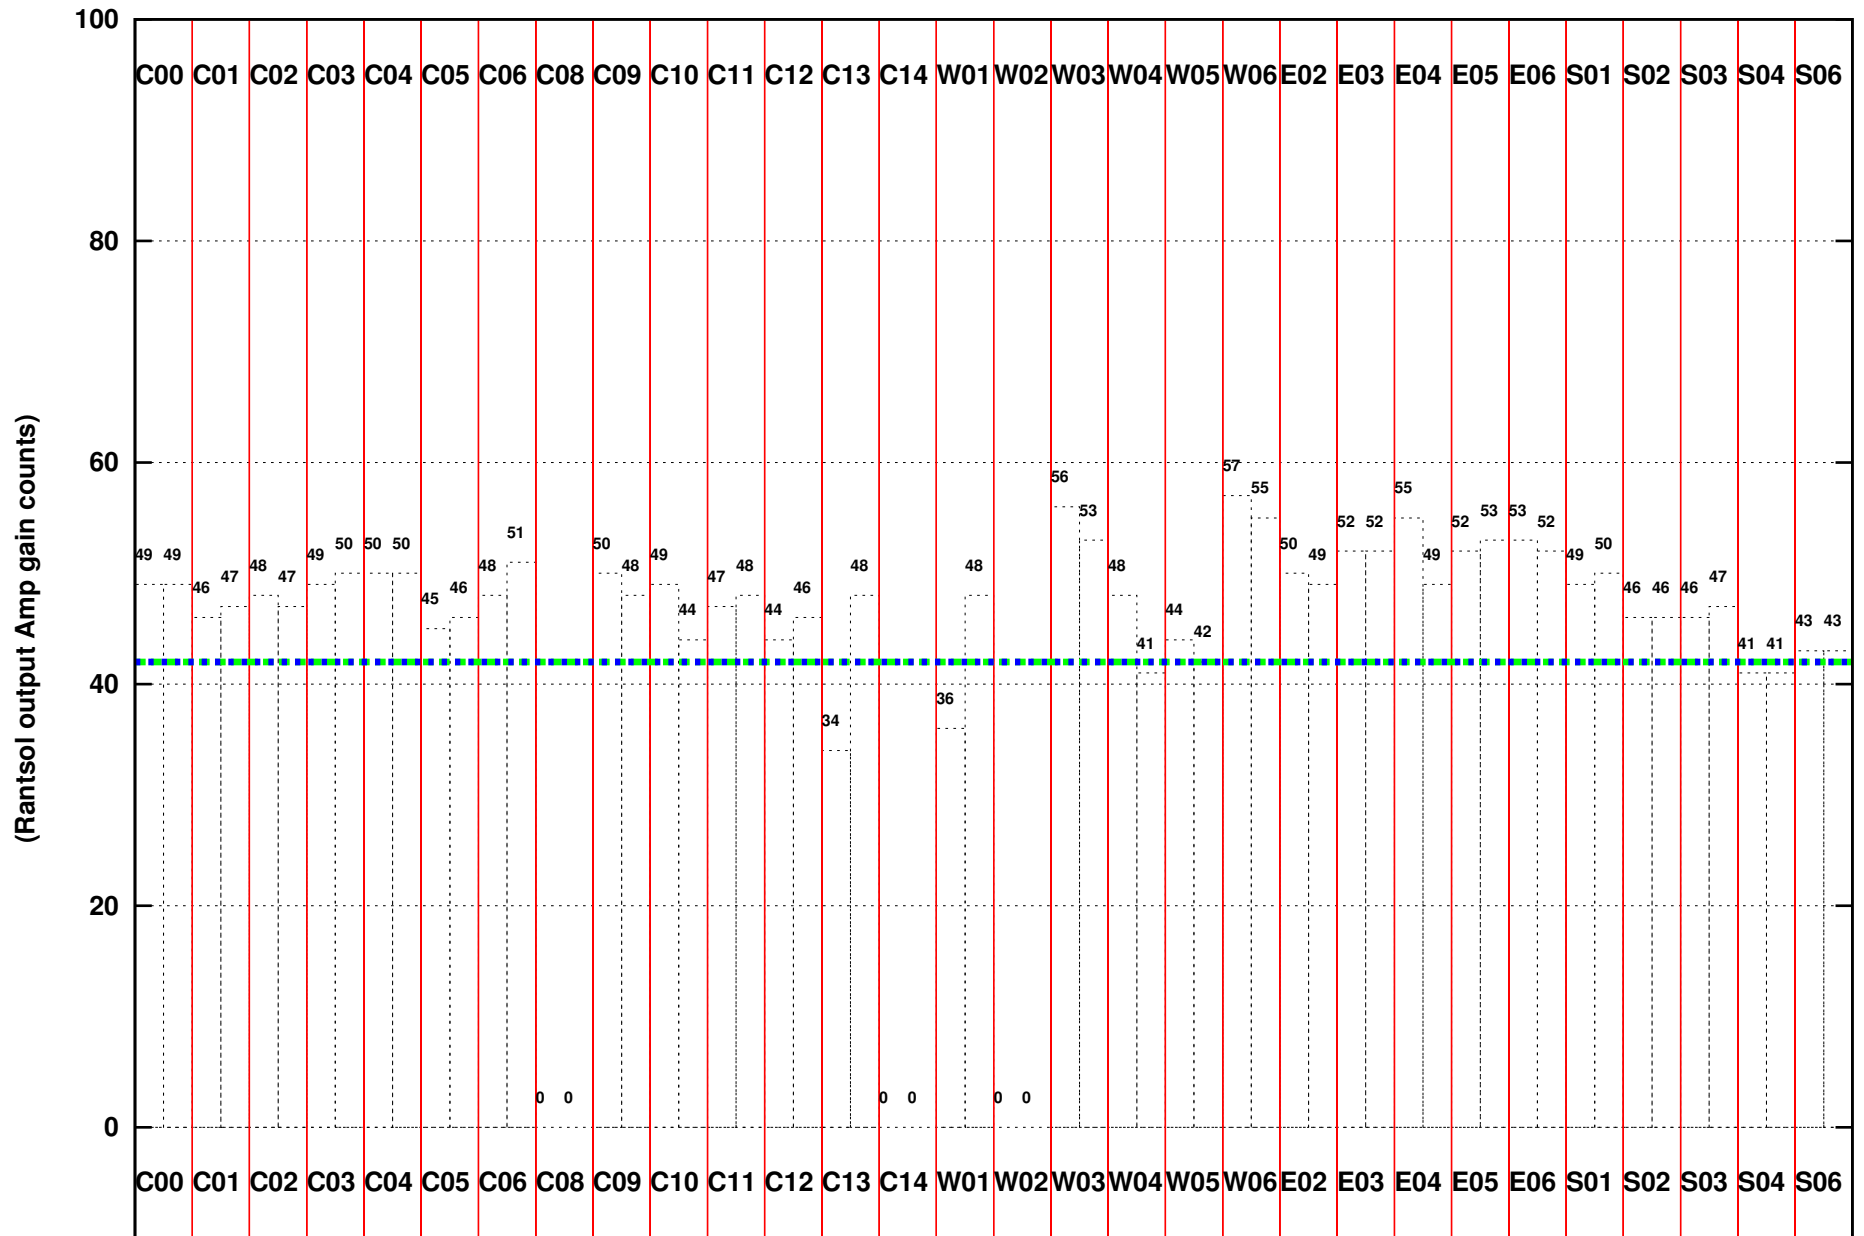

FRINGE STATUS (Rf:1399.350,1399.350 MHz., LO1:1450.000,1450.000 MHz., LO4/5:50.650,50.650 MHz.)

(File:/gwbifrddata1/15may/44_066_15may2023_b5_gwb.lta, scan:0, chan:1024, Src:3C147, Date:15May2023 16:10:21)