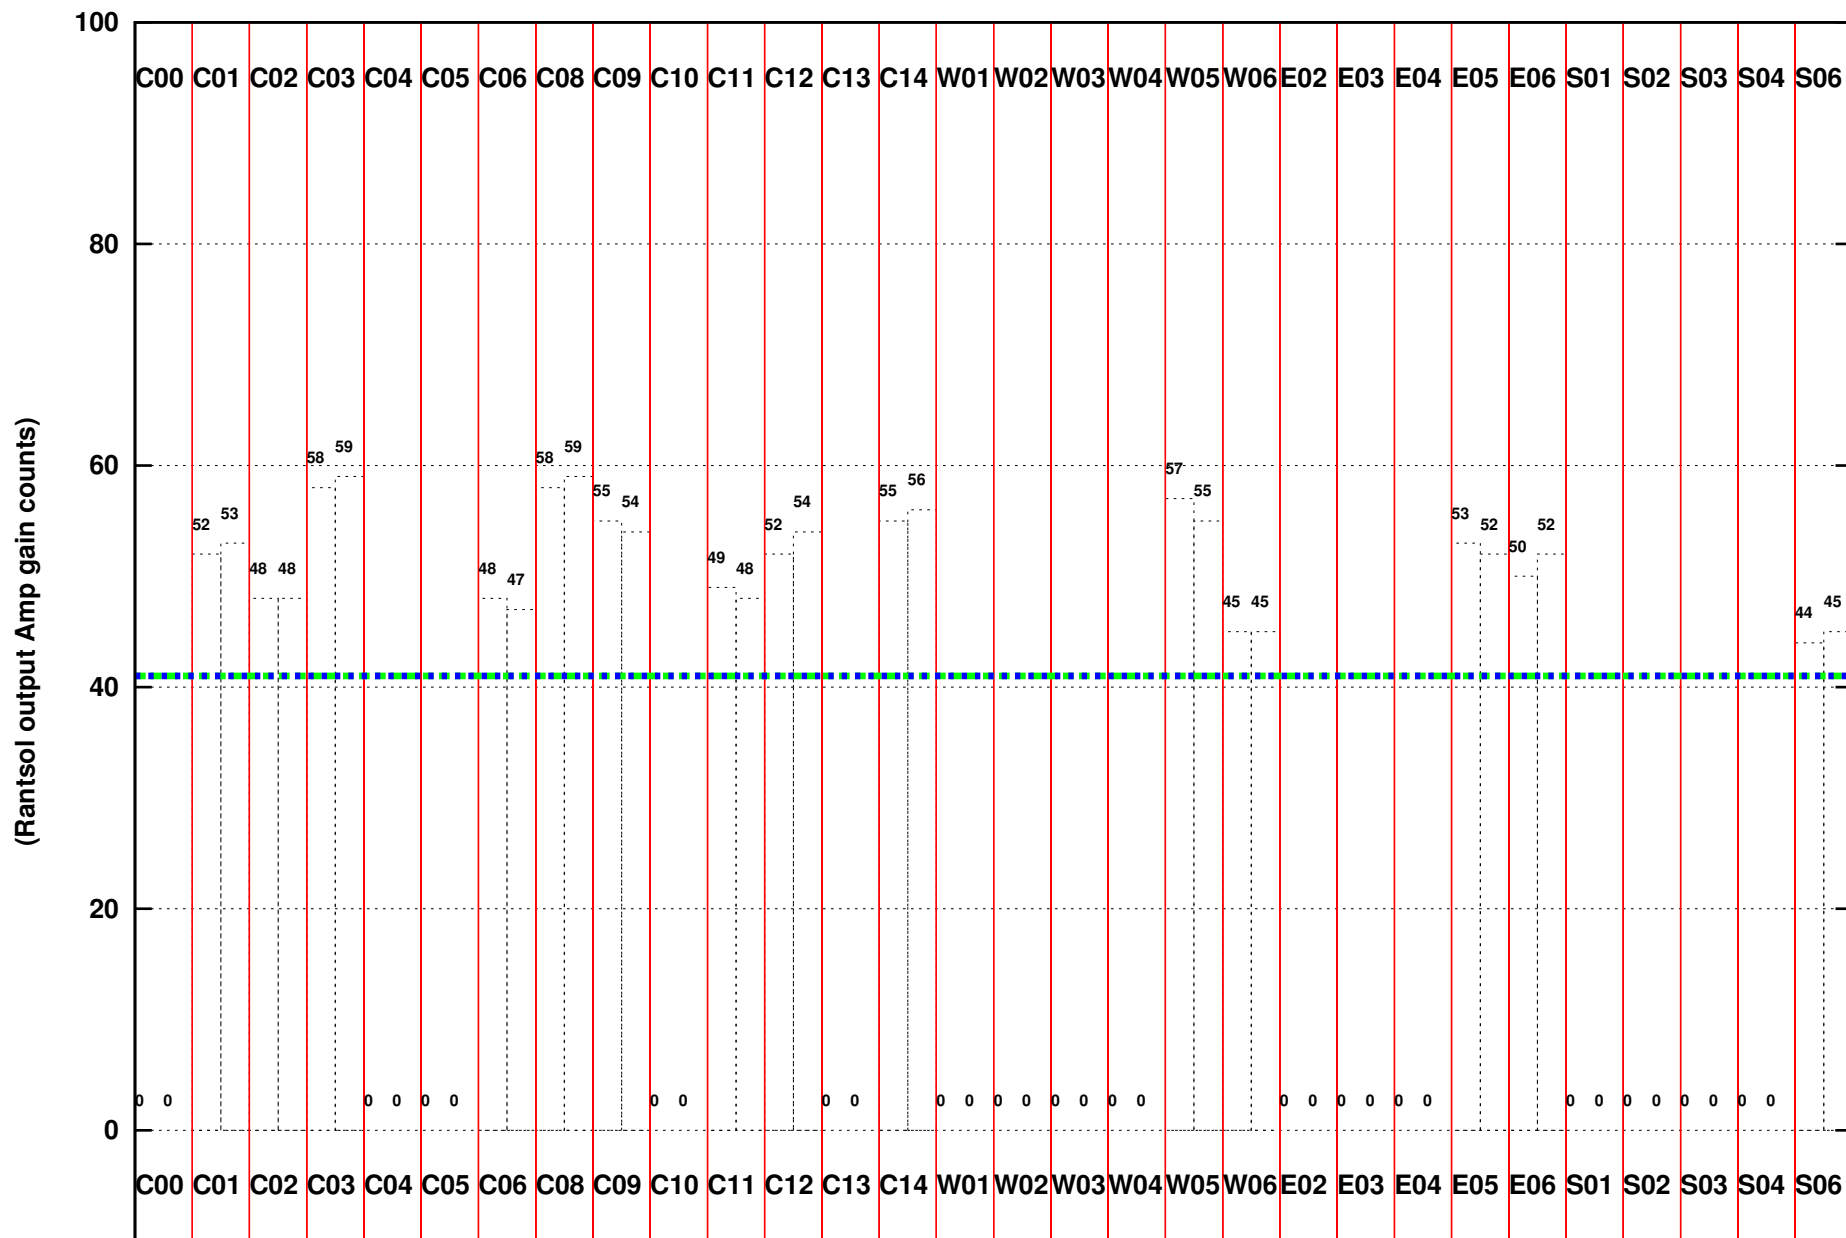

FRINGE STATUS (Rf:500.000,500.000 MHz., LO1:500.000,500.000 MHz., LO4/5:0.000,0.000 MHz.)

( File:/gwbifrddata2/18may/44\_001b\_18may2023\_subar2\_b3\_gwb.lta, scan:1, chan:512, Src:3C286, Date:18May2023 22:20:33)