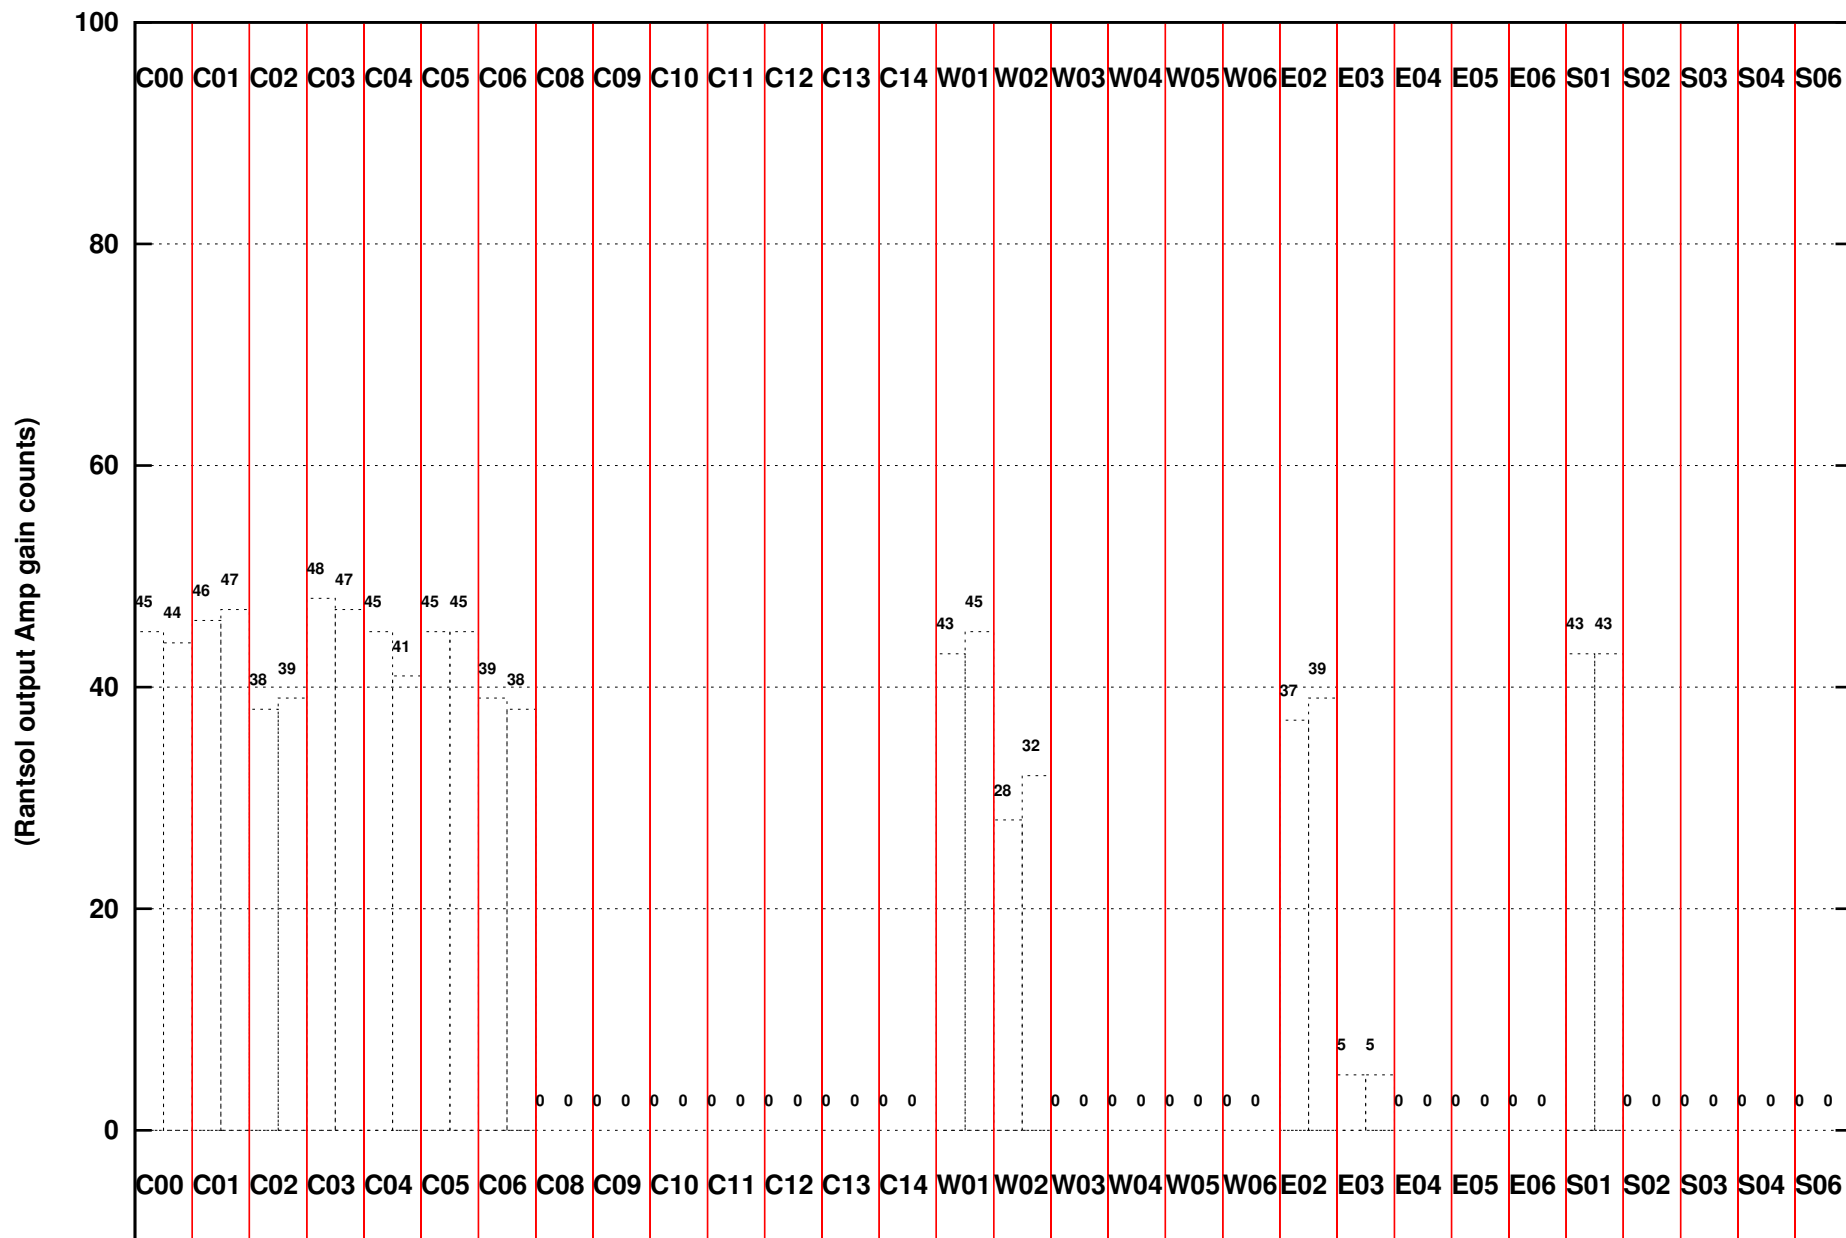

FRINGE STATUS (Rf:500.000,500.000 MHz., LO1:500.000,500.000 MHz., LO4/5:0.000,0.000 MHz.)

(File:/gwbifrddata2/19may/44_080a_19may2023_subar1_b3_gwb.lta, scan:0, chan:2048, Src:1459+716, Date:19May2023 19:16:21)