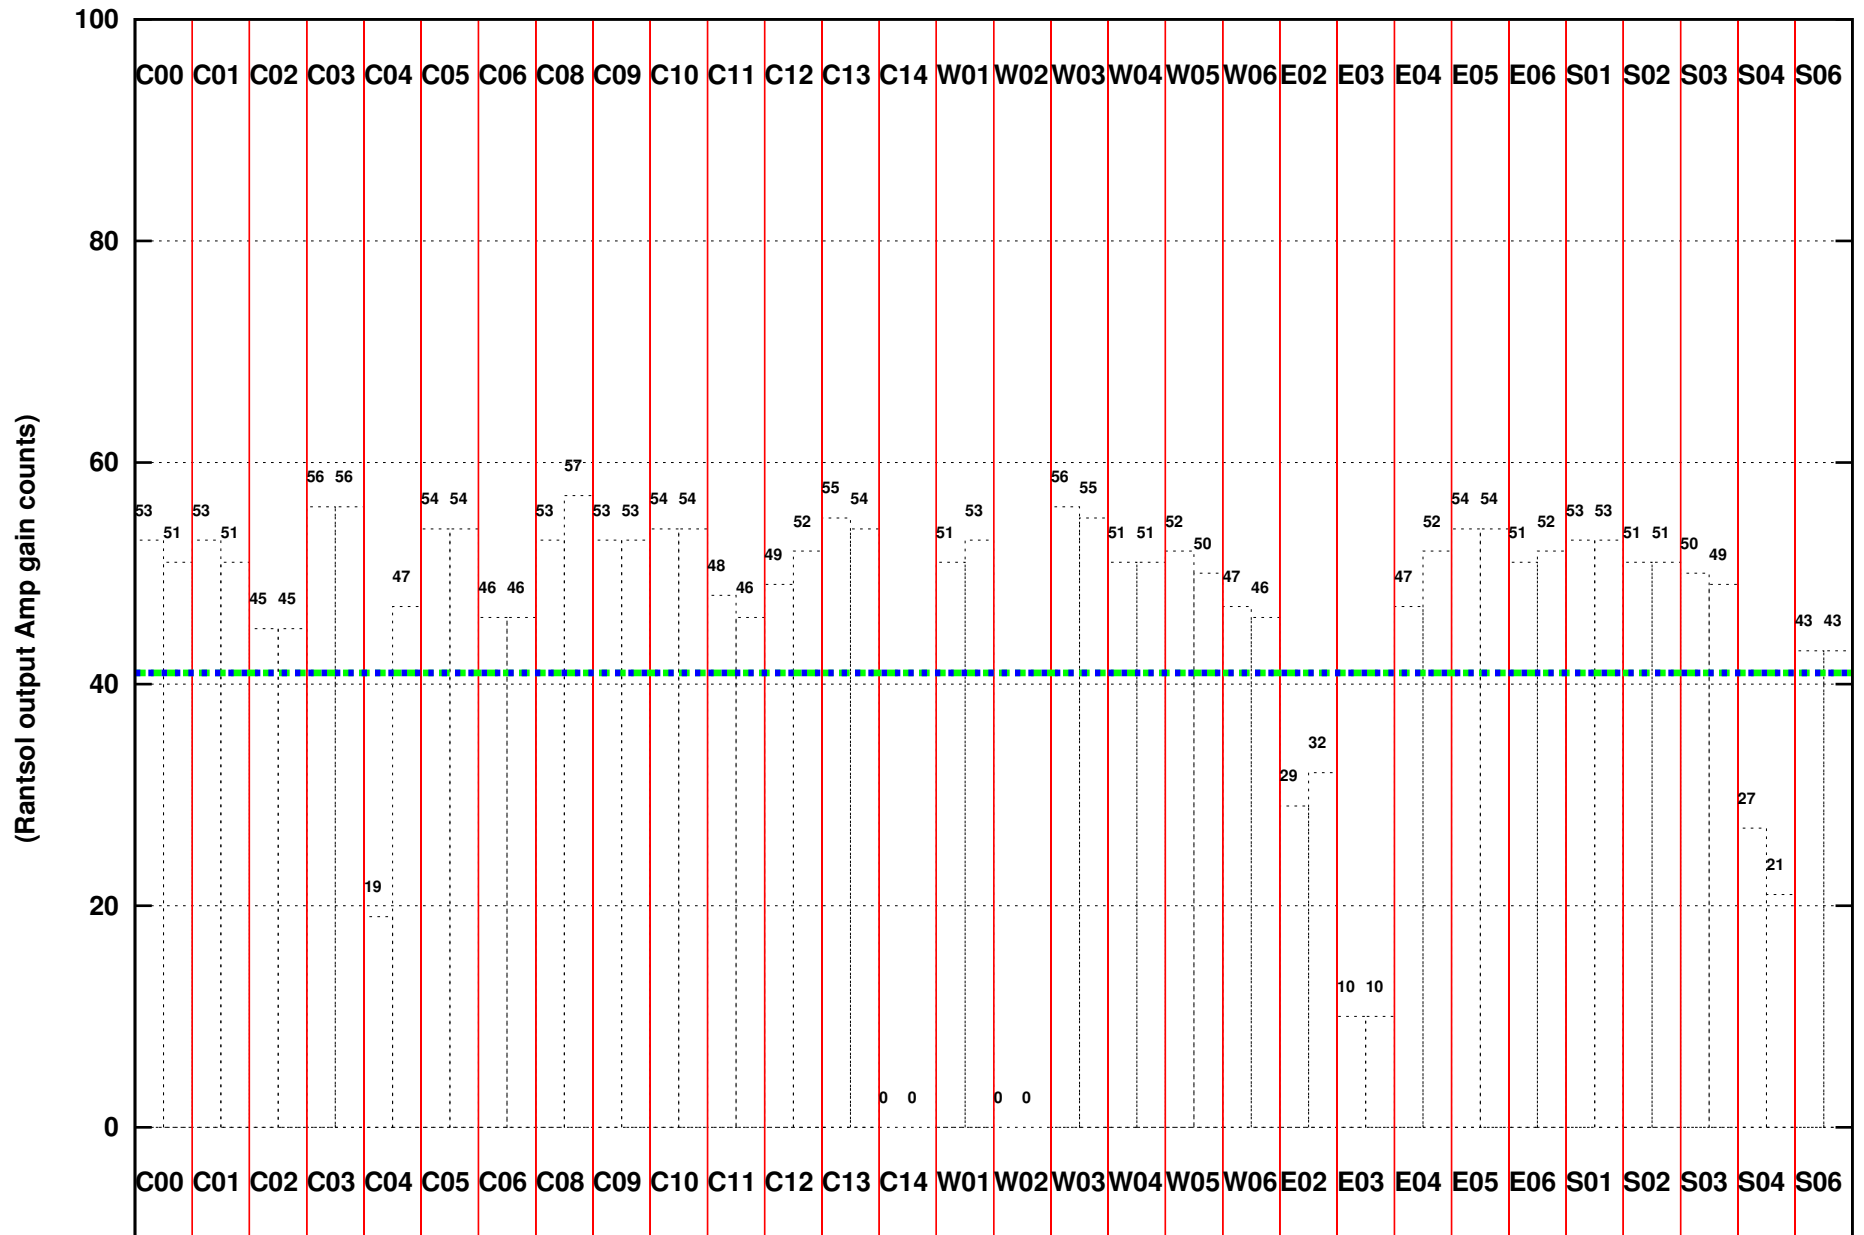

FRINGE STATUS (Rf:500.000,500.000 MHz., LO1:500.000,500.000 MHz., LO4/5:0.000,0.000 MHz.)

(File:/gwbifrddata2/20may/44_073_20may2023_b3_gwb.lta, scan:0, chan:1024, Src:3C48, Date:20May2023 12:13:30)