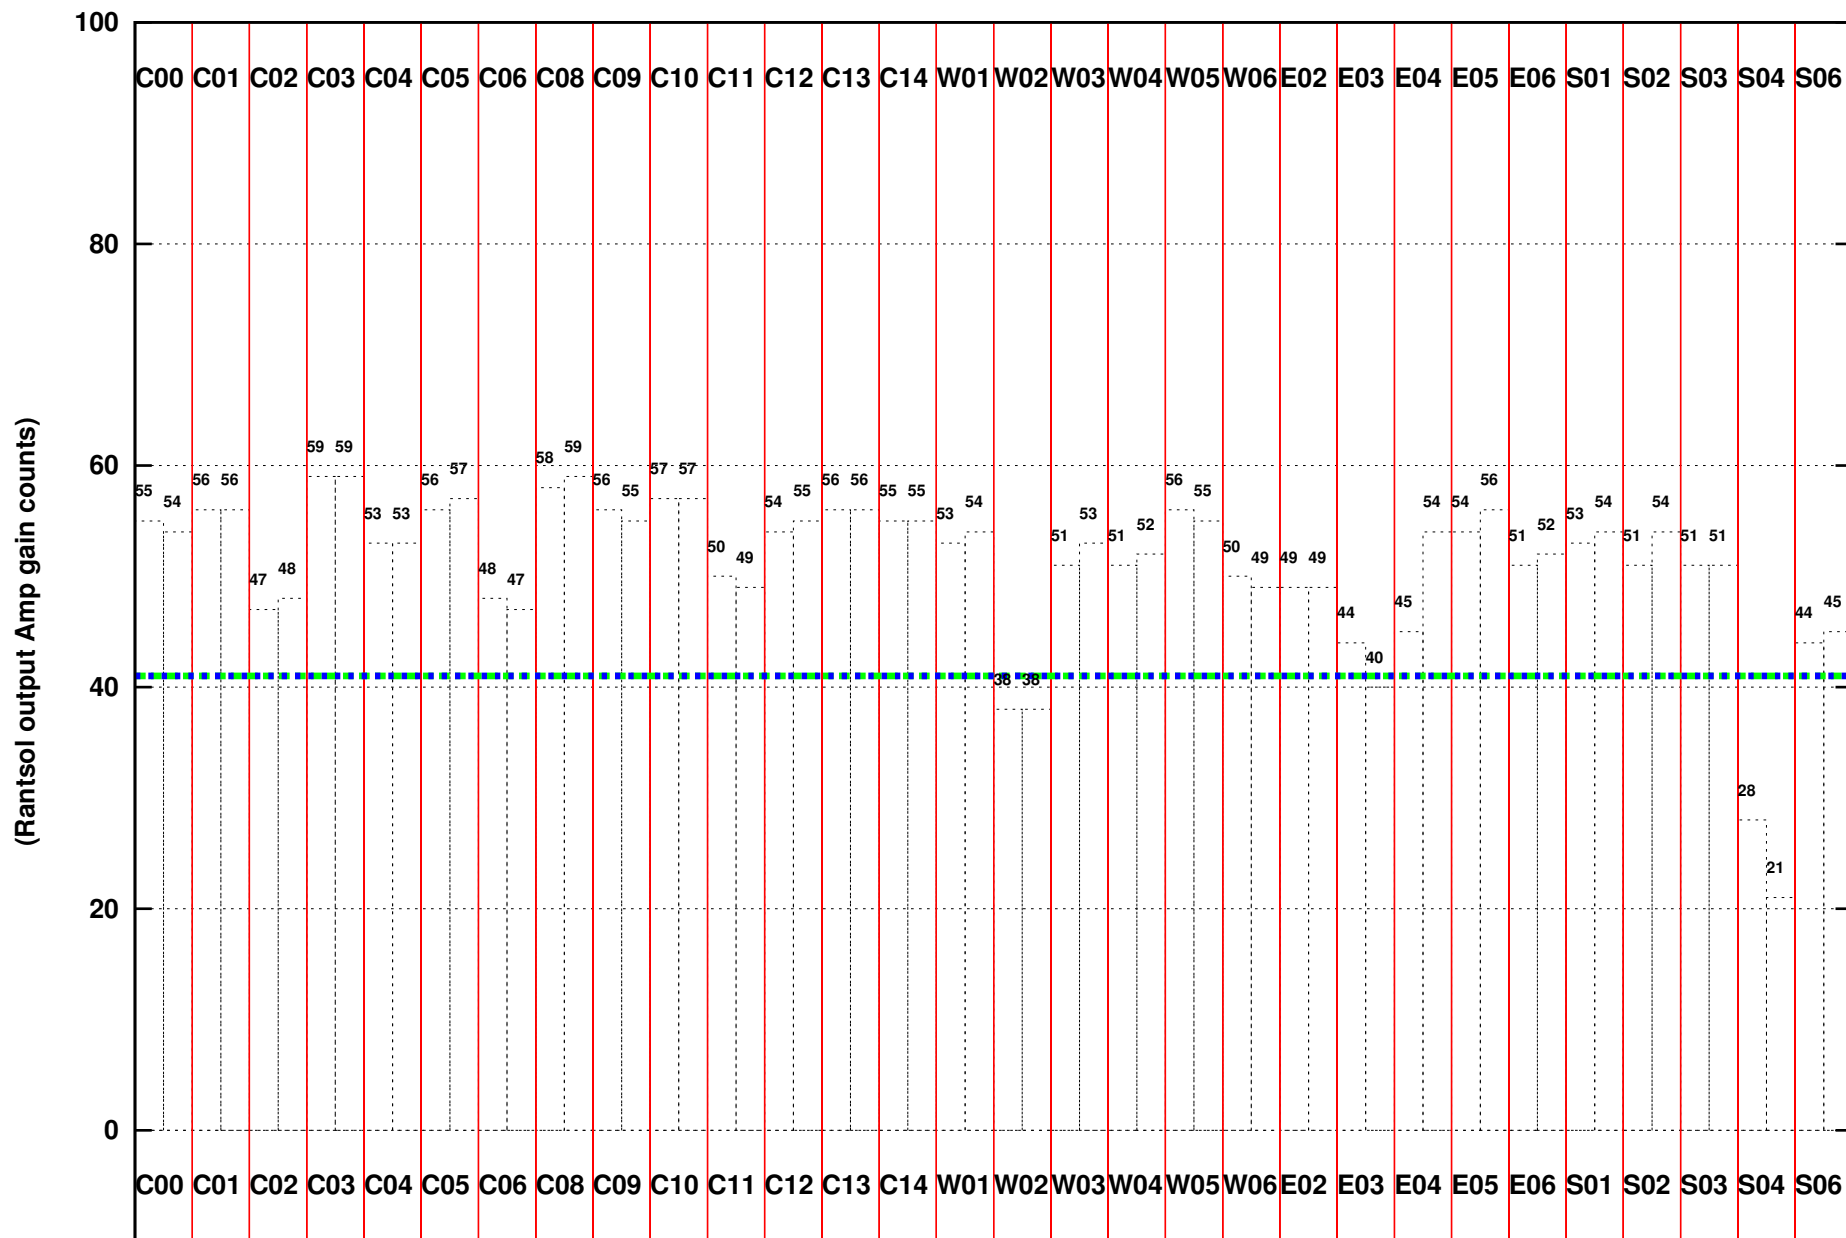

FRINGE STATUS (Rf:500.000,500.000 MHz., LO1:500.000,500.000 MHz., LO4/5:0.000,0.000 MHz.)

(File:/gwbifrdta1/20may/44_084_20may2023_b3_gwb.lta.1, scan:0, chan:1024, Src:3C286, Date:20May2023 20:44:03)