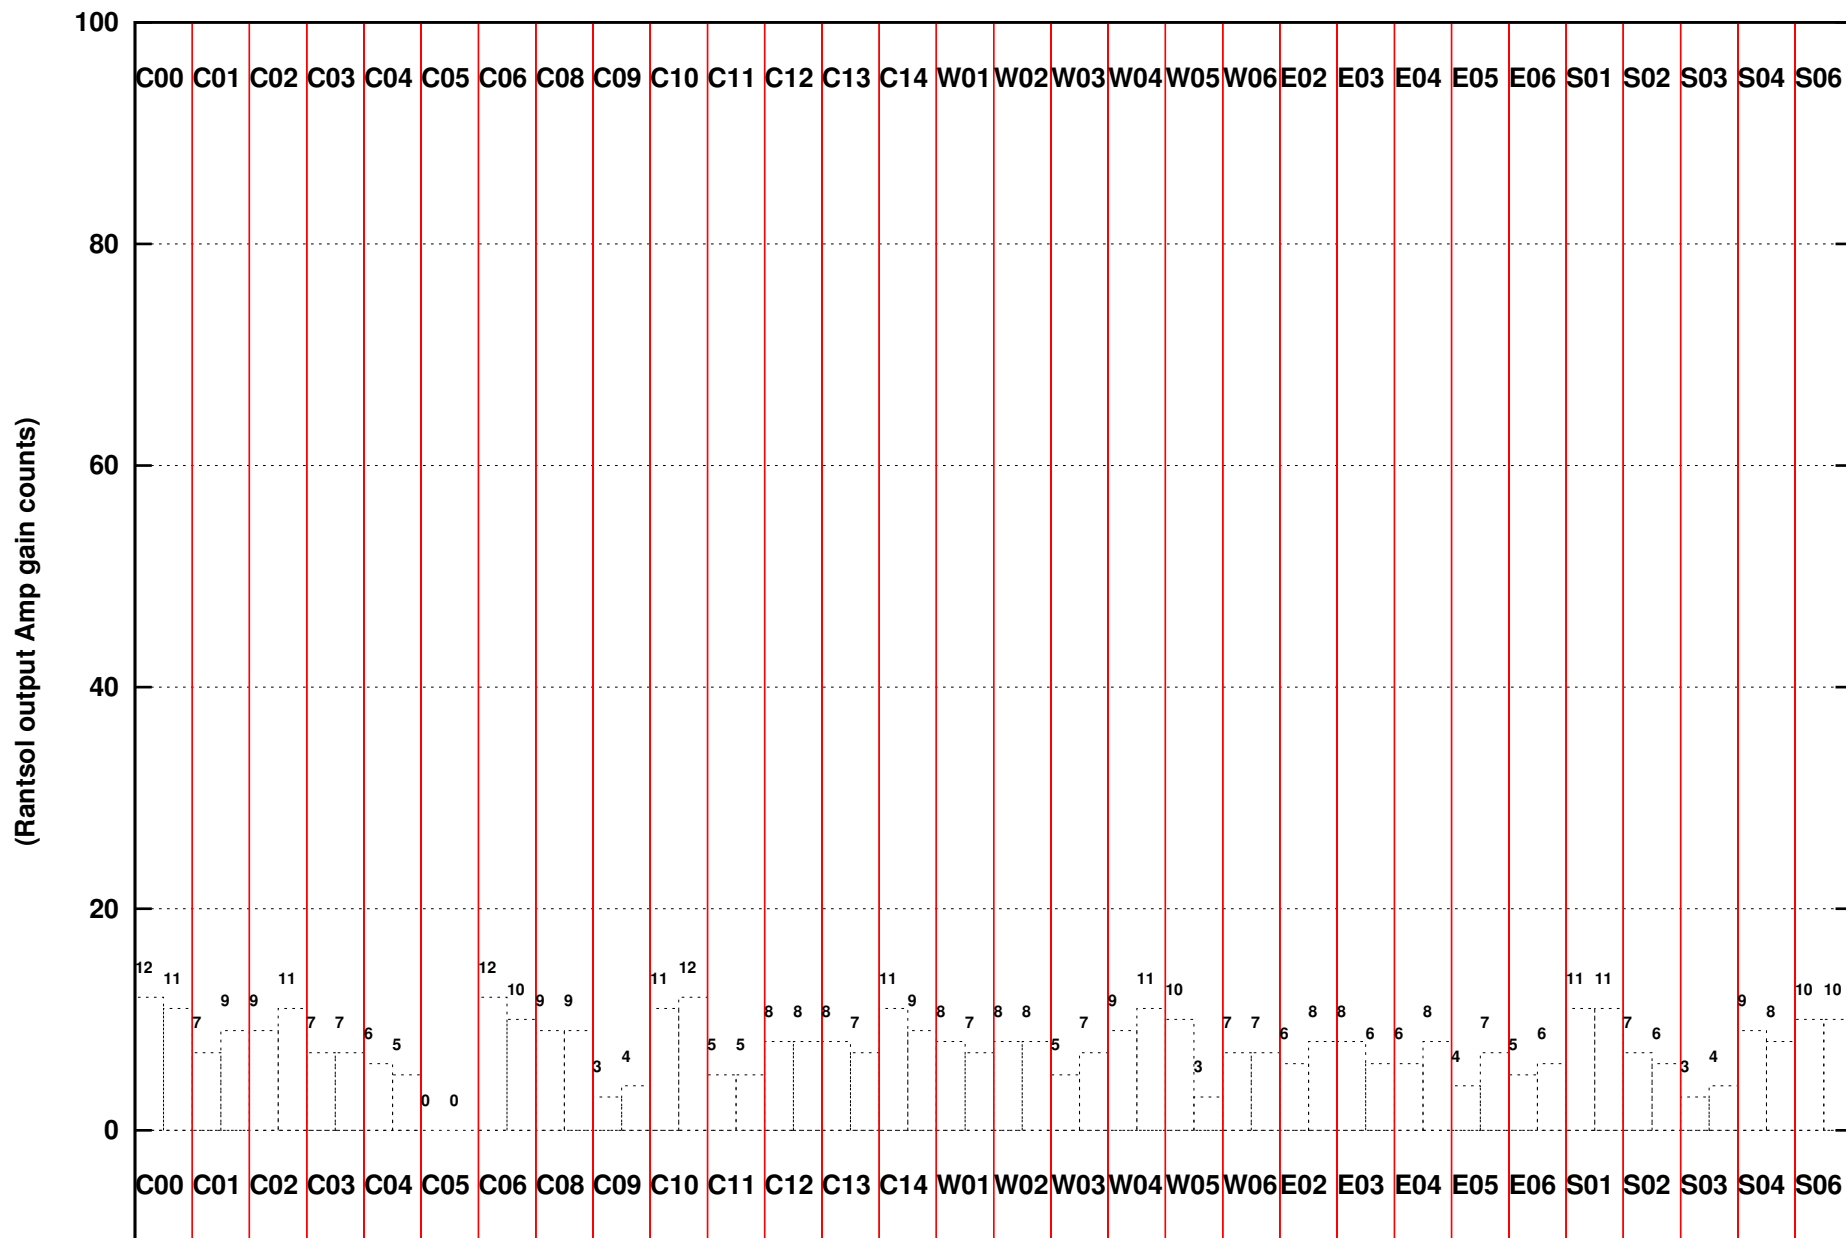

FRINGE STATUS (Rf:550.000,550.000 MHz., LO1:550.000,550.000 MHz., LO4/5:0.000,0.000 MHz.)

(File:/gwbifrddata1/24may/44_108_24may2023_b4_gwb.lta.6, scan:0, chan:2048, Src:1759+237, Date:24May2023 06:31:18)