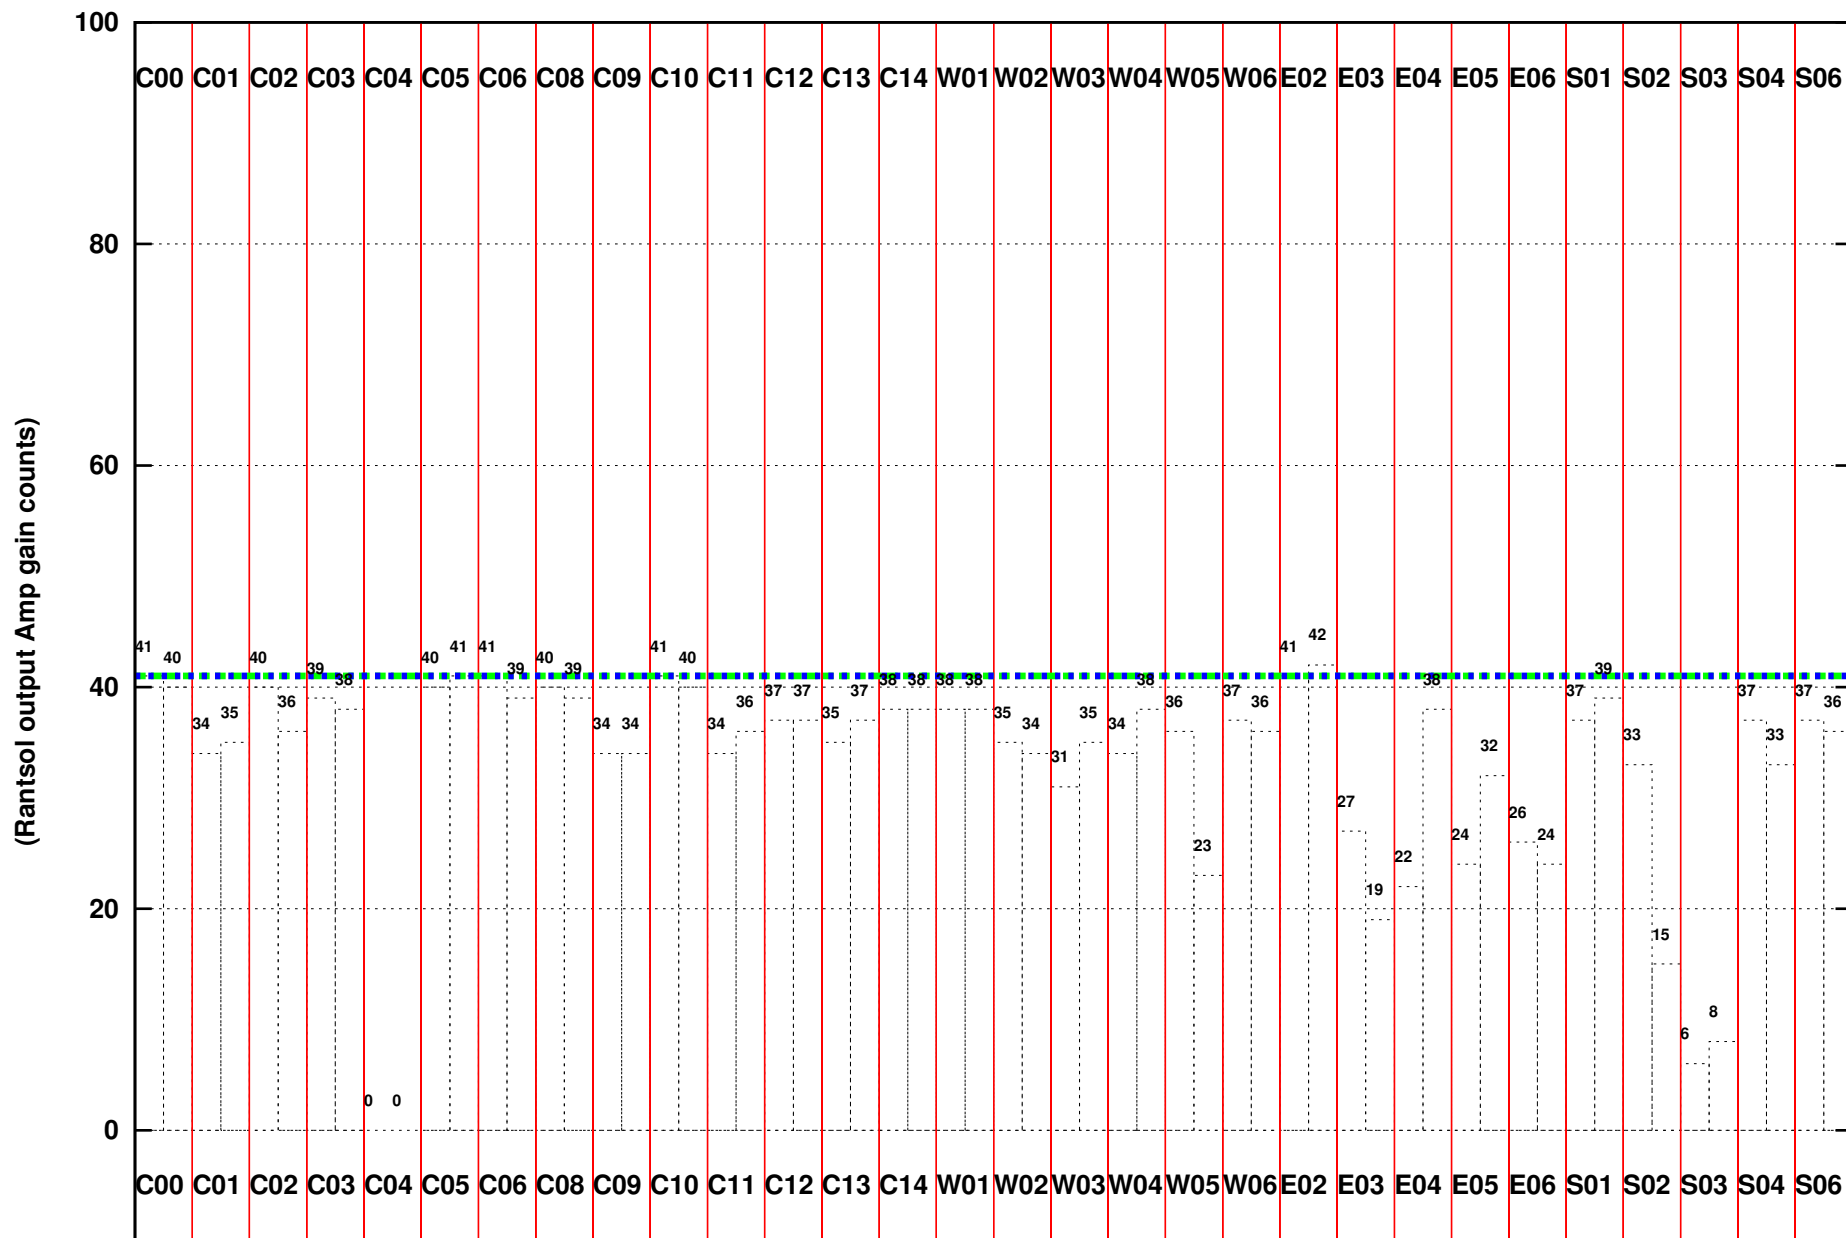

FRINGE STATUS (Rf:550.000,550.000 MHz., LO1:550.000,550.000 MHz., LO4/5:0.000,0.000 MHz.)

(File:/gwbifrddata2/26may/44_108_26may2023_b4_gwb.lta, scan:0, chan:2048, Src:3C147, Date:26May2023 09:10:27)