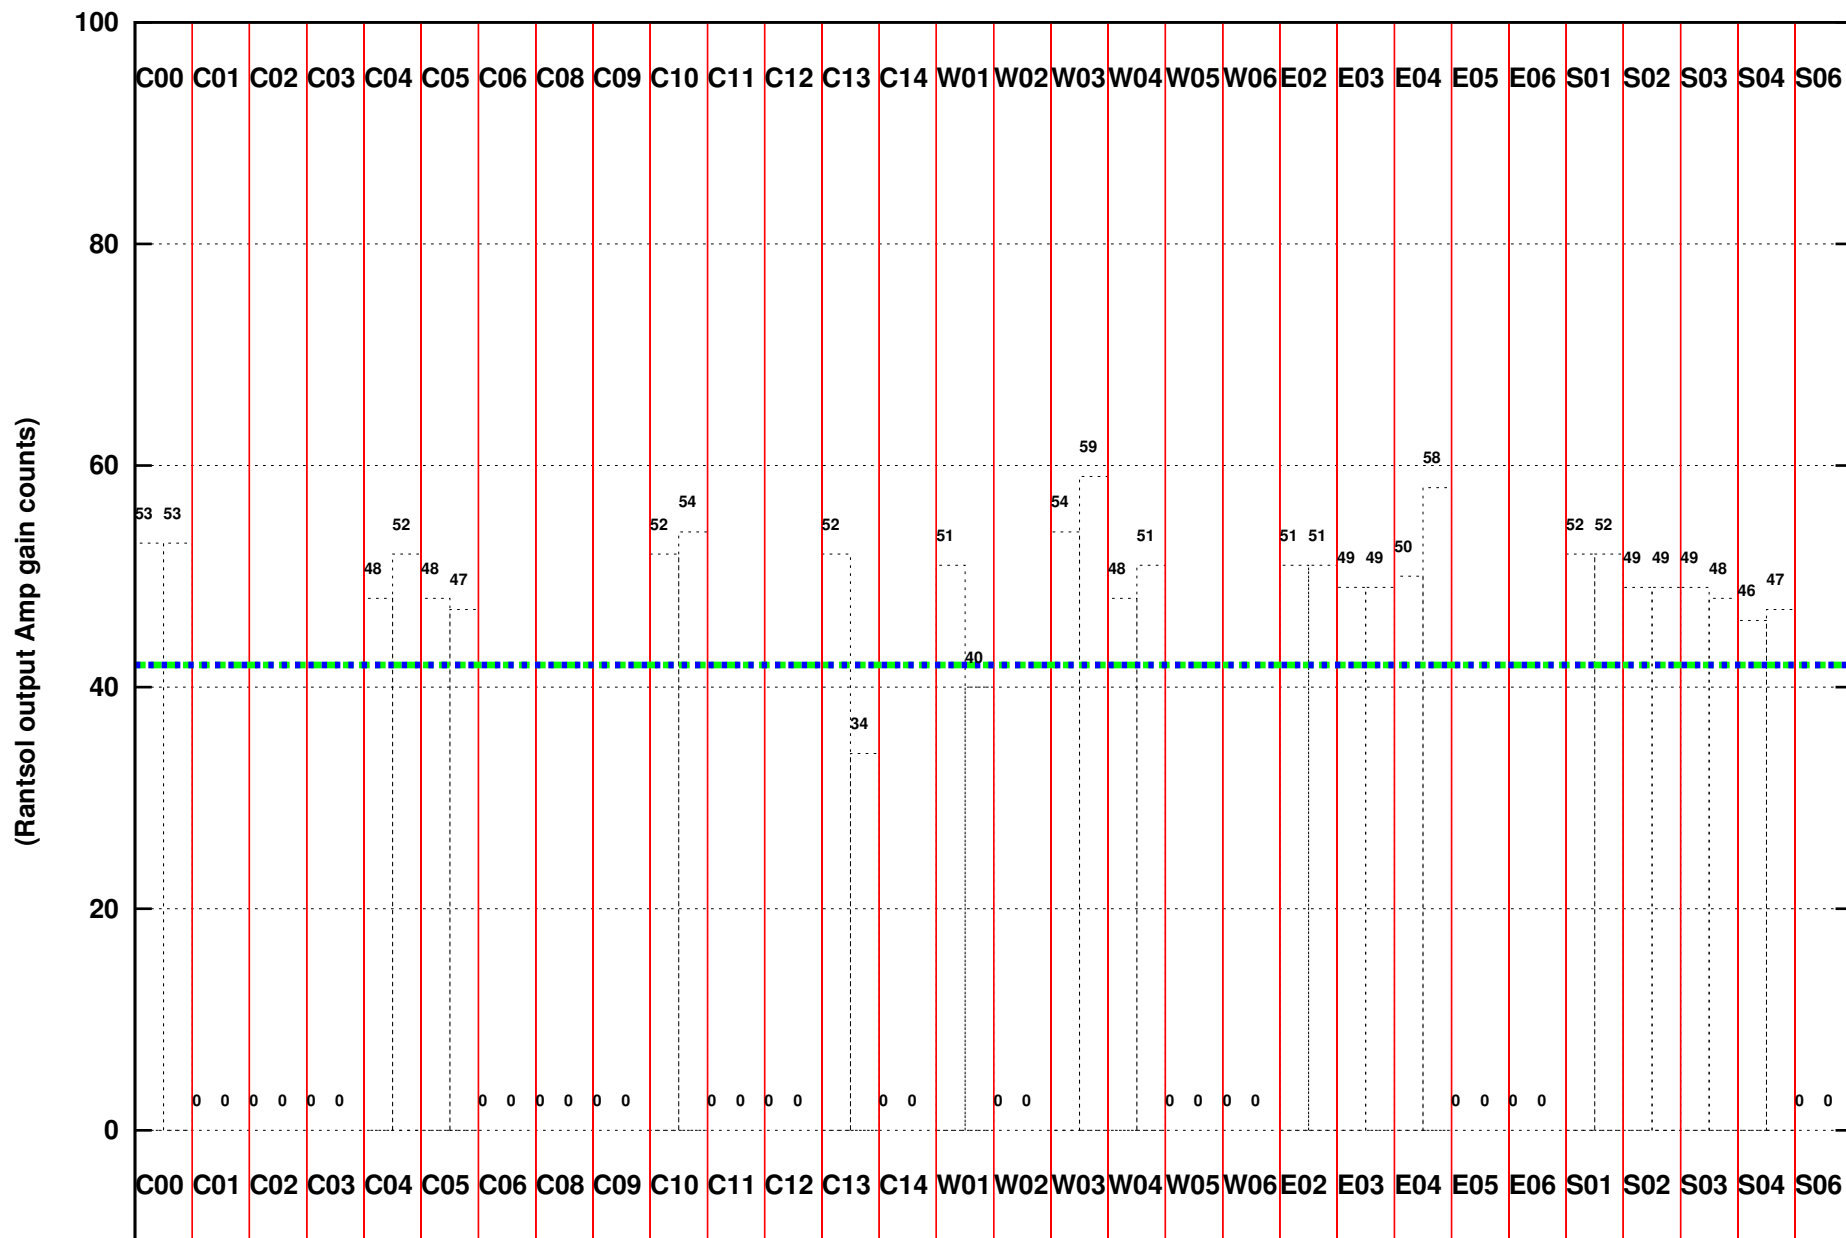

FRINGE STATUS (Rf:1460.000,1460.000 MHz., LO1:1460.000,1460.000 MHz., LO4/5:0.000,0.000 MHz.)

(File:/gwbifrdta/28may/44_001a_28may2023_subar1_b5_gwb.lta, scan:1, chan:512, Src:3C48, Date:28May2023 11:19:11)