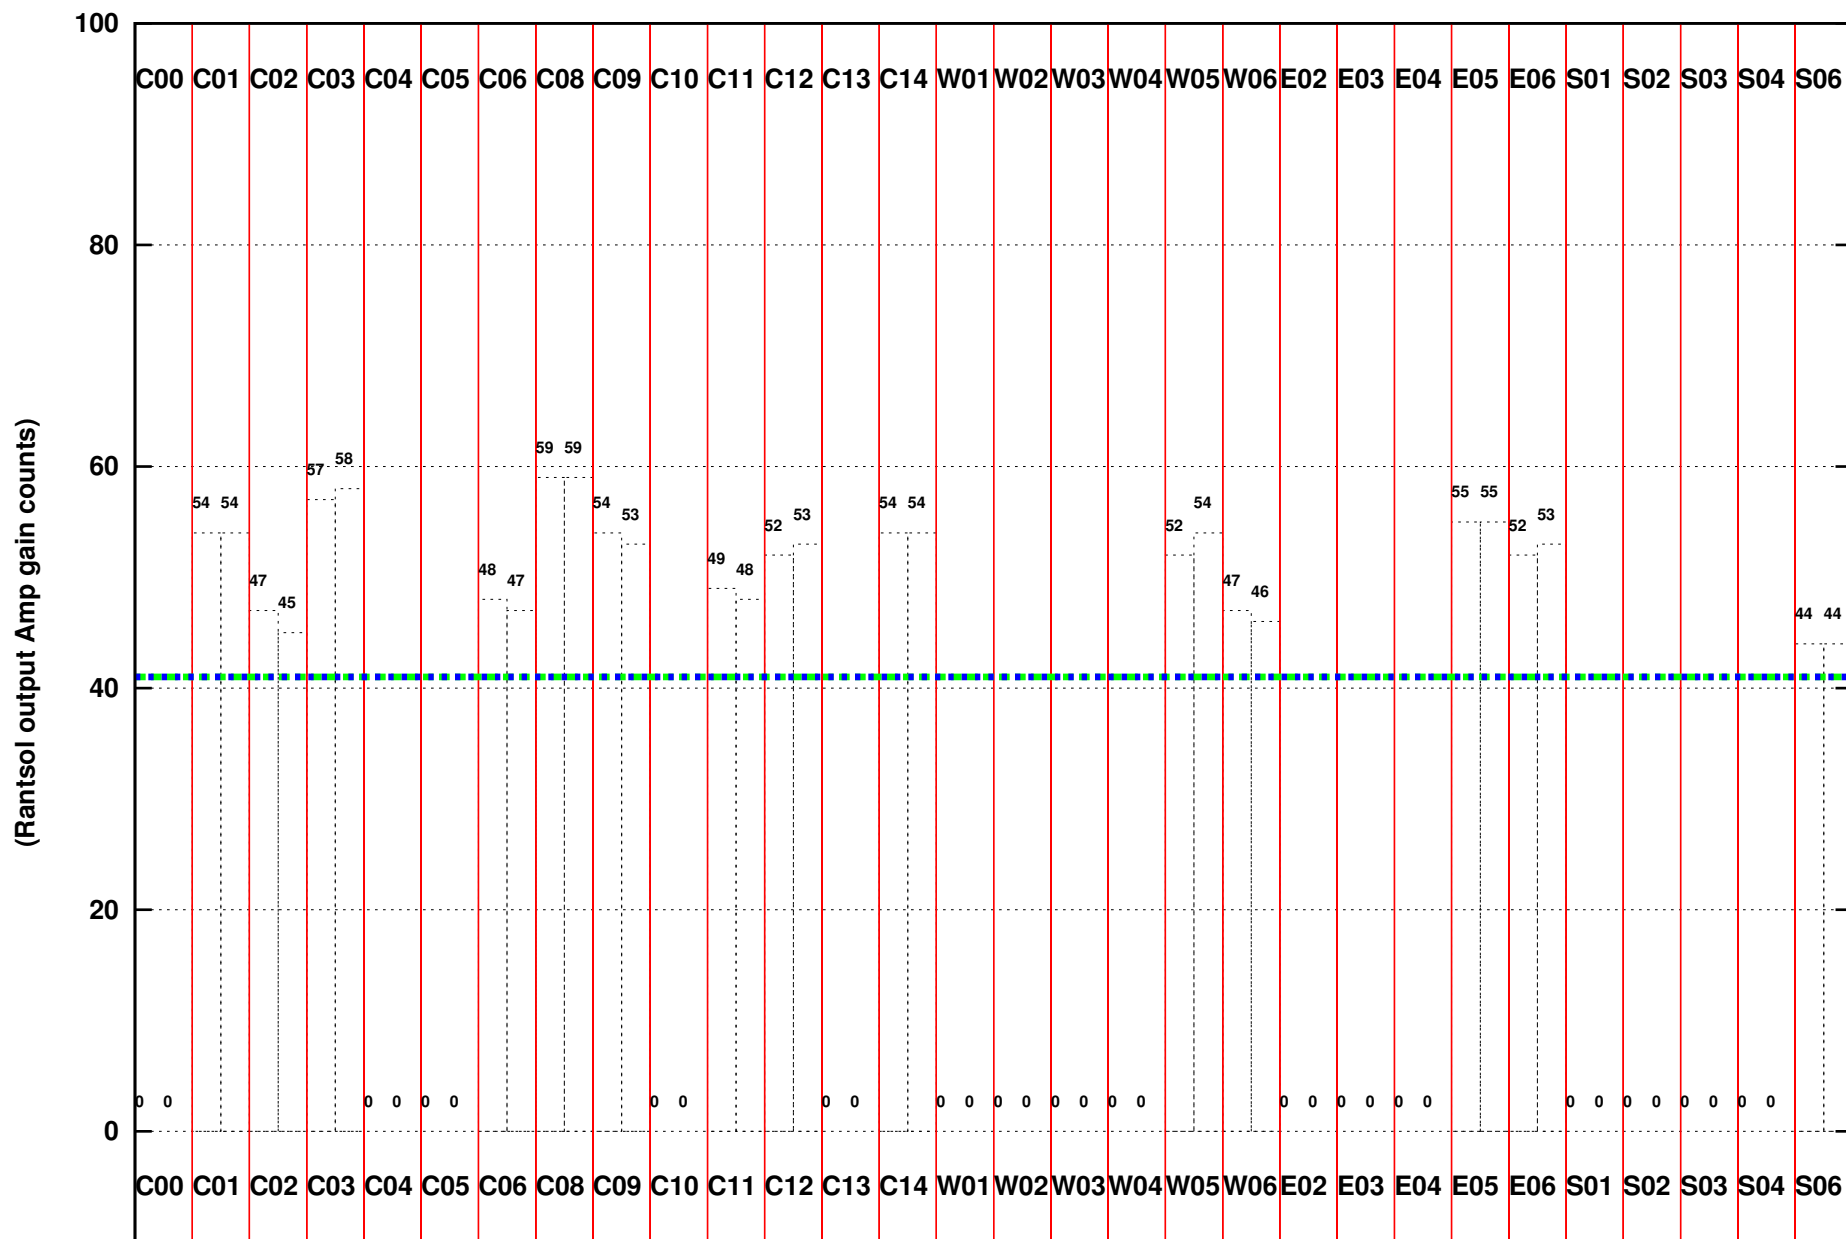

FRINGE STATUS (Rf:500.000,500.000 MHz., LO1:500.000,500.000 MHz., LO4/5:0.000,0.000 MHz.)

(File:/gwbifrddata/28may/44_001b_28may2023_subar2_b3_gwb.lta, scan:0, chan:512, Src:3C48, Date:28May2023 11:16:26)