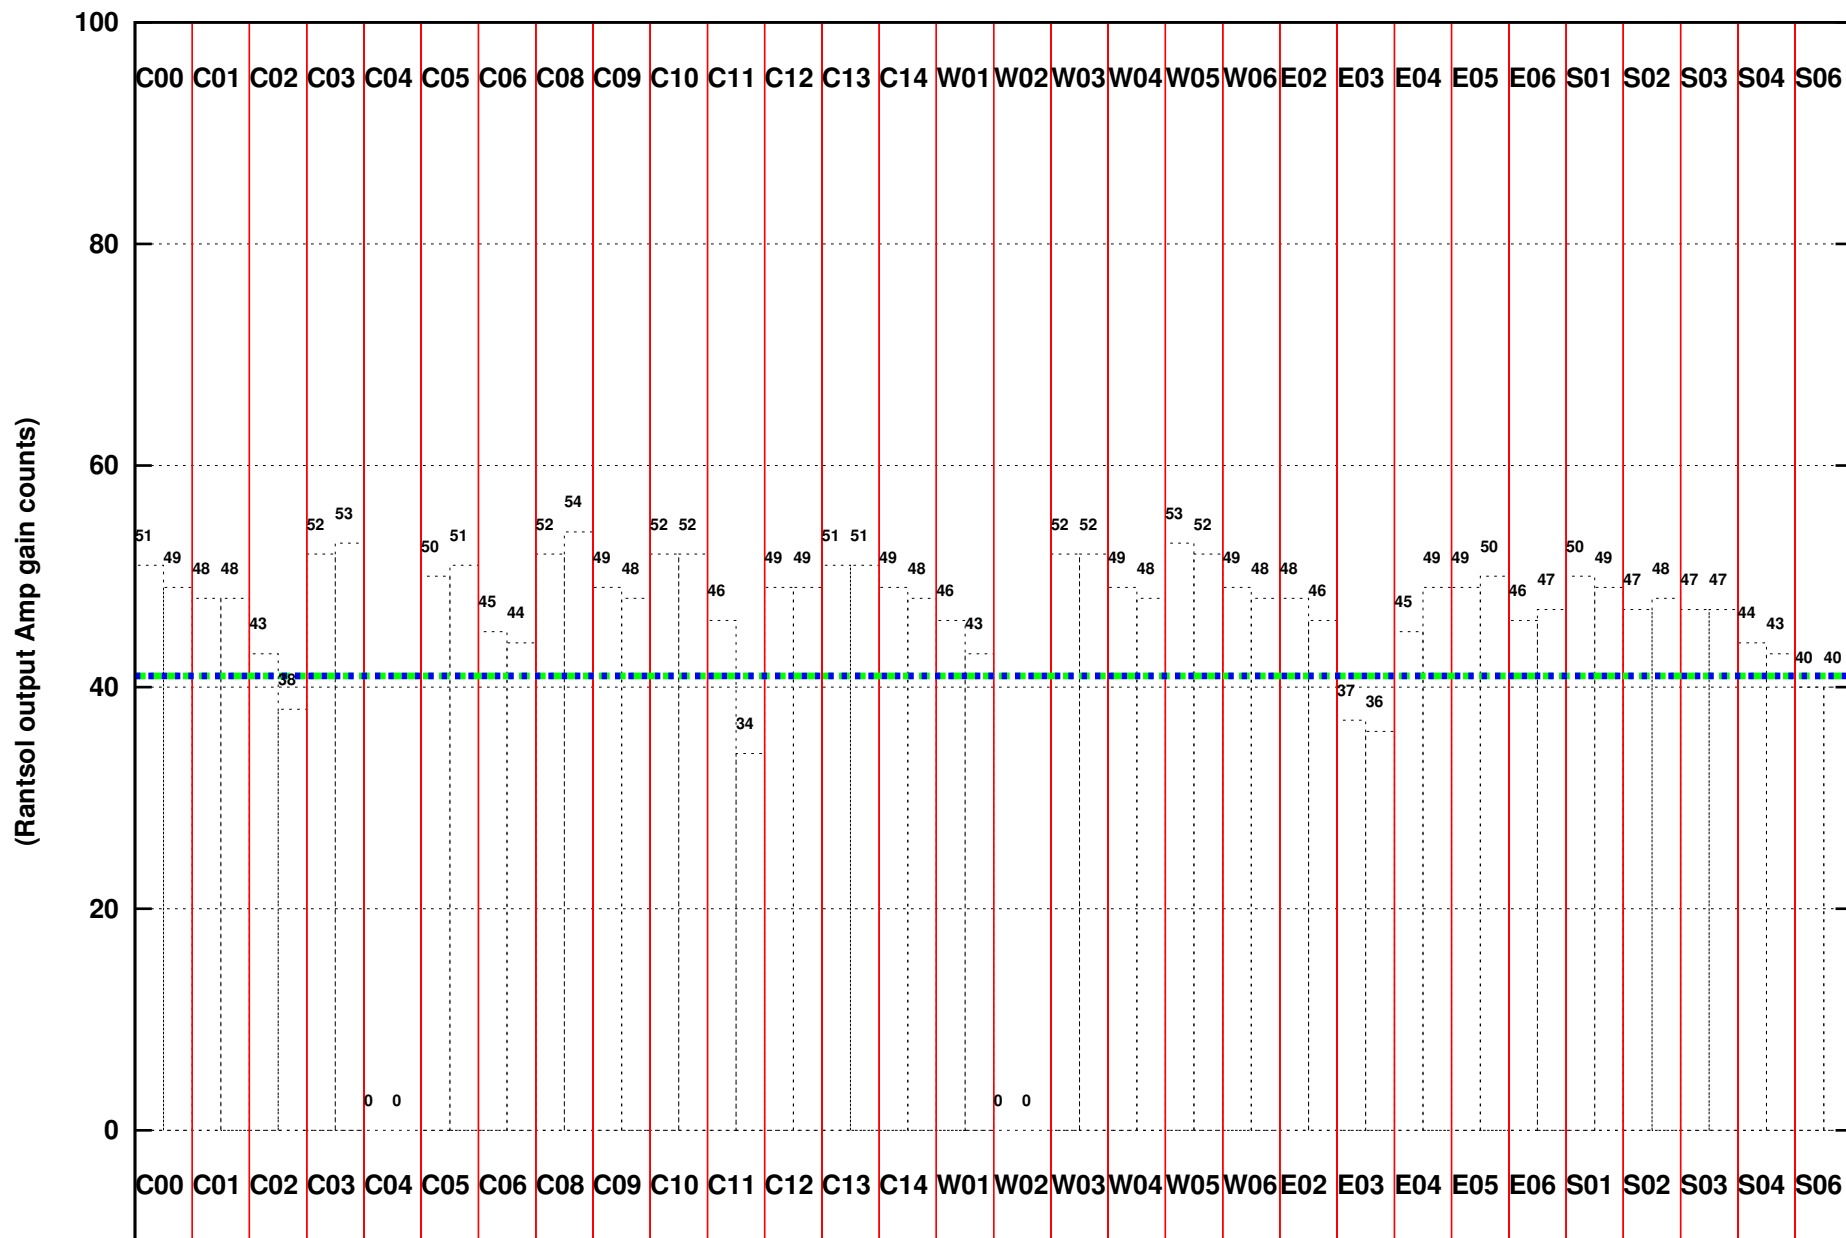

FRINGE STATUS (Rf:500.000,500.000 MHz., LO1:500.000,500.000 MHz., LO4/5:0.000,0.000 MHz.)

(File:/gwbifrddata1/28may/44_029_28may2023_b3_gwb.lta, scan:0, chan:1024, Src:3C147, Date:28May2023 15:27:43)