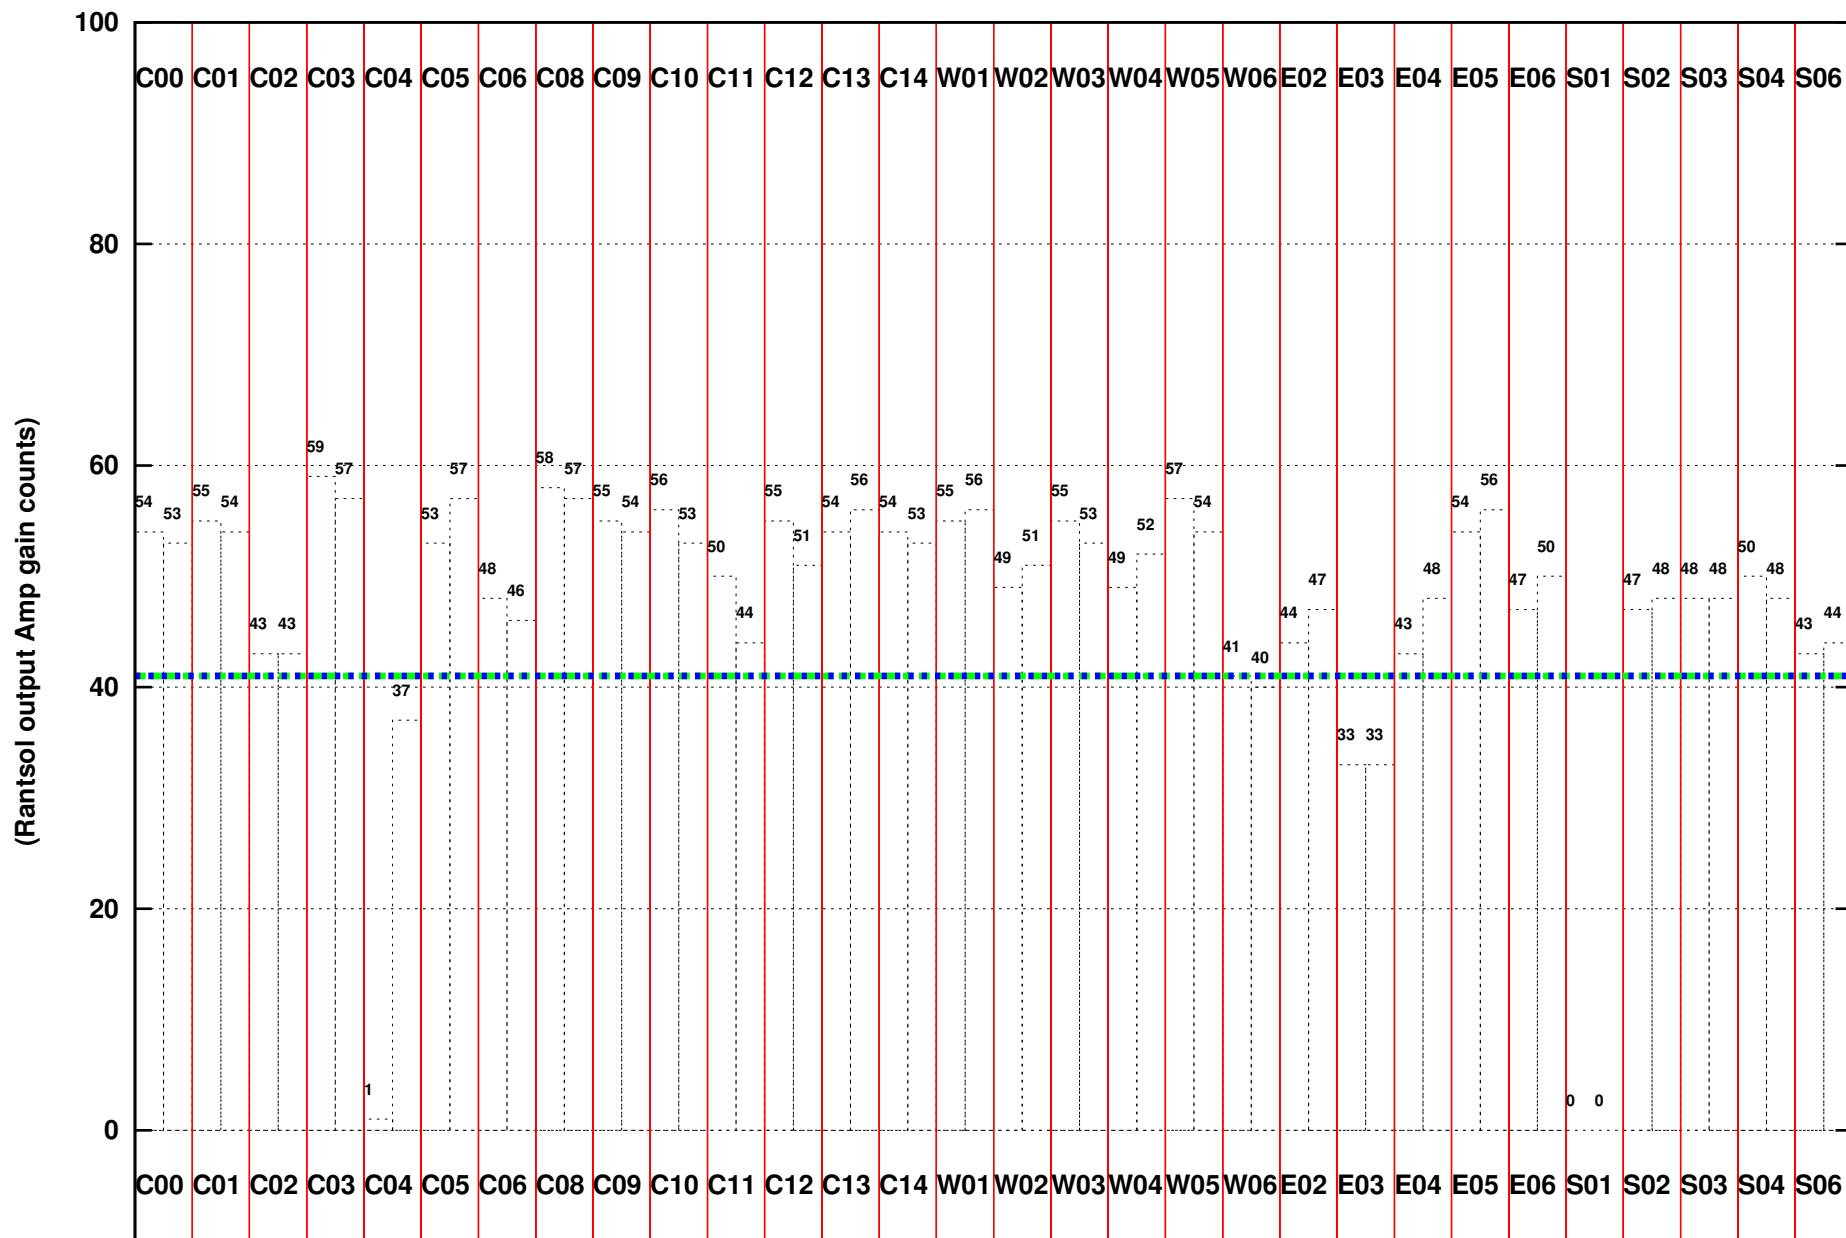

FRINGE STATUS (Rf:500.000,500.000 MHz., LO1:500.000,500.000 MHz., LO4/5:0.000,0.000 MHz.)

(File:/gwbifrdta2/28may/43_128_28may2023_2.6s_gwb.lta, scan:0, chan:8192, Src:3C286, Date:28May2023 19:24:31)