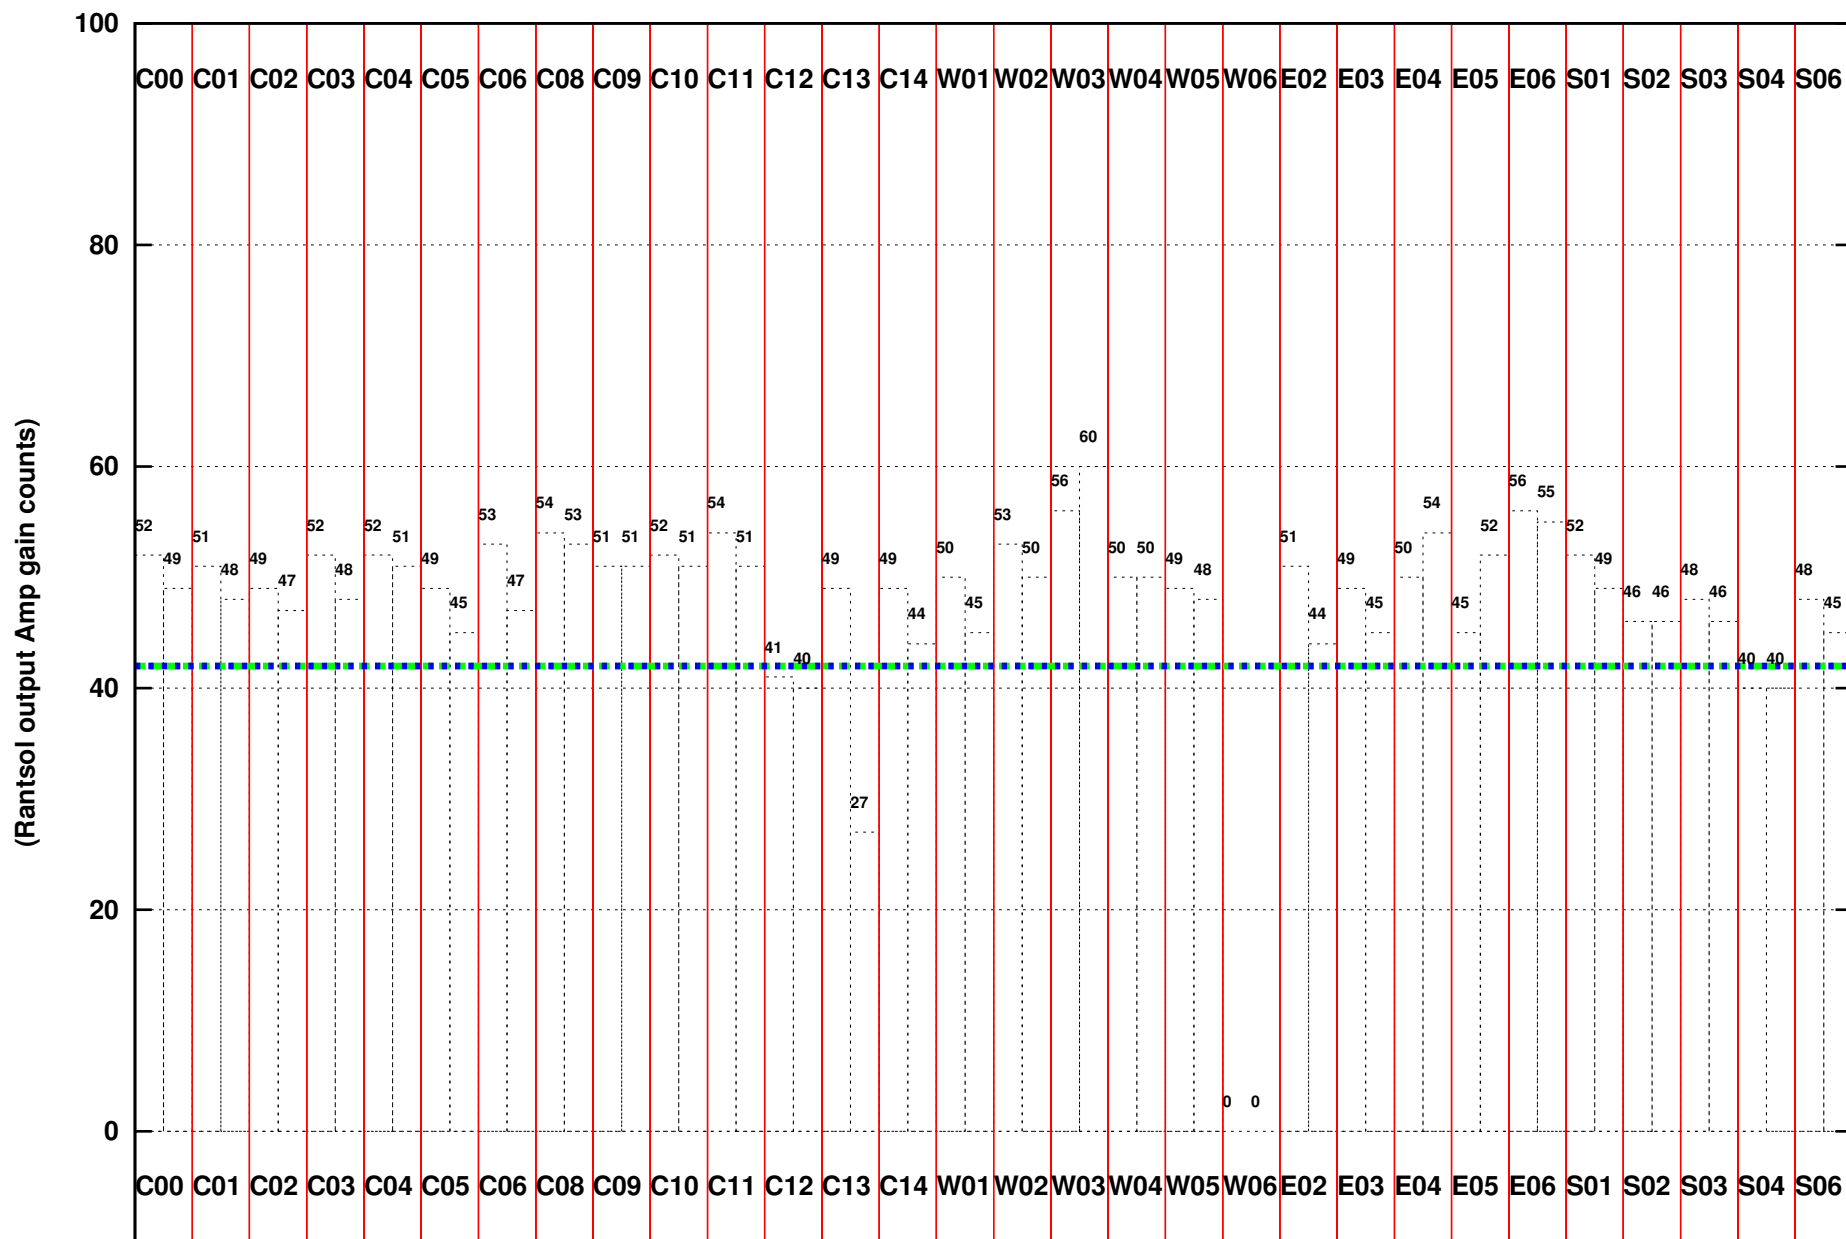

FRINGE STATUS (Rf:1460.000,1460.000 MHz., LO1:1460.000,1460.000 MHz., LO4/5:0.000,0.000 MHz.)

(File:/gwbifrddata/30may/44_049_30may2023_b5_gwb.lta, scan:0, chan:1024, Src:3C286, Date:30May2023 18:24:04)