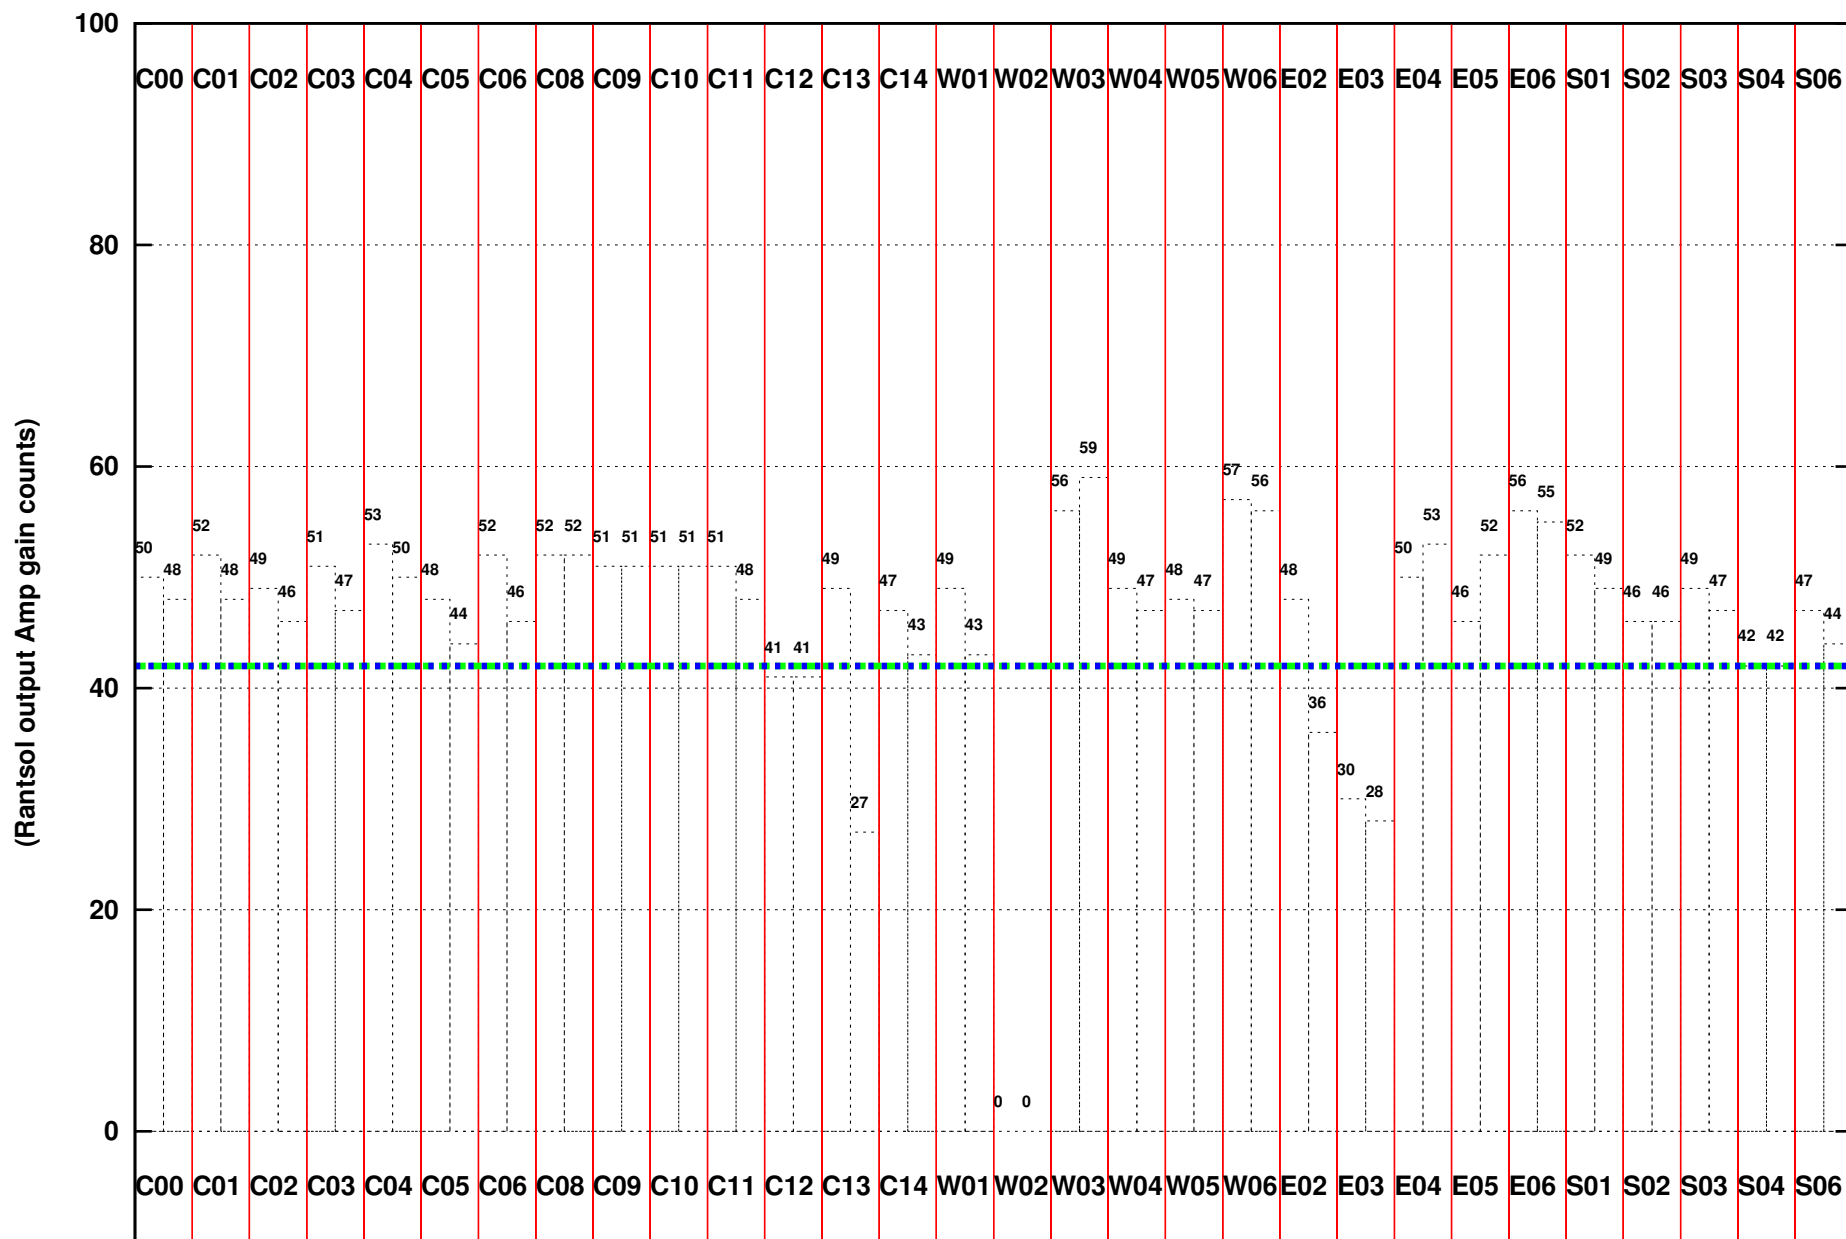

FRINGE STATUS (Rf:1460.000,1460.000 MHz., LO1:1460.000,1460.000 MHz., LO4/5:0.000,0.000 MHz.)

(File:/gwbifrdta/02jun/44_054_02jun2023_b5_gwb.lta, scan:0, chan:4096, Src:3C286, Date:02Jun2023 18:09:32)