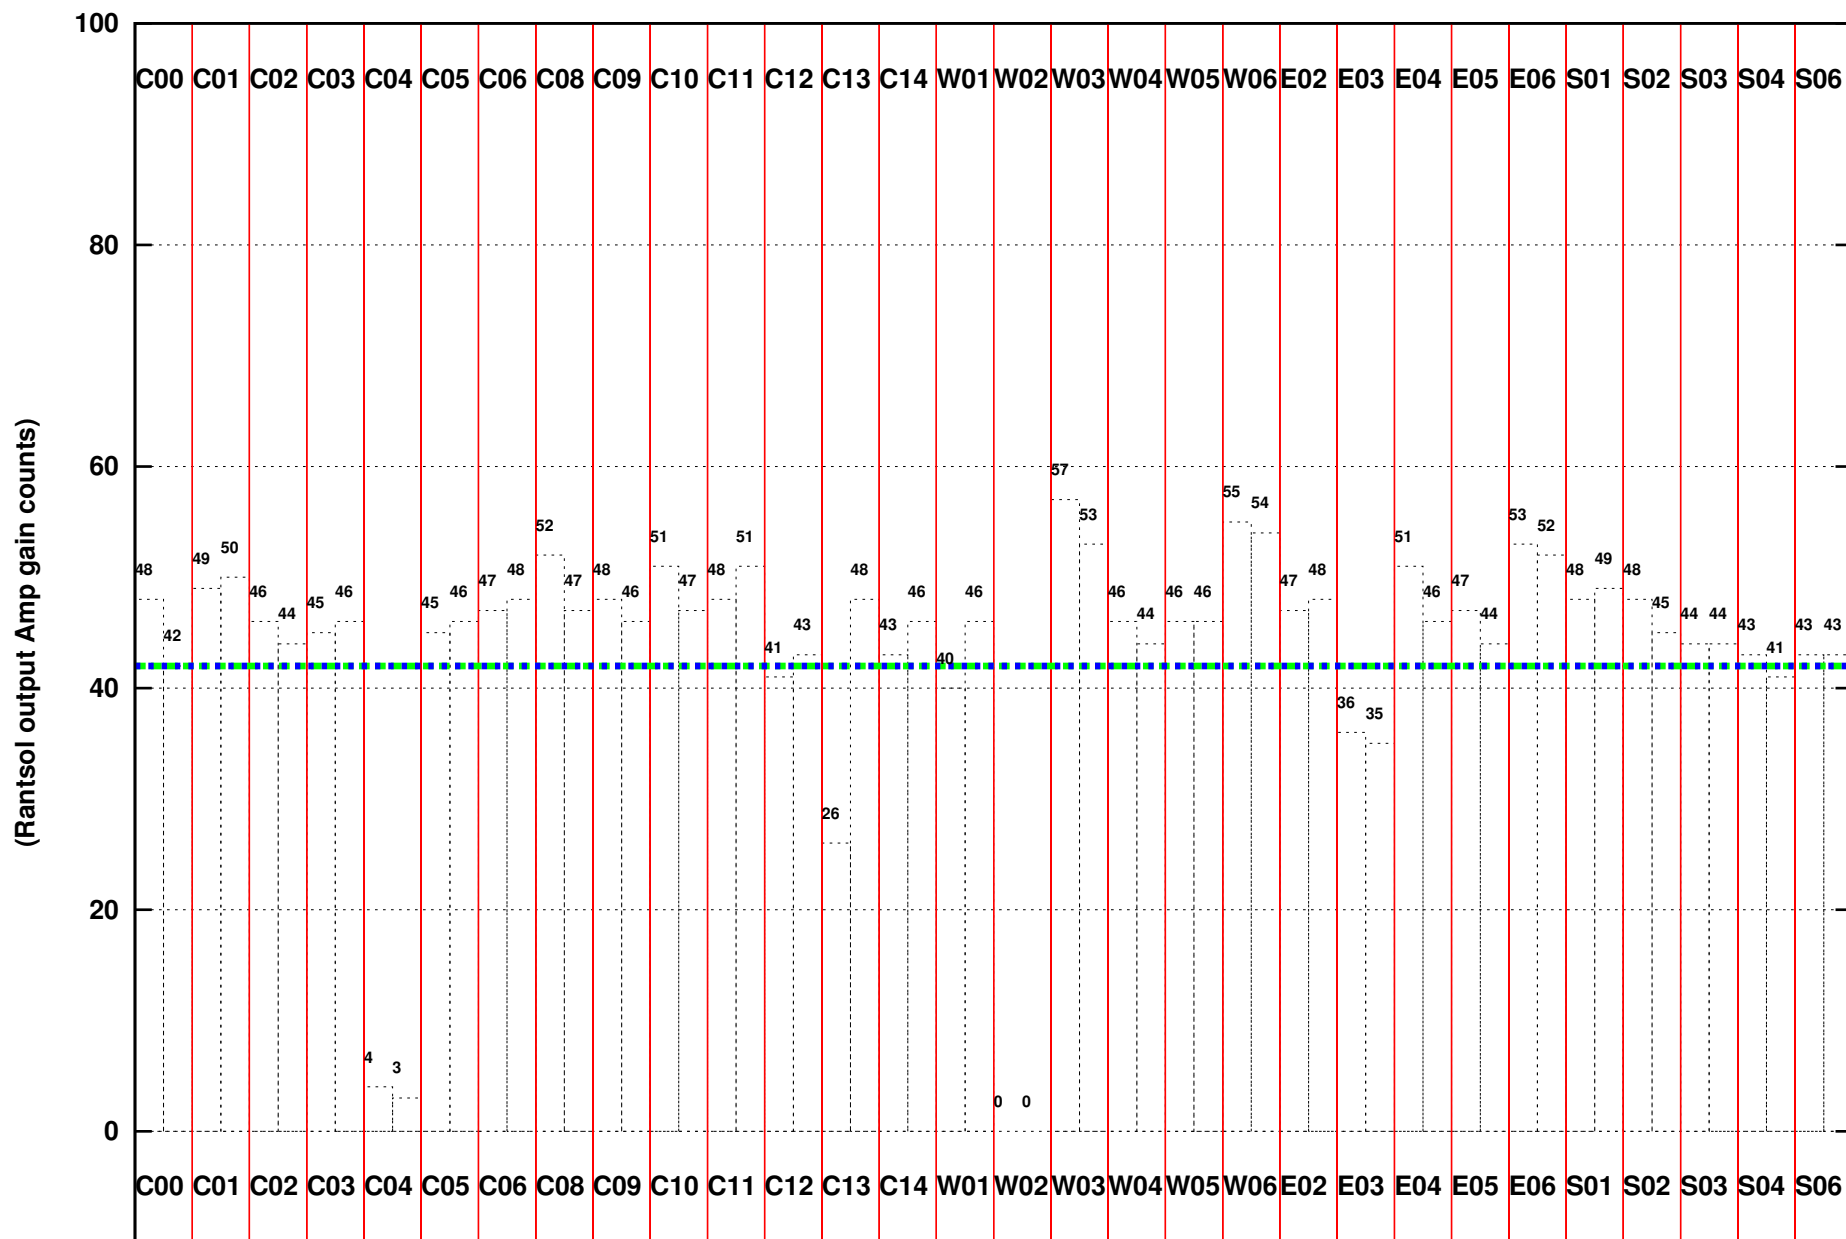

FRINGE STATUS (Rf:1340.000,1340.000 MHz., LO1:1340.000,1340.000 MHz., LO4/5:0.000,0.000 MHz.)

(File:/gwbifdata/02jun/44_062_02jun2023_b5_gwb.lta, scan:0, chan:2048, Src:3C286, Date:02Jun2023 19:15:53)