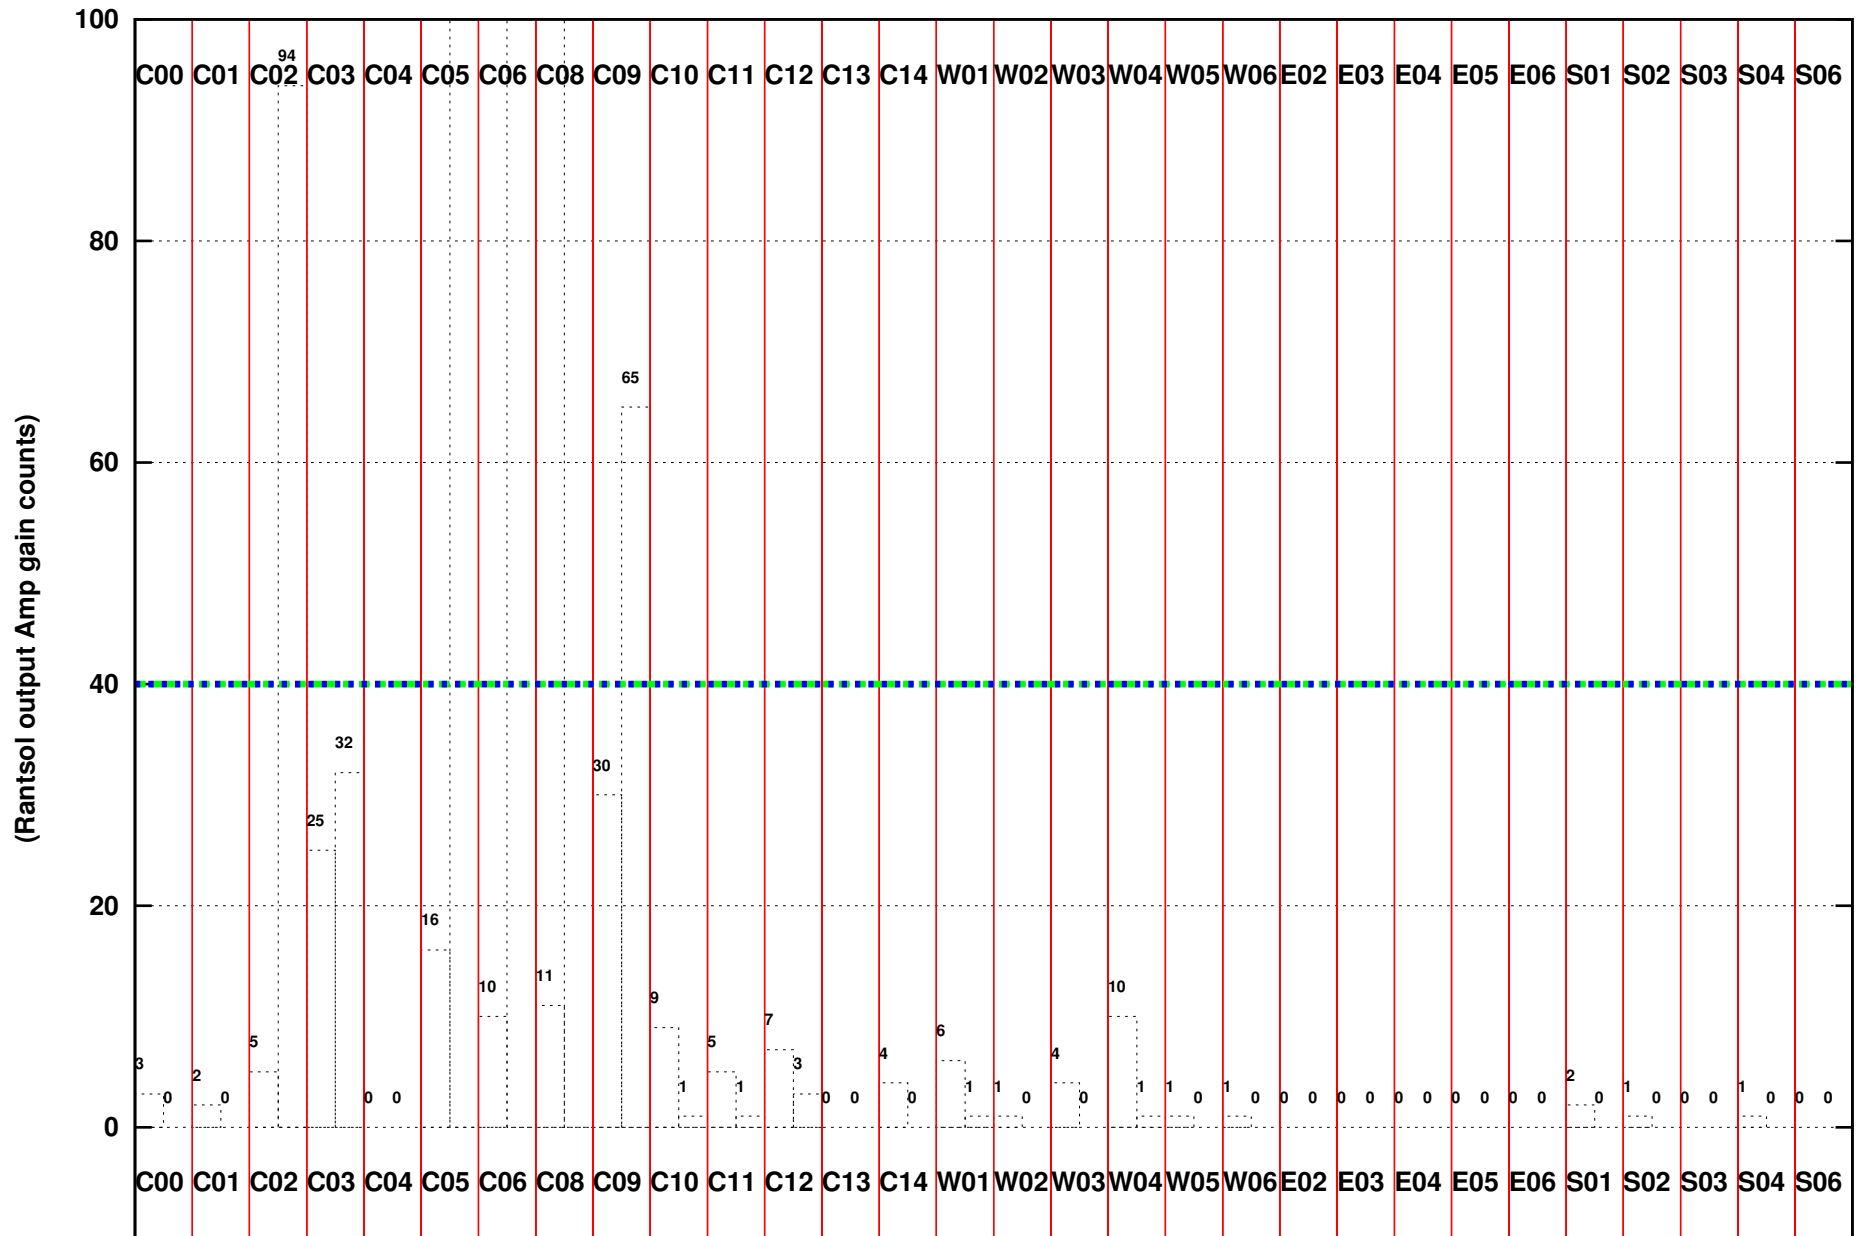

FRINGE STATUS (Rf:306.000,306.000 MHz., LO1:255.000,255.000 MHz., LO4/5:149.000,156.000 MHz.)

(File:/gsbifrddata/03jun/44_111_03jun2023_b3_gsb.lta, scan:0, chan:128, Src:3C48, Date:03Jun2023 04:21:47)