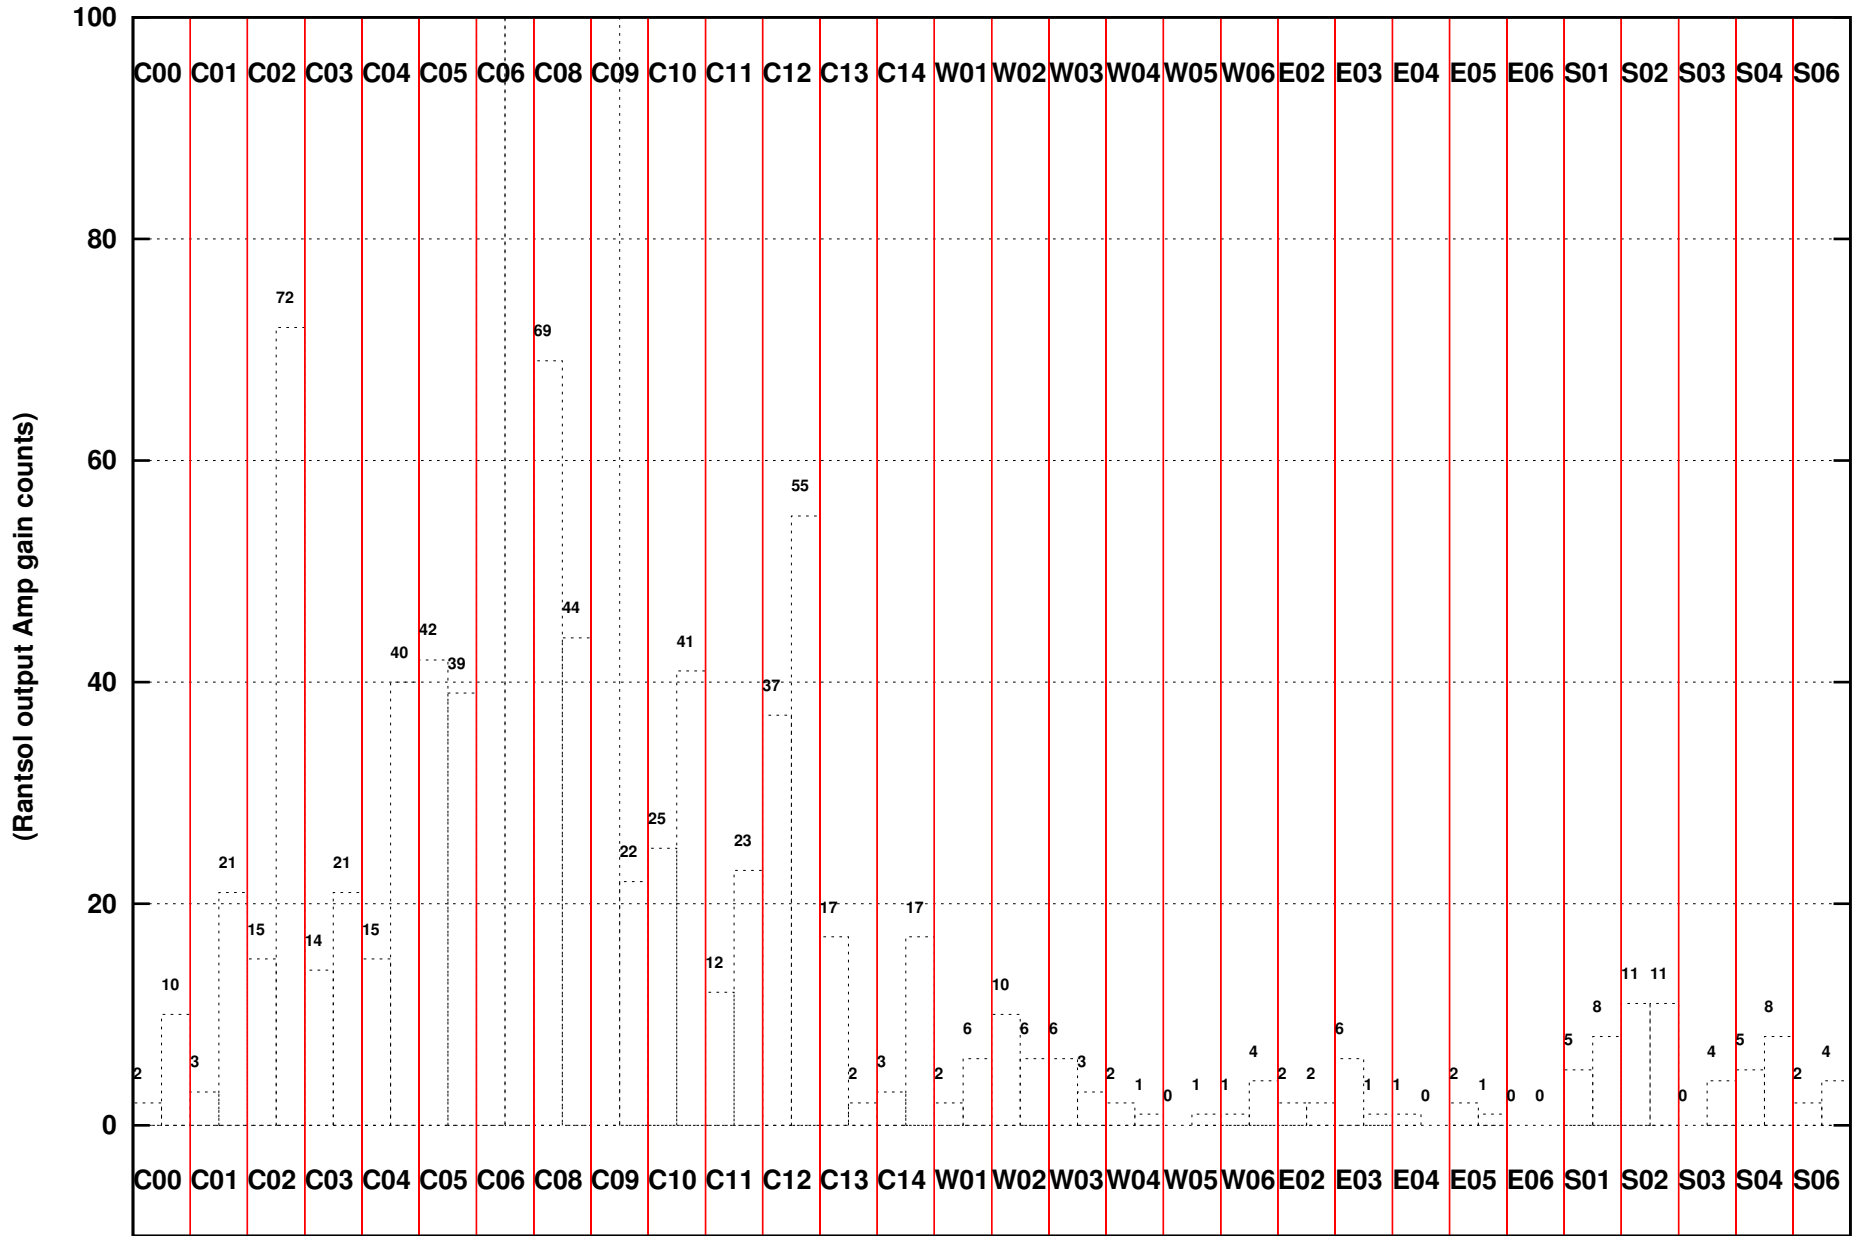

FRINGE STATUS (Rf:300.000,300.000 MHz., LO1:300.000,300.000 MHz., LO4/5:0.000,0.000 MHz.)

( File:/gwbifrddata/04jun/44\_111\_04jun2023\_b2\_gwb.lta, scan:0, chan:1024, Src:1833-210, Date:04Jun2023 22:57:32)