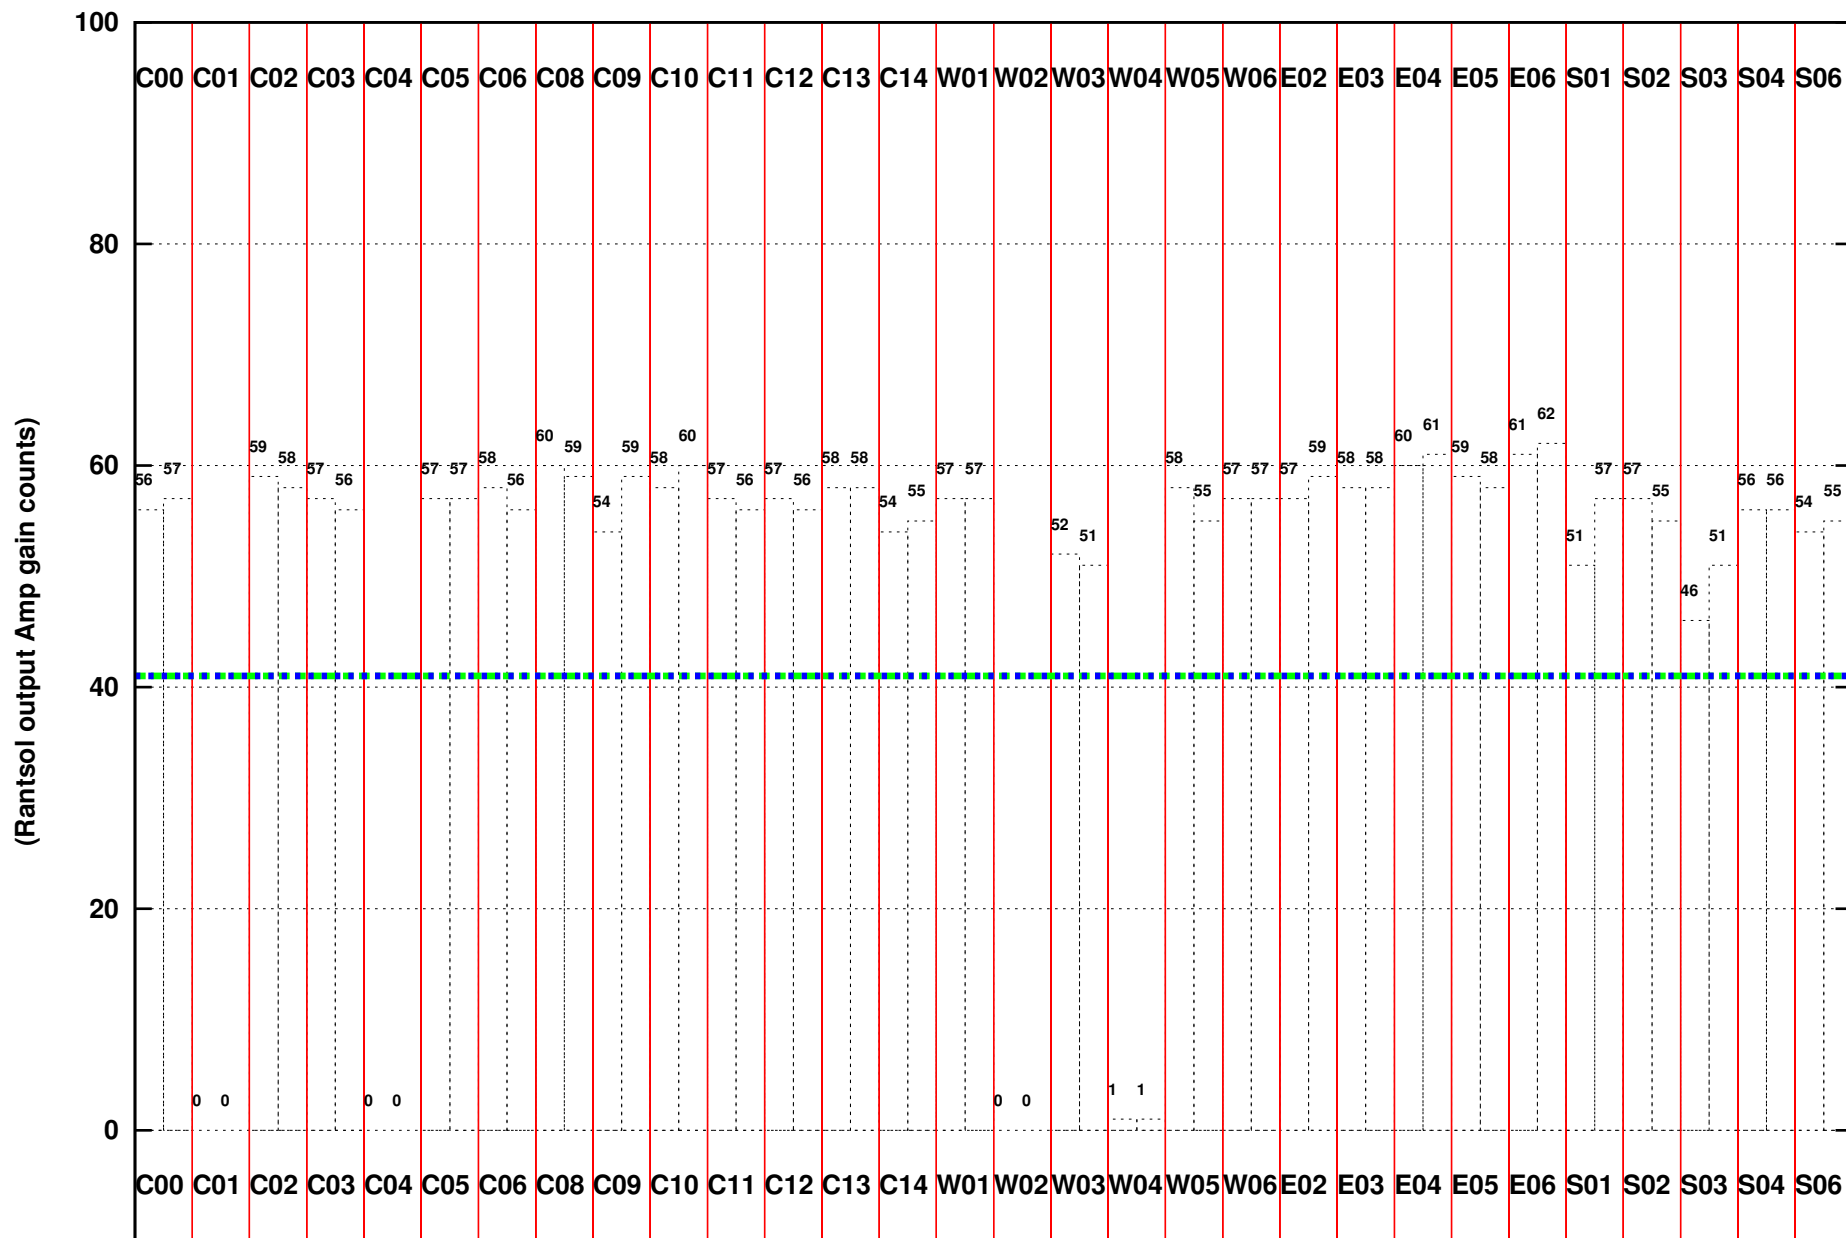

FRINGE STATUS (Rf:550.000,550.000 MHz., LO1:550.000,550.000 MHz., LO4/5:0.000,0.000 MHz.)

(File:/gwbifrddata/05jun/44_113_05jun2023_b4_gwb.lta, scan:0, chan:1024, Src:3C48, Date:05Jun2023 06:10:40)