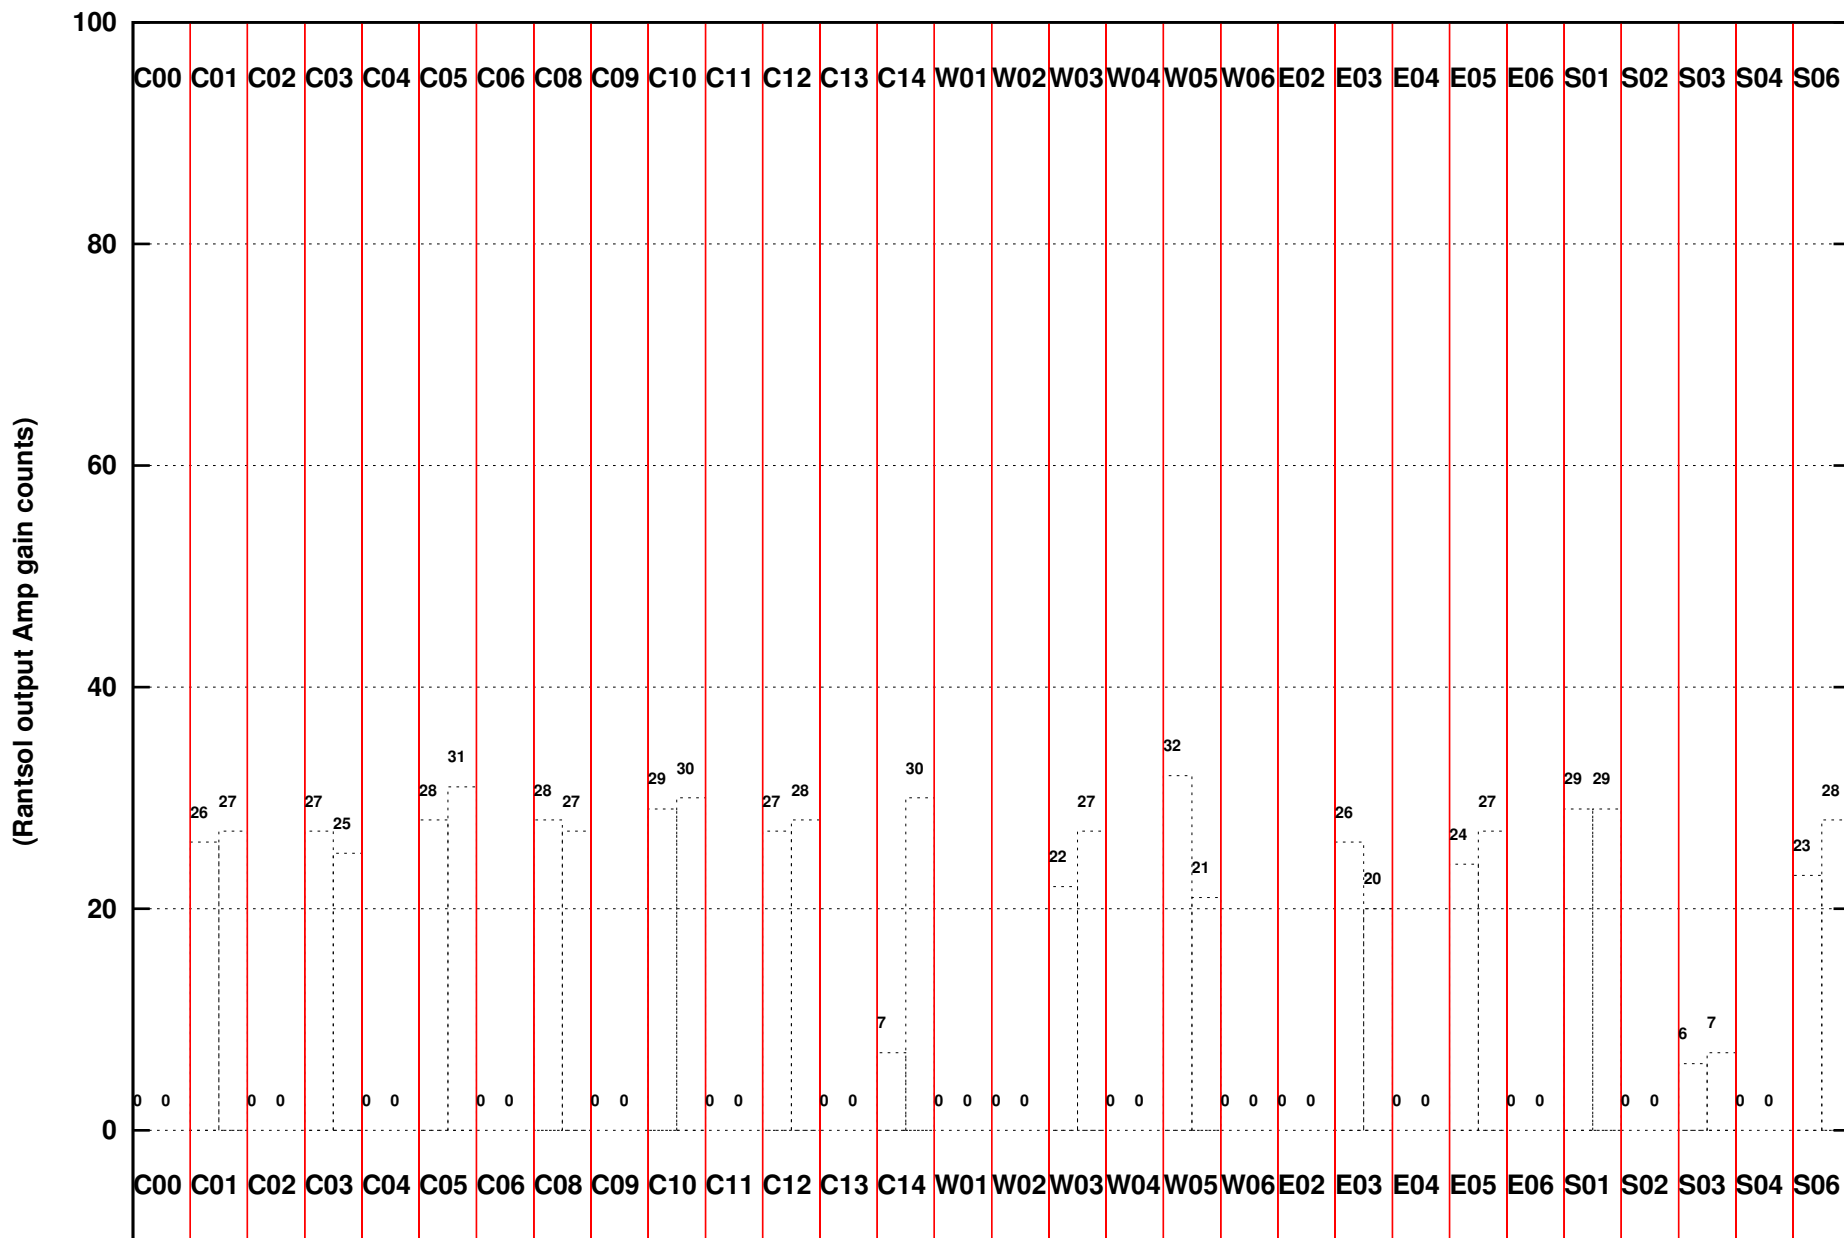

FRINGE STATUS (Rf:550.000,550.000 MHz., LO1:550.000,550.000 MHz., LO4/5:0.000,0.000 MHz.)

(File:/gwbifrddata2/05jun/ddtc274b_05jun2023_subar2_b4_gwb.lta, scan:0, chan:1024, Src:3C138, Date:05Jun2023 13:41:46)