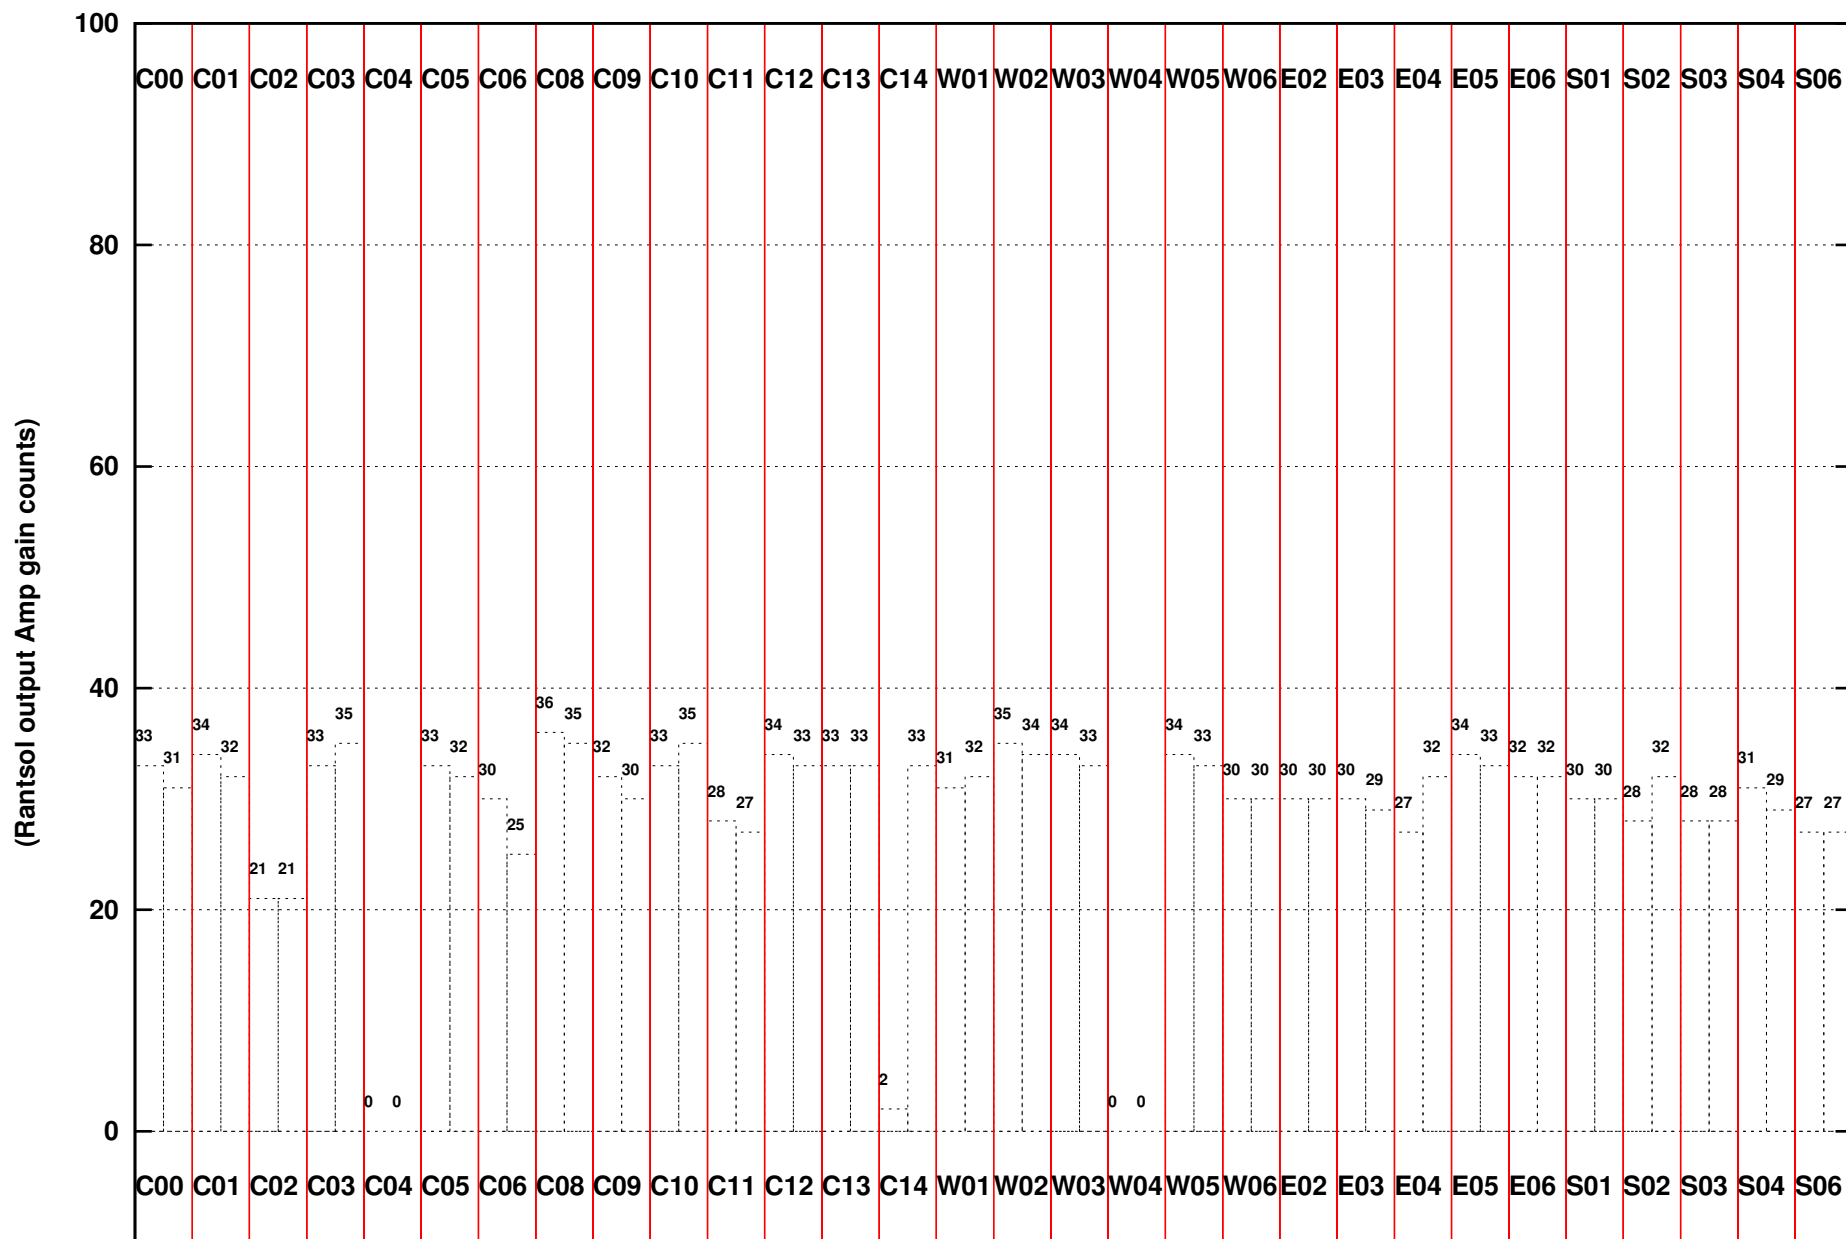

FRINGE STATUS (Rf:500.000,500.000 MHz., LO1:500.000,500.000 MHz., LO4/5:0.000,0.000 MHz.)

( File:/gwbifrddata/05jun/44\_100\_05jun2023\_b3\_gwb.lta, scan:0, chan:2048, Src:1154-350, Date:05Jun2023 19:28:58)