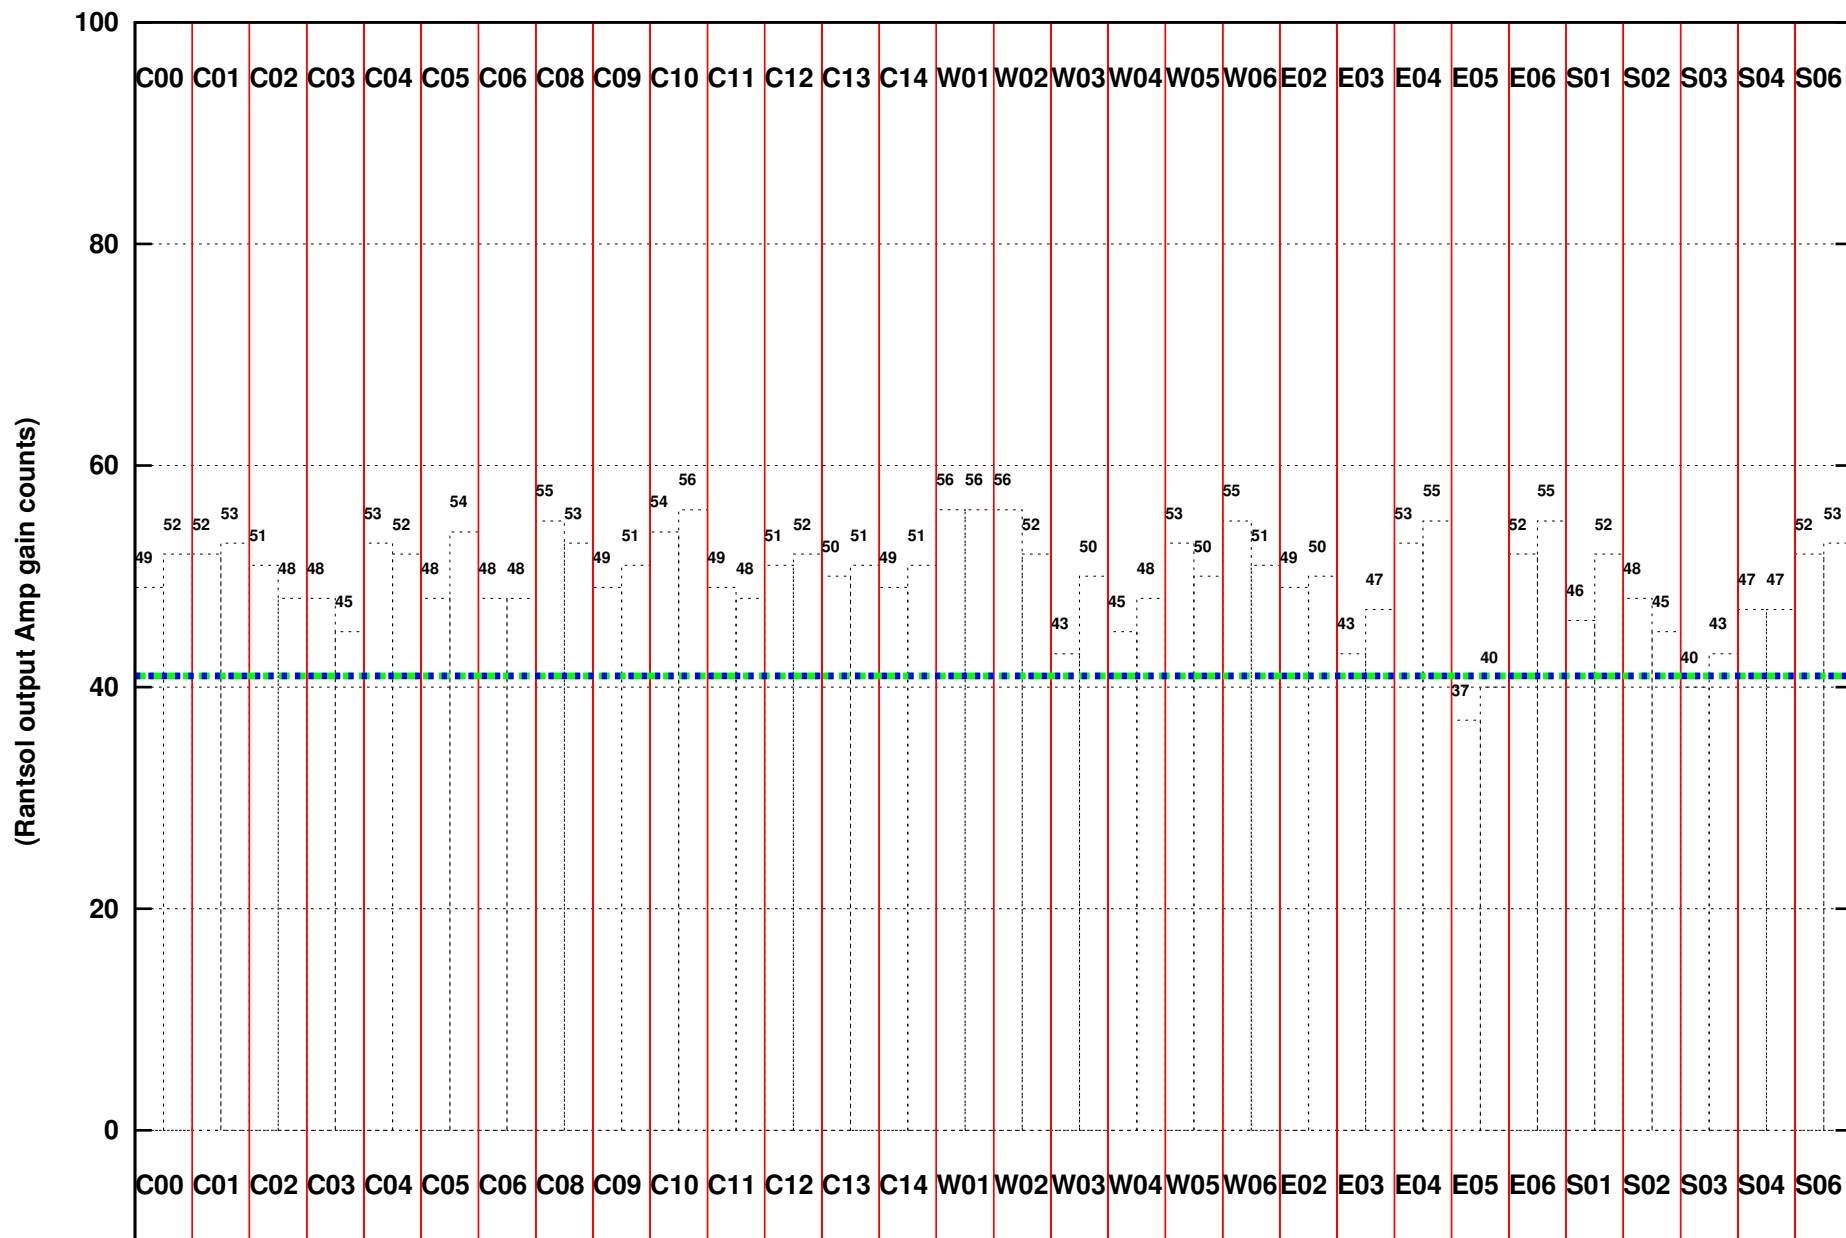

FRINGE STATUS (Rf:591.000,591.000 MHz., LO1:540.000,540.000 MHz., LO4/5:149.000,156.000 MHz.)

(File:/gsbifrd1/06jun/44_027_06jun2023_b4_gsb.lta, scan:0, chan:128, Src:3C286, Date:06Jun2023 22:17:34)