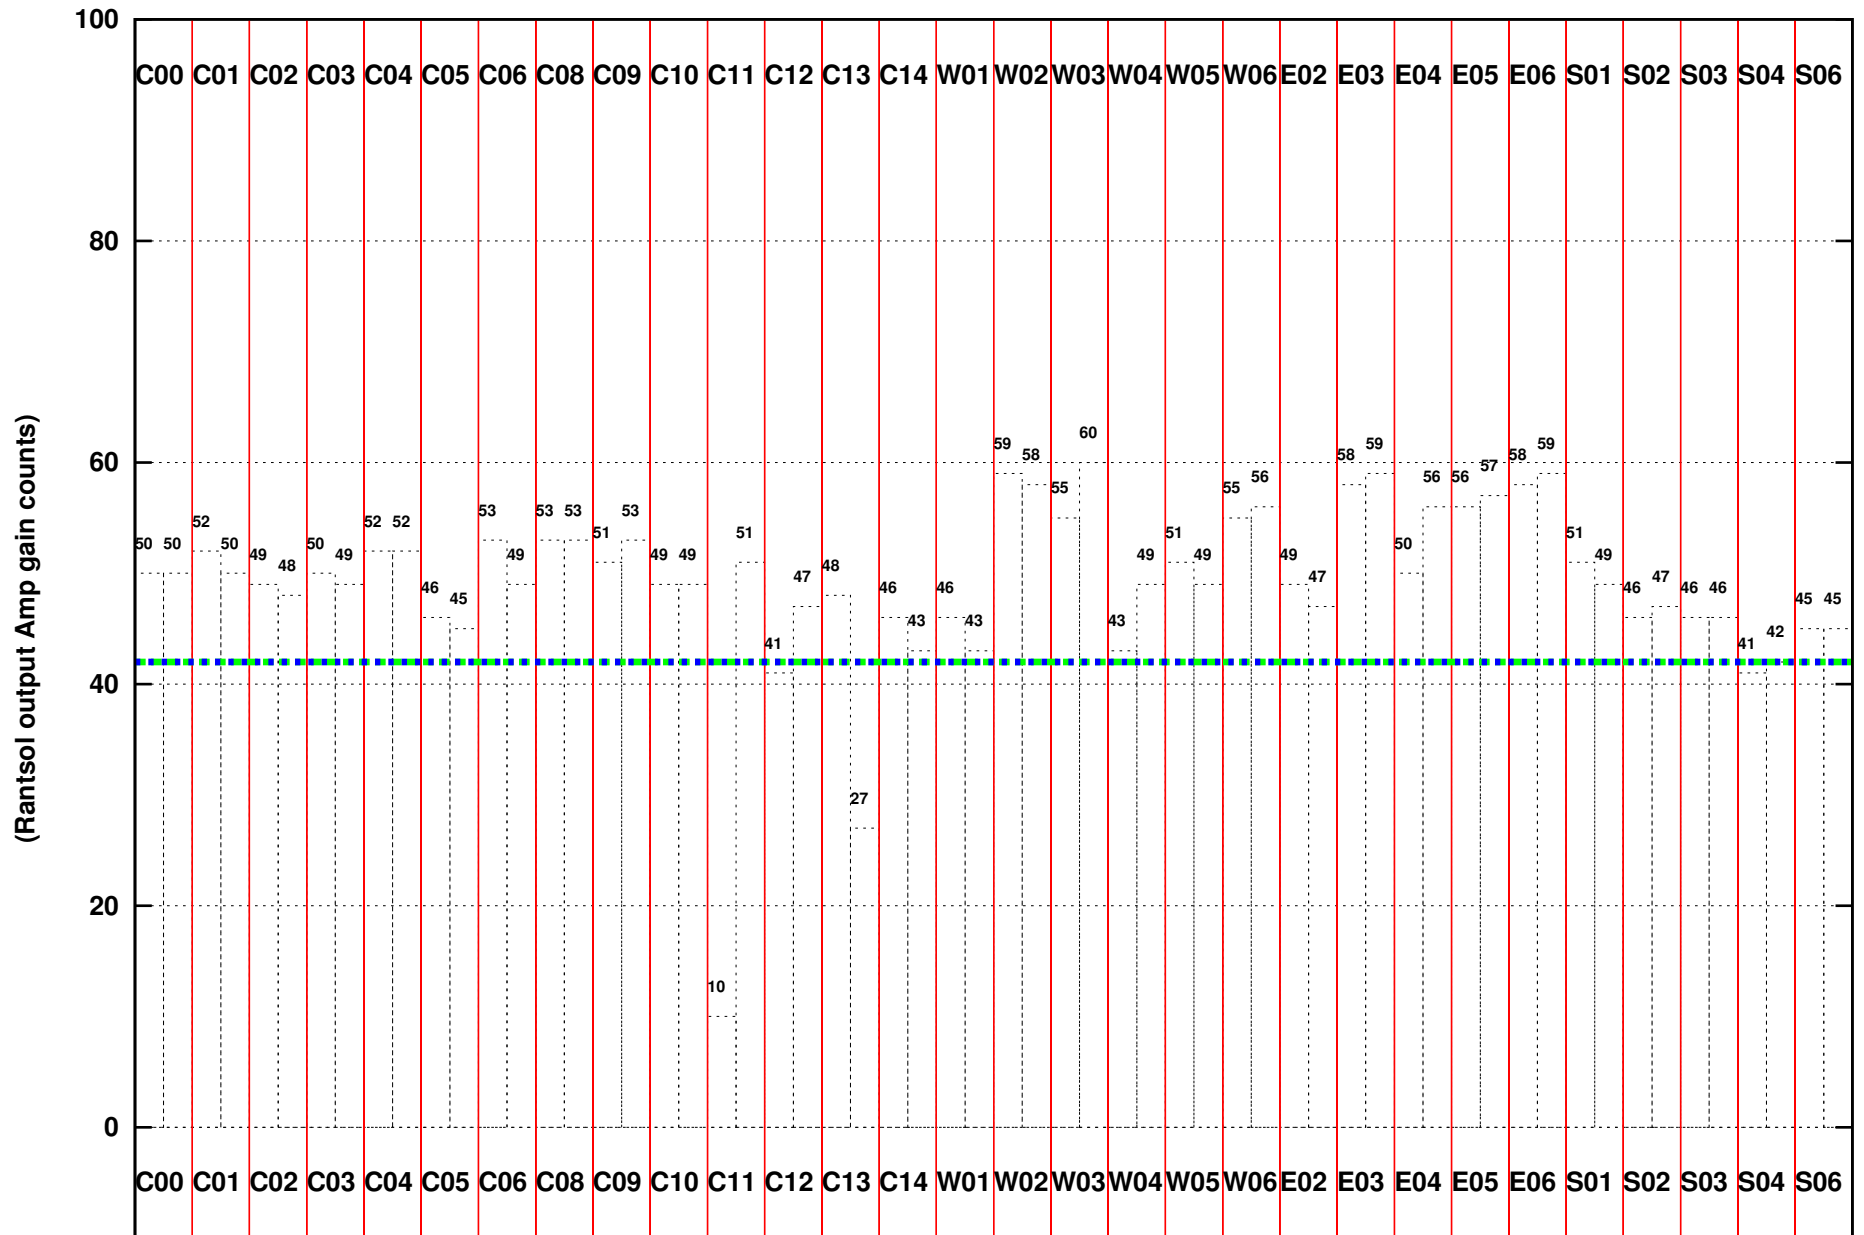

FRINGE STATUS (Rf:1460.000,1460.000 MHz., LO1:1460.000,1460.000 MHz., LO4/5:0.000,0.000 MHz.)

(File:/gwbifrd2/09jun/44_111_09jun2023_b5_gwb.lta, scan:0, chan:1024, Src:3C48, Date:09Jun2023 04:21:07)