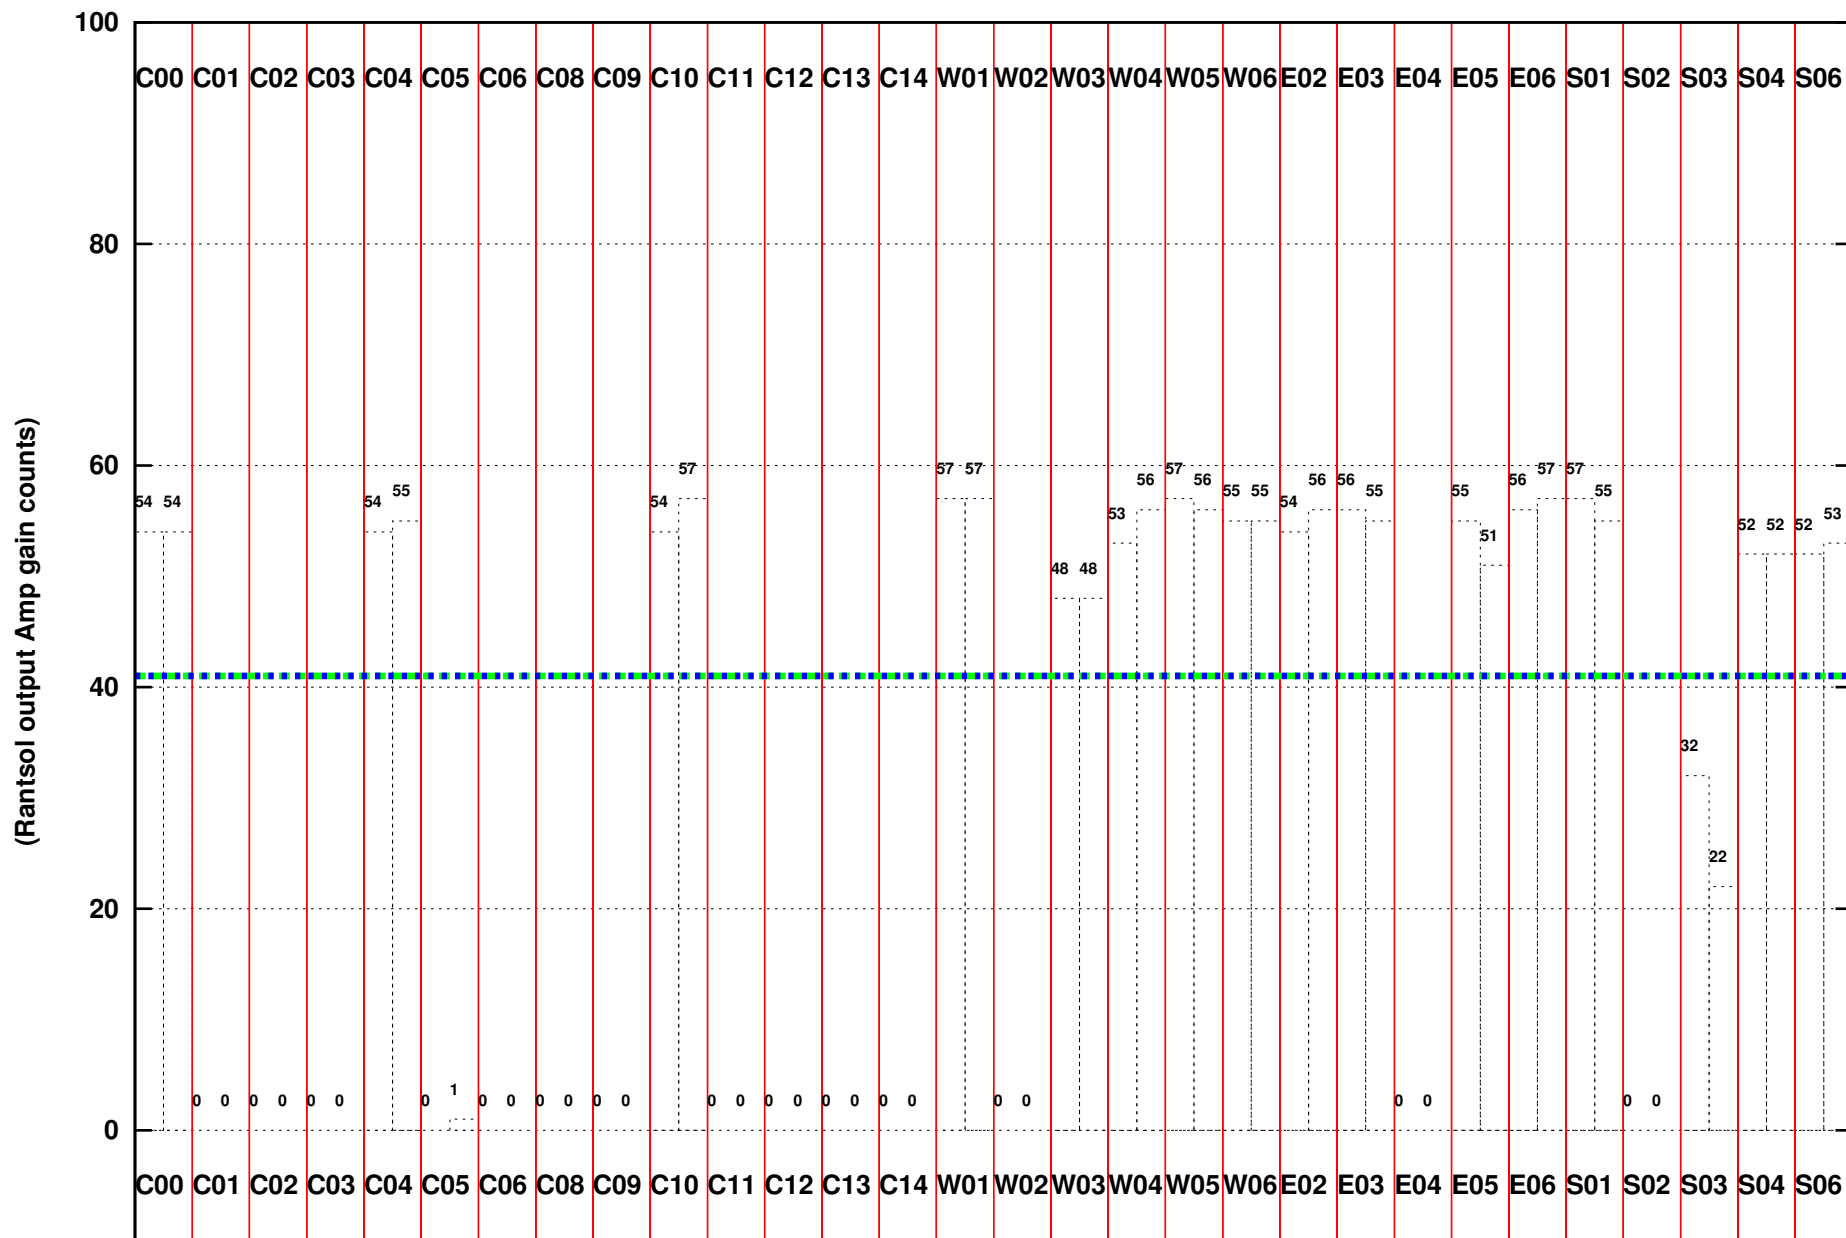

FRINGE STATUS (Rf:550.000,550.000 MHz., LO1:550.000,550.000 MHz., LO4/5:0.000,0.000 MHz.)

( File:/gwbifrd2/09jun/44\_035a\_09jun2023\_subar1\_b4\_gwb.lta, scan:0, chan:2048, Src:3C147, Date:09Jun2023 14:33:33)